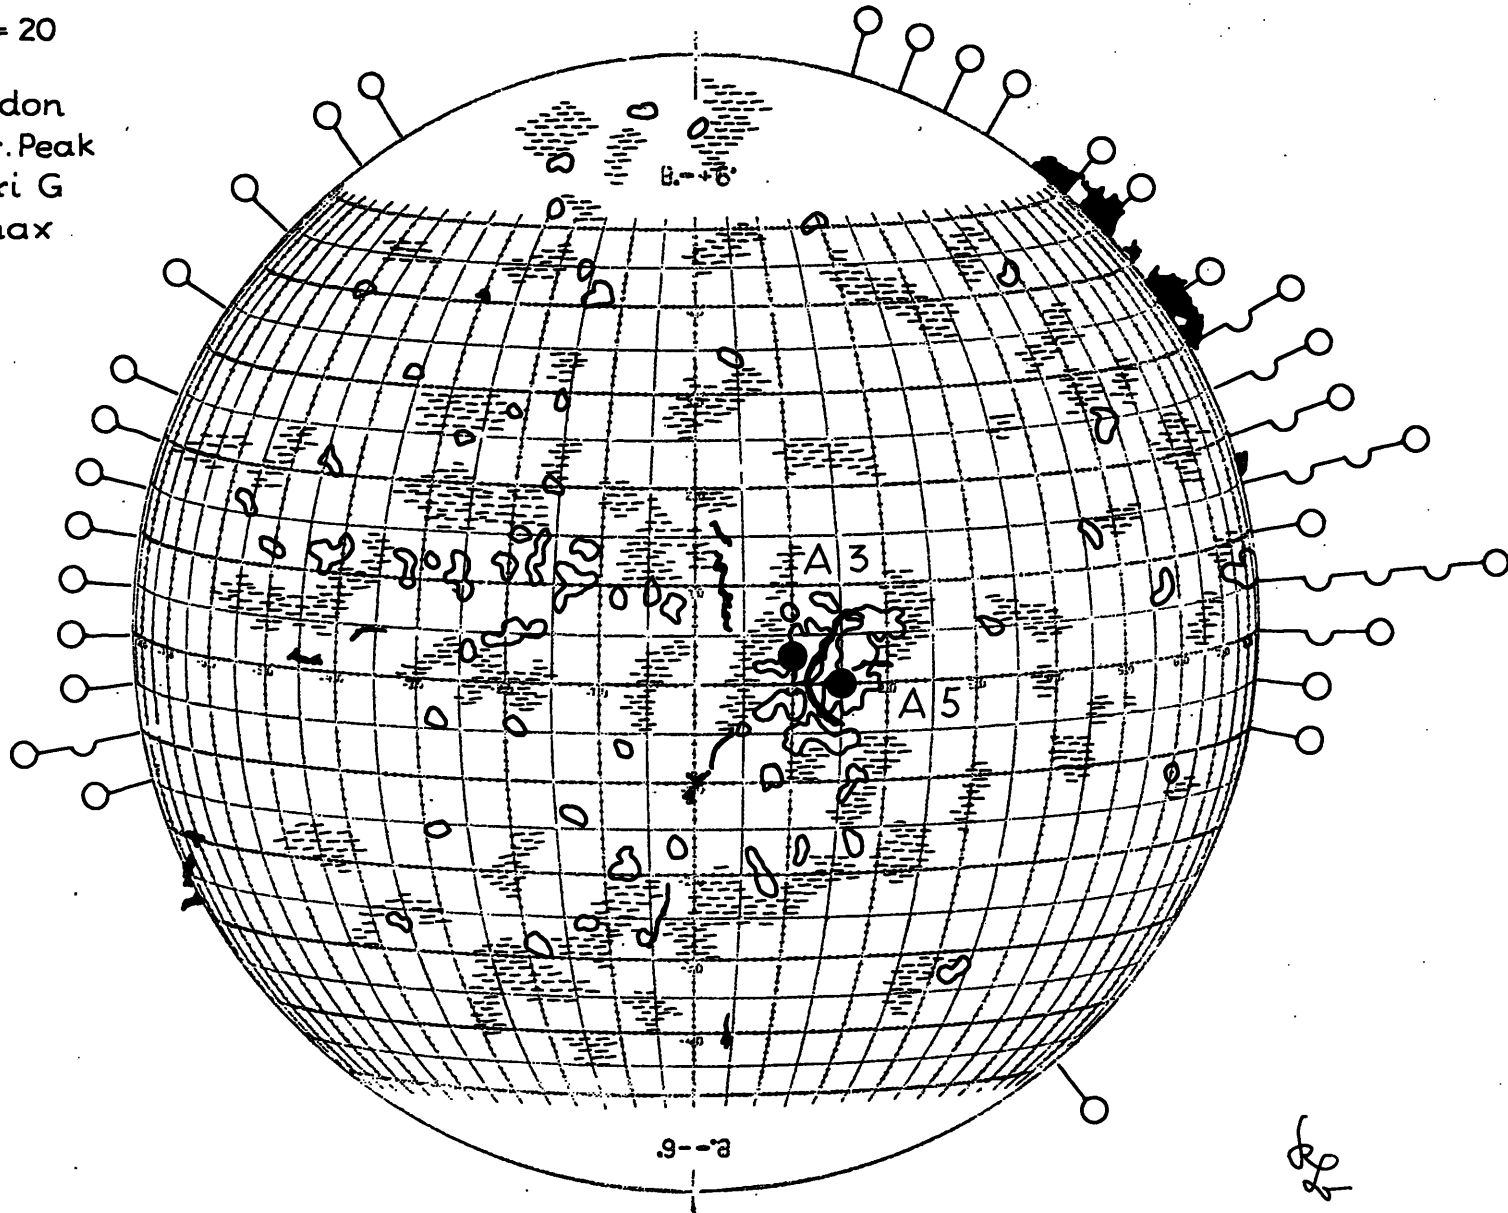

FRAUNHOFER INSTITUT

Map of the Sun

1962 July 28 R=20

Plages	8 ³⁶	Meudon
Filam.	12 ⁵⁷	Sacr. Peak
Promin.	11 ⁵⁶	Capri G
Corona	14	Climax

SEP 17 1962