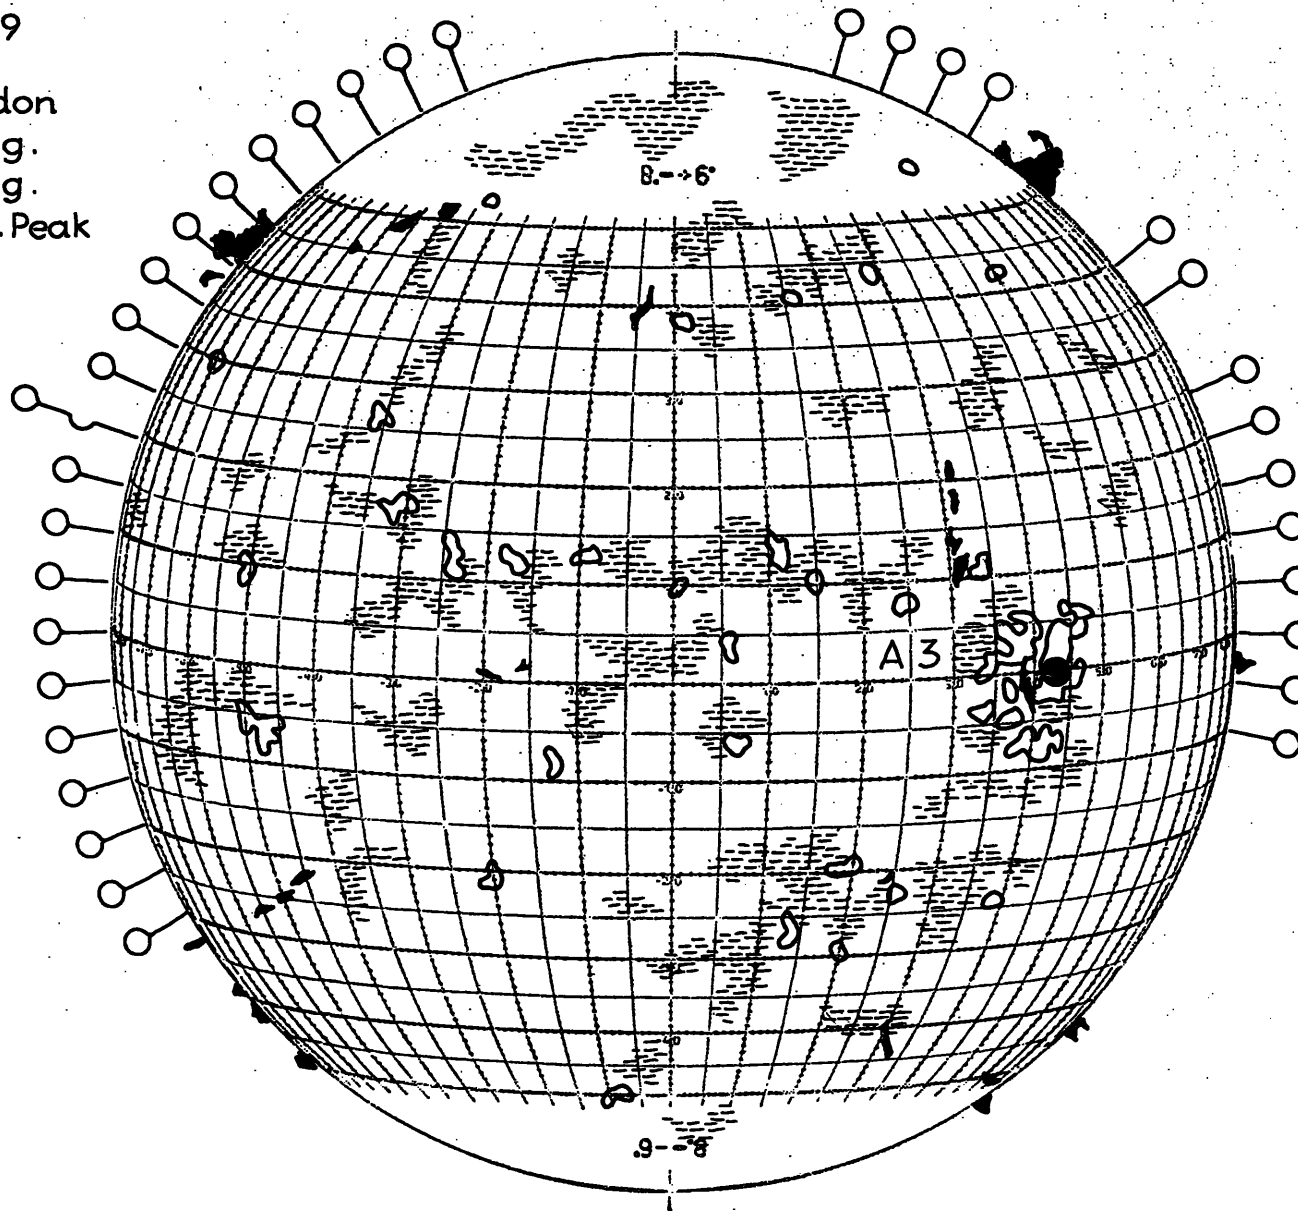

FRAUNHOFER INSTITUT

Map of the Sun

1962 July 30 R= 9

Plages	7 ⁰³	Meudon
Filam.	13 ⁵⁶	Freibg.
Promin.	13 ⁵⁶	Freibg.
Corona	16	Sacr. Peak

18N 66E 17¹⁸ - 21²¹ 2x1- P

Handwritten signature or initials

SEP 17 1962