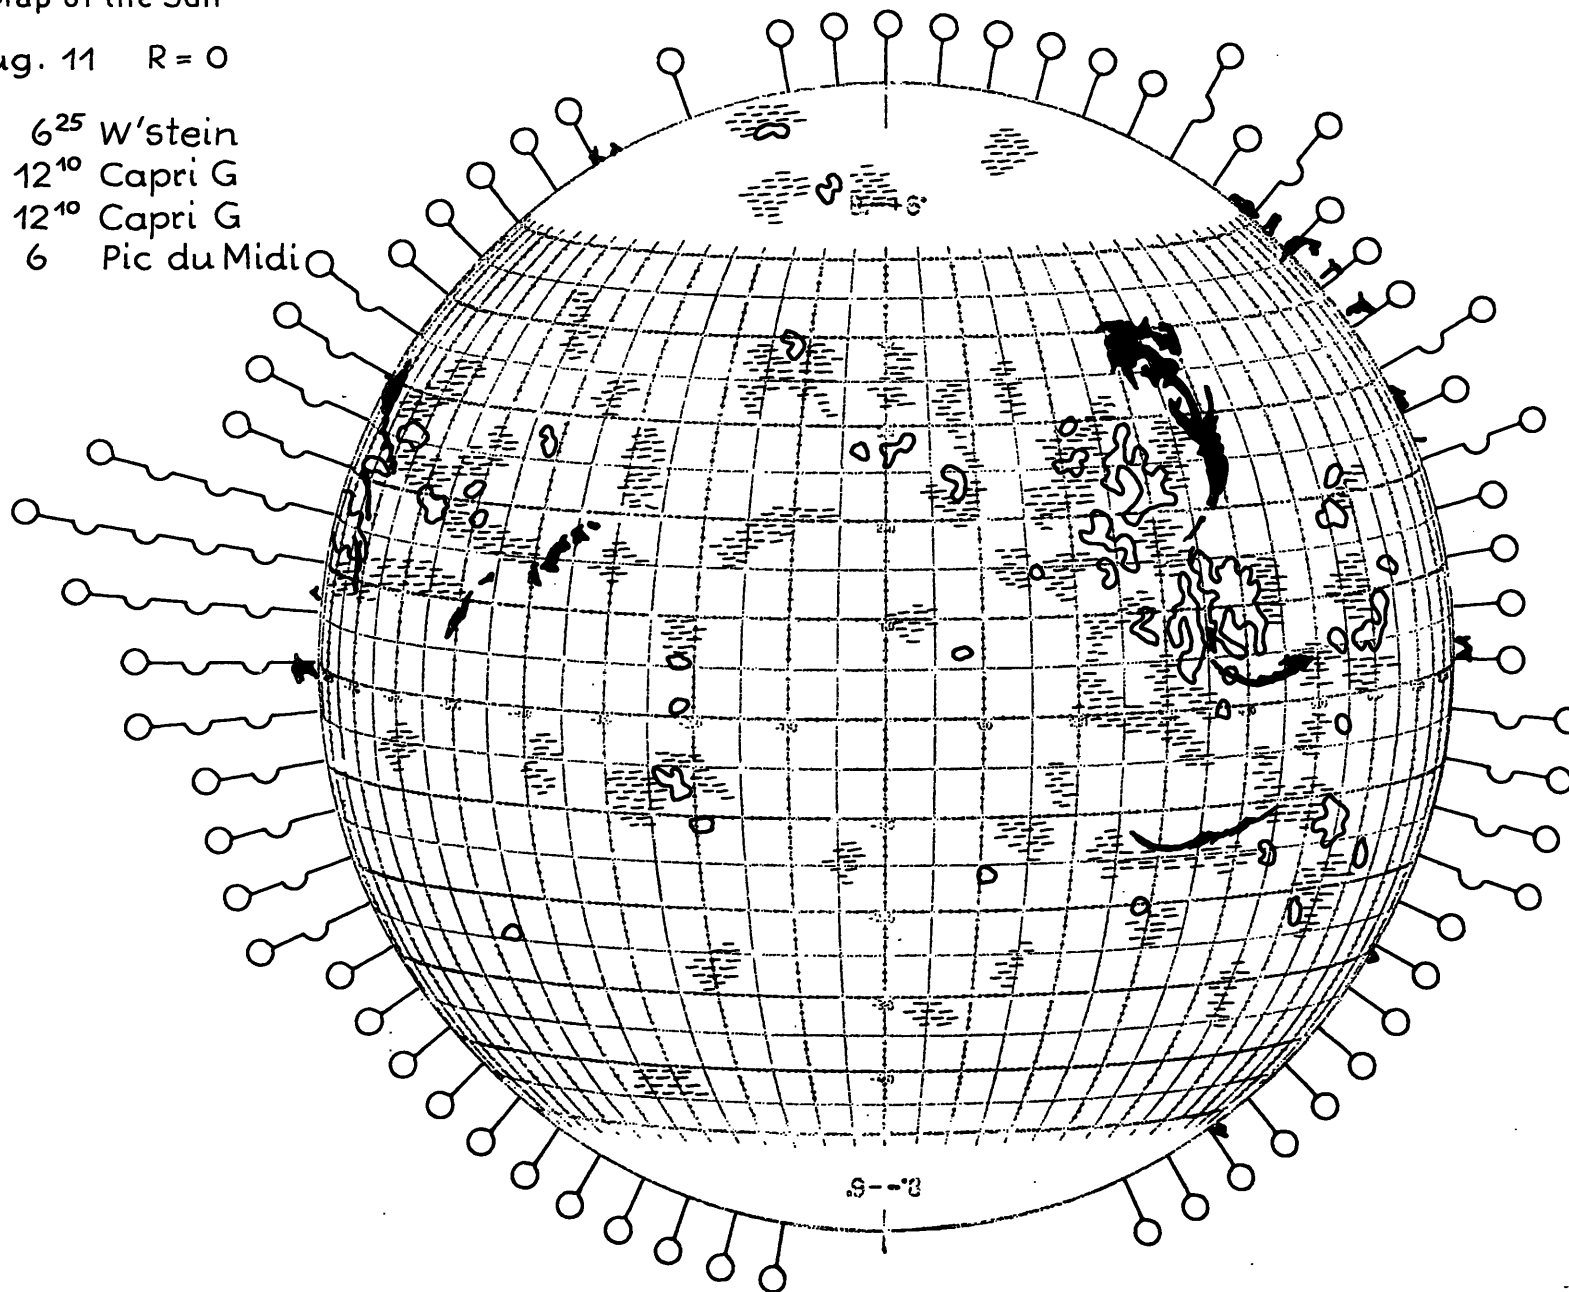

FRAUNHOFER INSTITUT

Map of the Sun

1962 Aug. 11 R = 0

Plages 6²⁵ W'stein
Filam. 12¹⁰ Capri G
Promin. 12¹⁰ Capri G
Corona 6 Pic du Midi

5N 75E 7³⁵ - 7⁴³ 1- D

Handwritten signature or initials.

OCT 2 - 1962