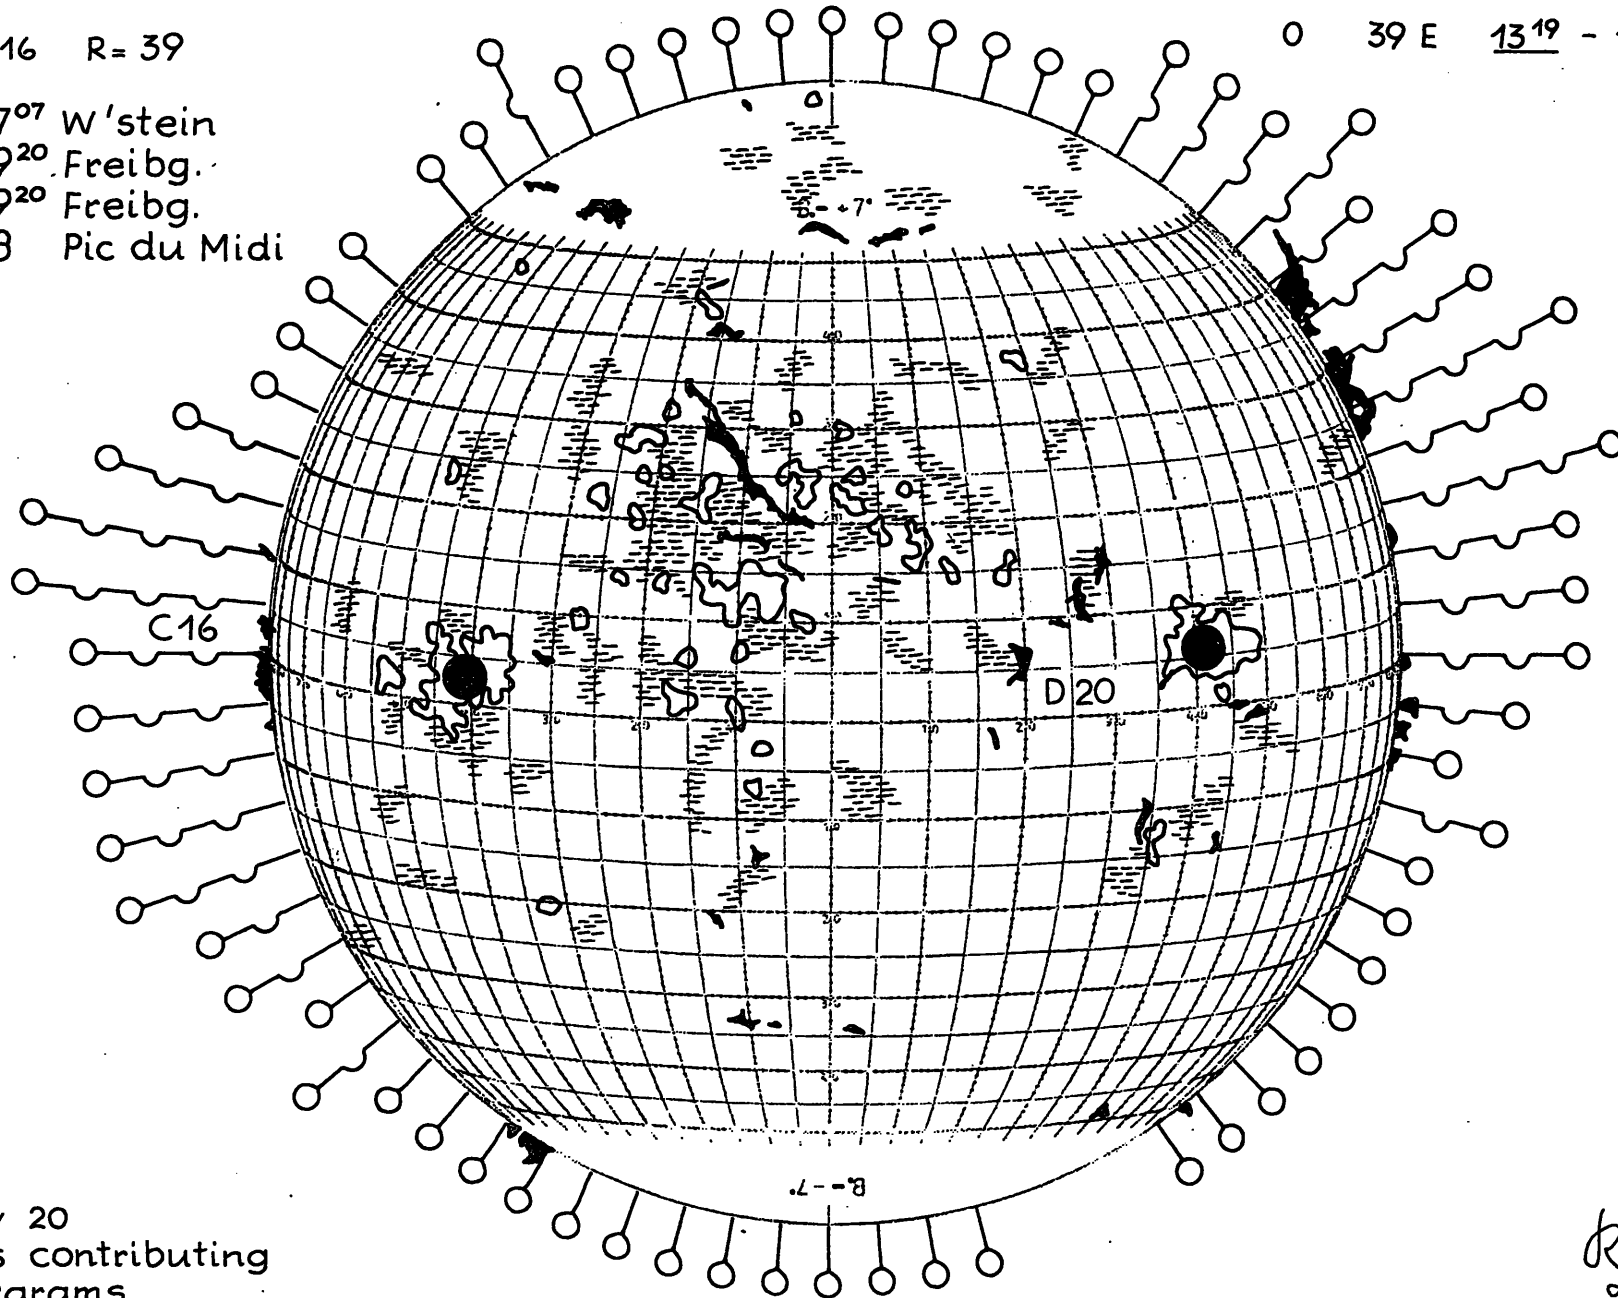

FRAUNHOFER INSTITUT

Map of the Sun

1962 Aug. 16 R= 39

Plages 7⁰⁷ W'stein
Filam. 9²⁰ Freibg.
Promin. 9²⁰ Freibg.
Corona 8 Pic du Midi

2N	45 E	6 ¹⁸	-	8 ⁰⁰	1-	Υ
7N	41W	7 ³³	-	<u>17²⁶</u>	6x1-	
0	39 E	<u>13¹⁹</u>	-	13 ³³	DOPY	1 ○

Since July 20
Catania is contributing
H α - Filtergrams.

R

07 13 1962