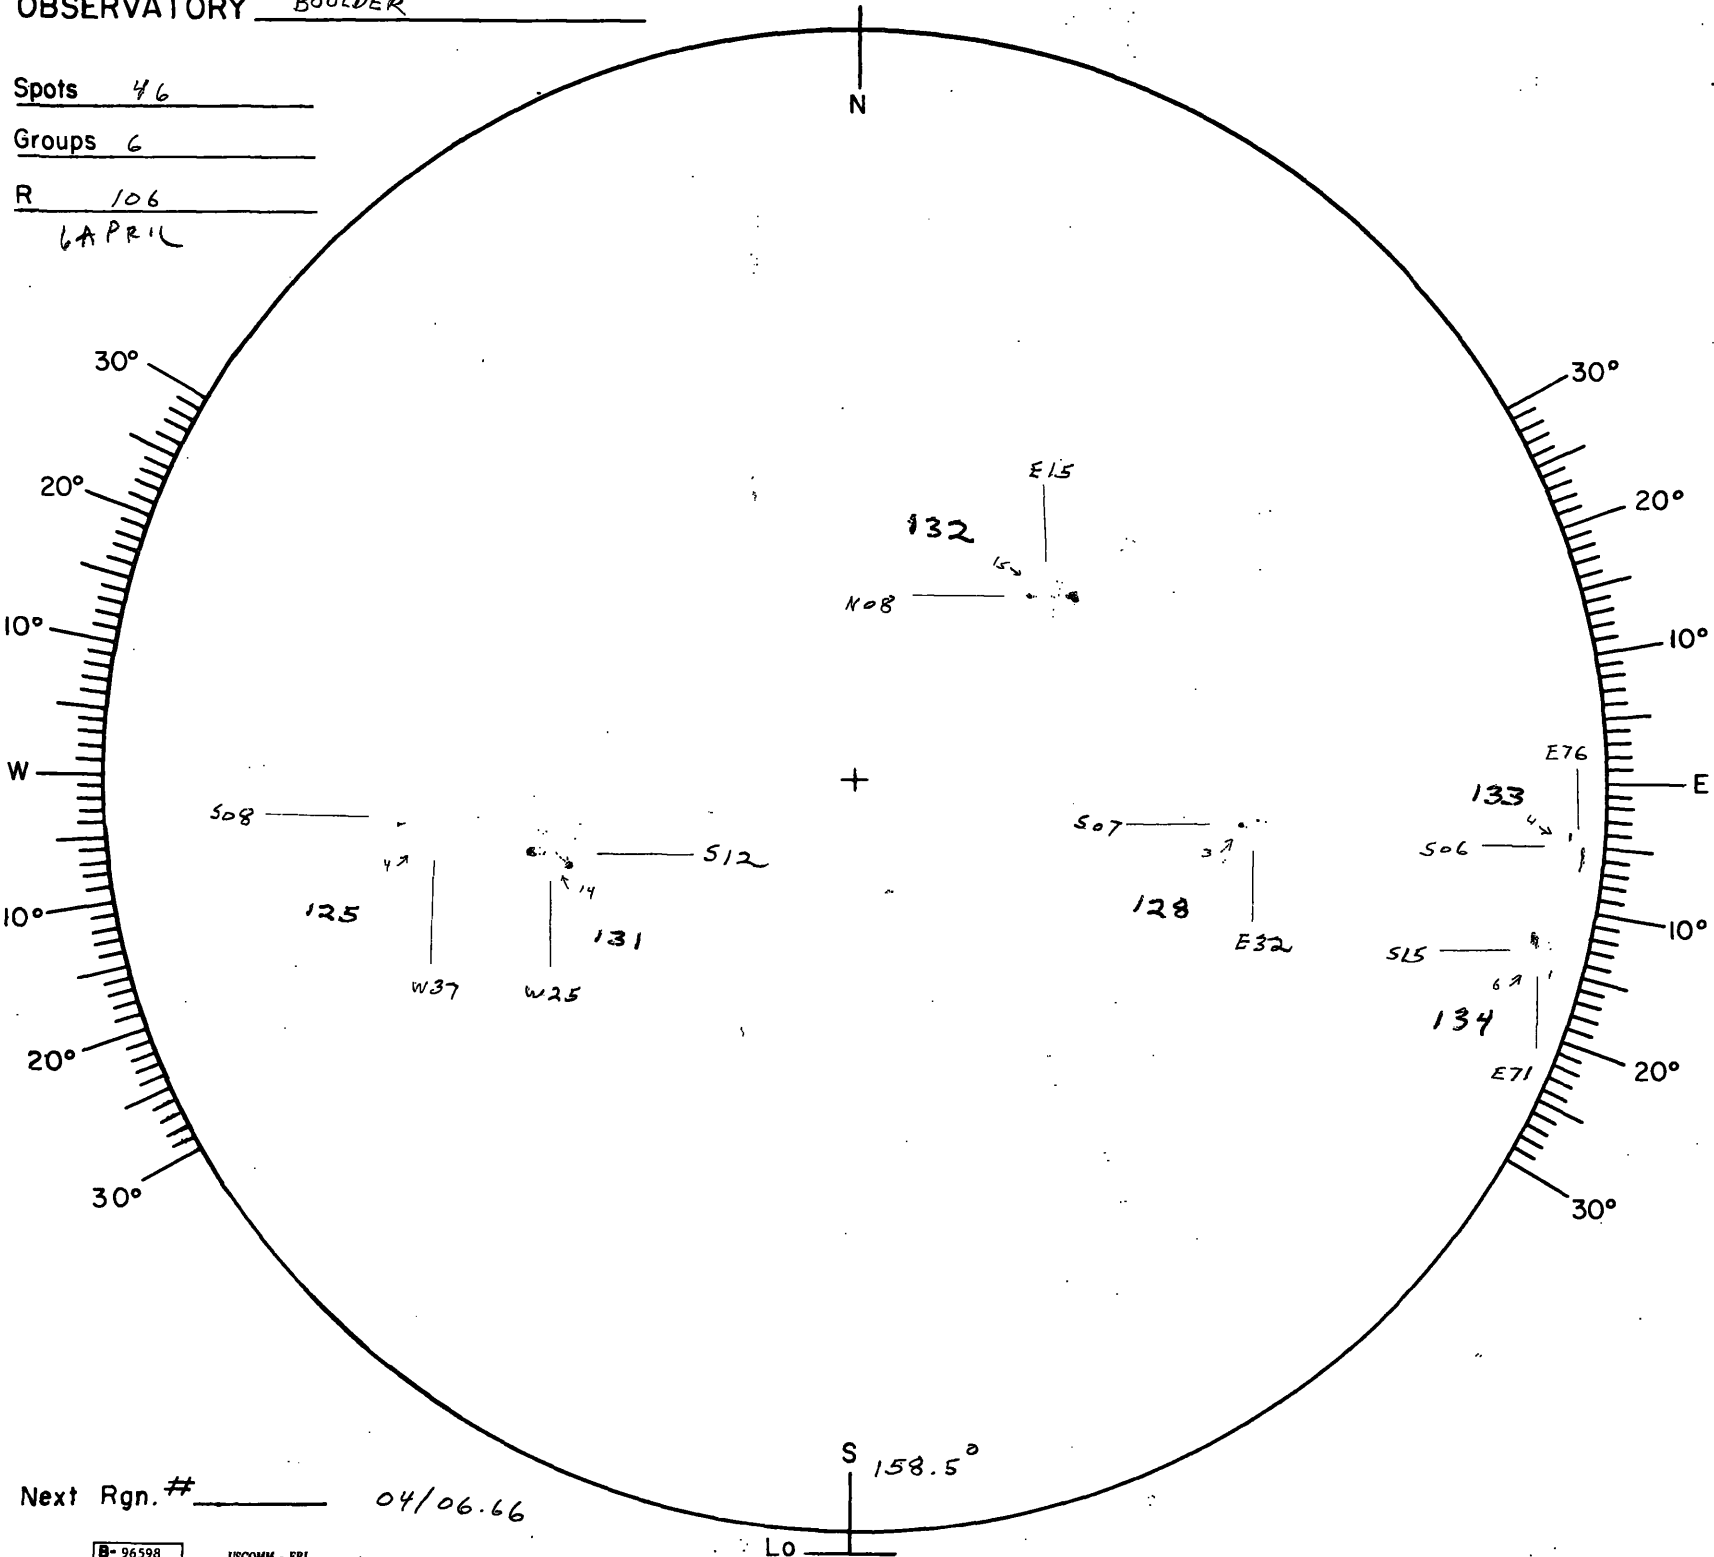

OBSERVATORY BOULDER

Spots 46

Groups 6

R 106

6 APRIL

SUNSPOT DRAWING

Date 06 APR 1972

Time 1600 UT

Sky 5/10 W

Seeing 3" Trans. 2

Obs. 77R