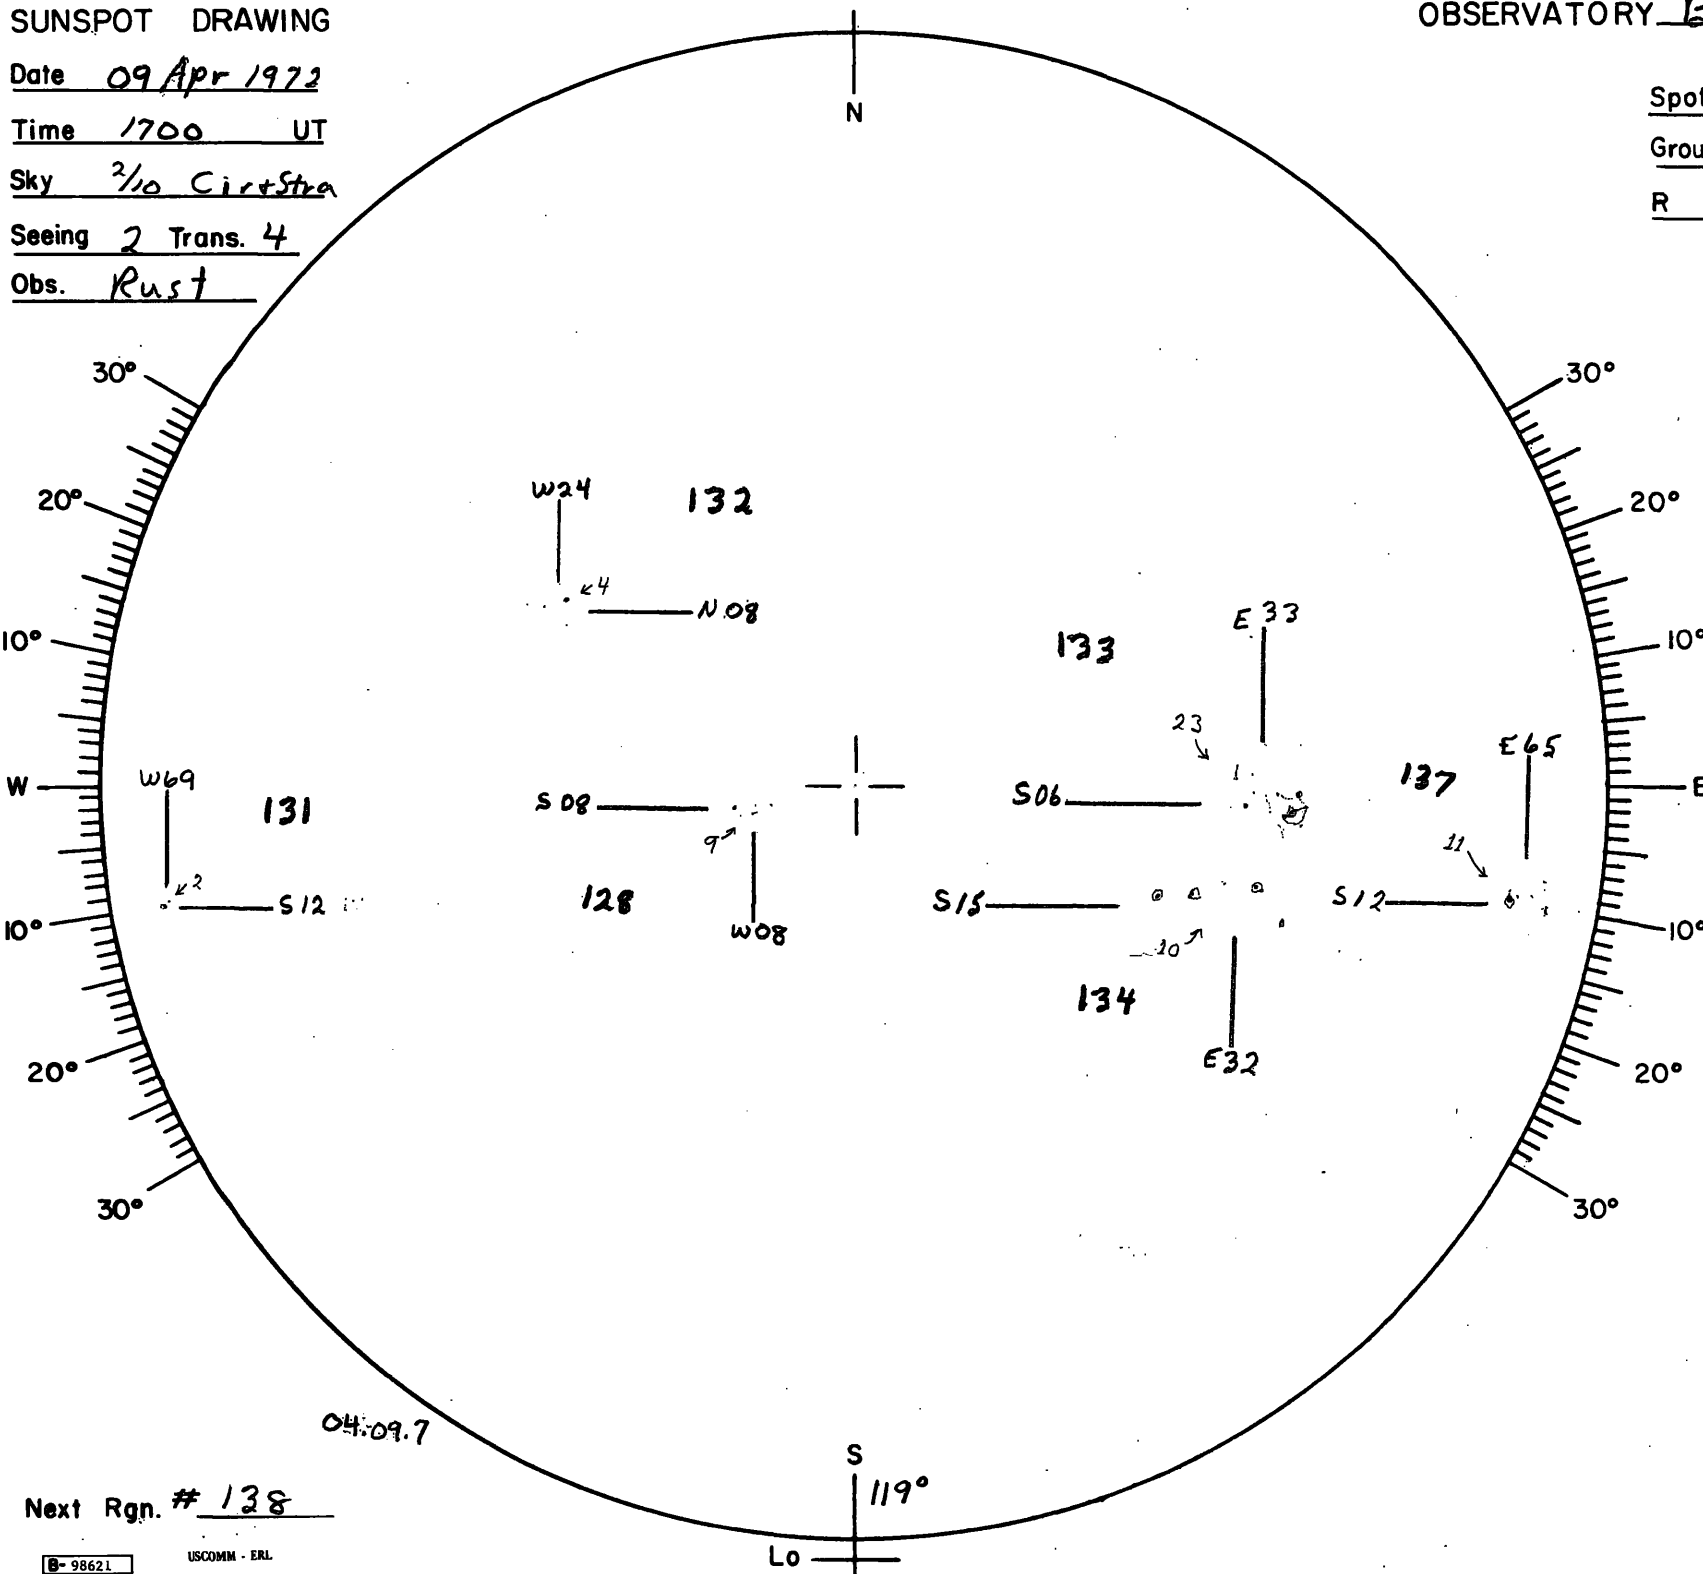

SUNSPOT DRAWING

OBSERVATORY Boulder

Date 09 Apr 1972

Spots 59

Time 1700 UT

Groups 6

Sky 2/10 Cir+Stra

R 119

Seeing 2 Trans. 4

Obs. Rust

RGN. #	Type	Mag. Class	Area	#
128	Bxo	B	<10	3
131	Cro	α	<10	-
132	Bxo	B	<10	3
133	Ca	B	150	6
134	Eso	B	70	11
137	Dso	B	60	8

04:09.7

Next Rgn. # 138