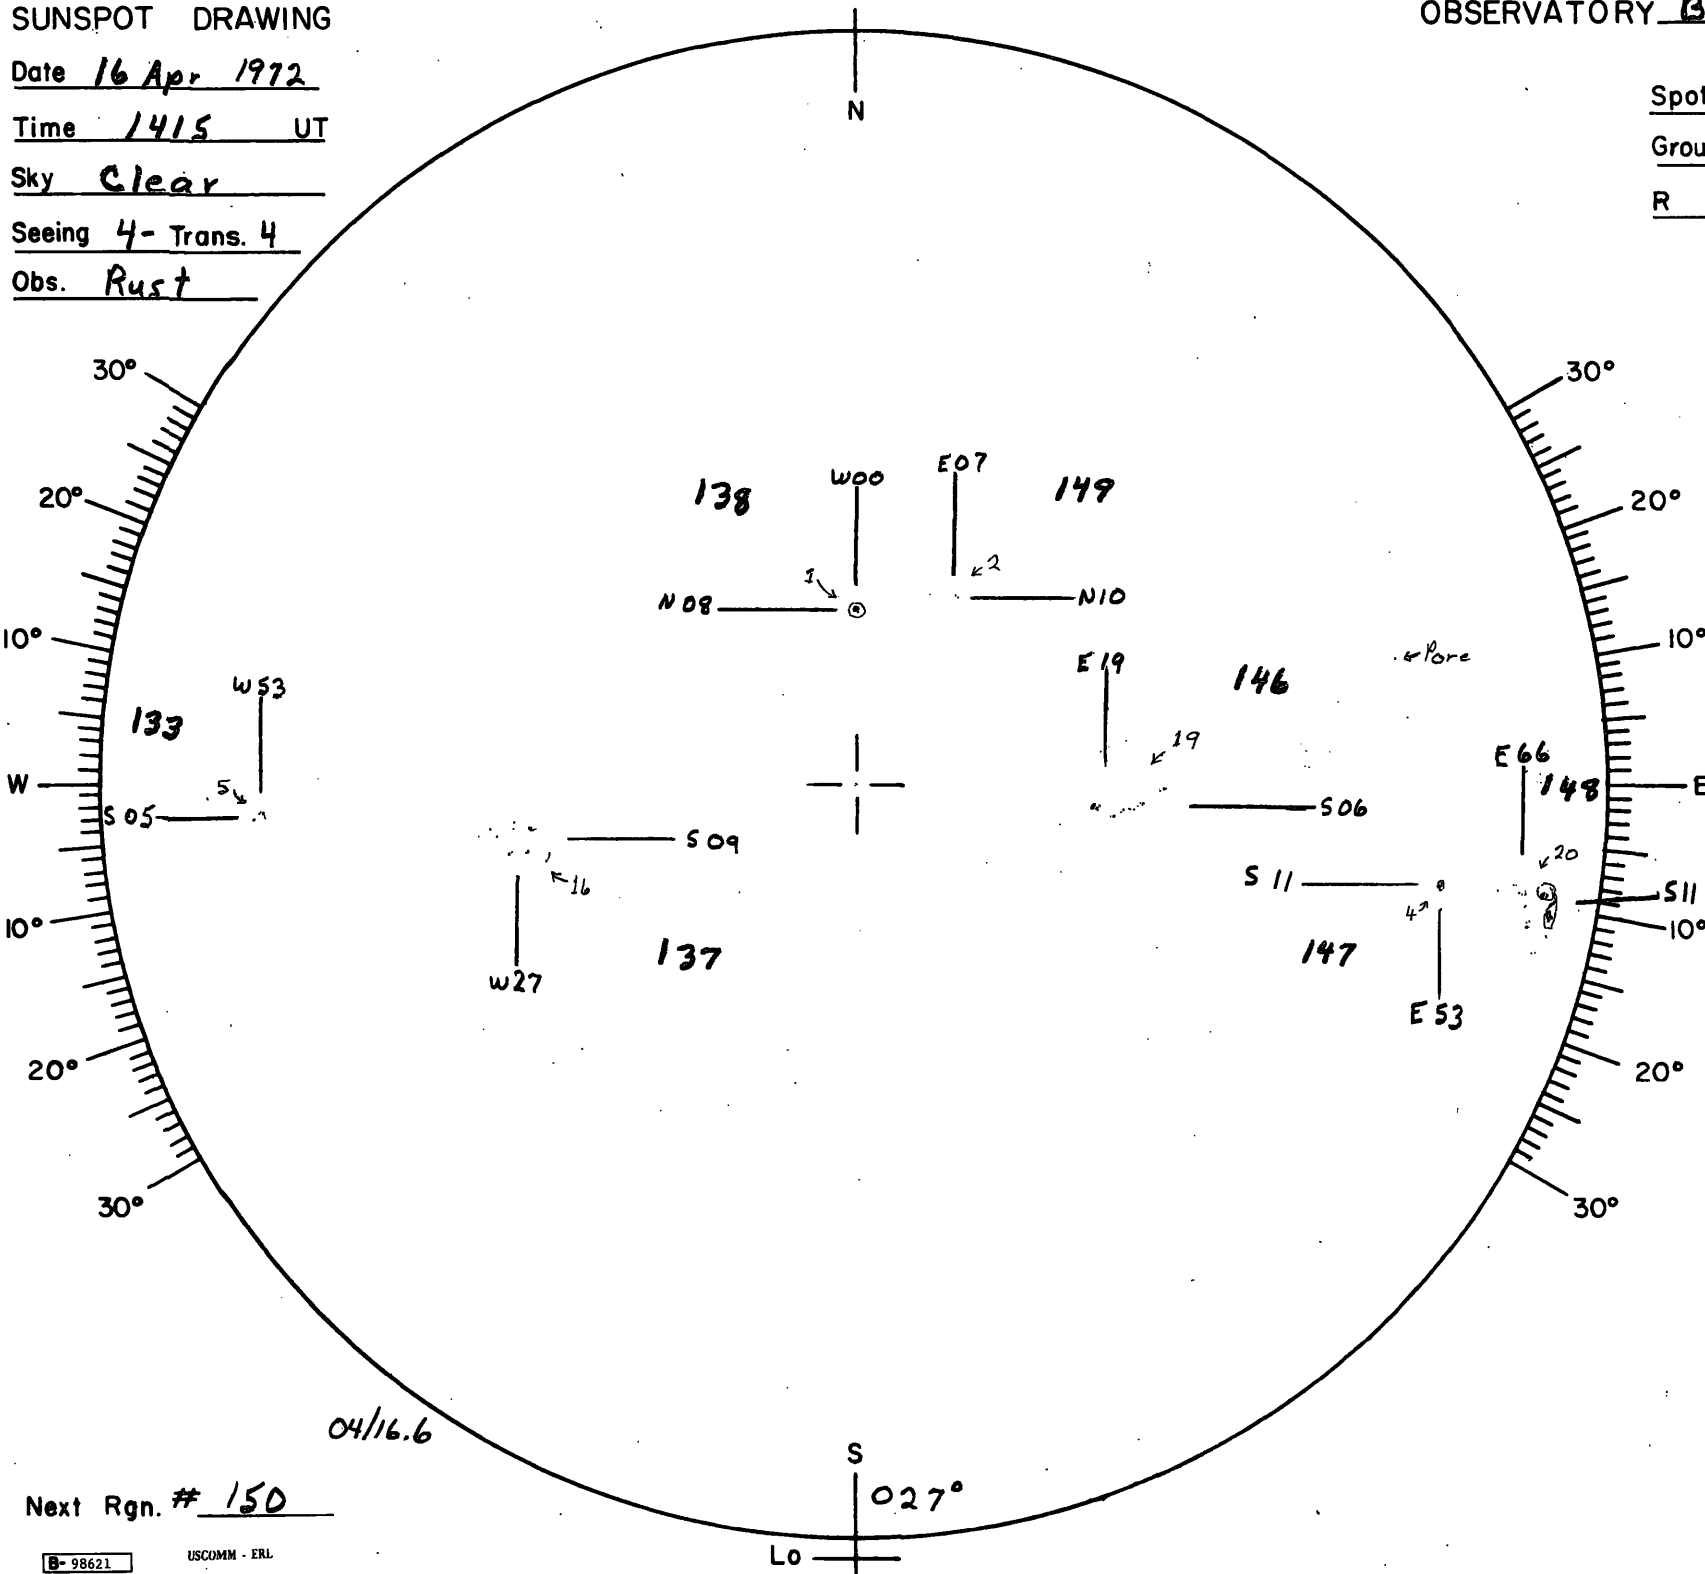

SUNSPOT DRAWING

OBSERVATORY Boulder

Date 16 Apr 1972

Spots 65

Time 1415 UT

Groups 7

Sky Clear

R 135

Seeing 4 - Trans. 4

Obs. Rust

RGN. #	Type	Mag. Class	Area	Extent #
133	Axx	$\alpha$	<10	2
137	Bxo	$\beta$	10	6
138	Hsx	$\alpha$	50	1
146	Bxo	$\beta$	10	8
147	Hax	$\alpha$	20	1
148	CKo	$\gamma$	150	12
149	Axx	$\alpha$	<10	-