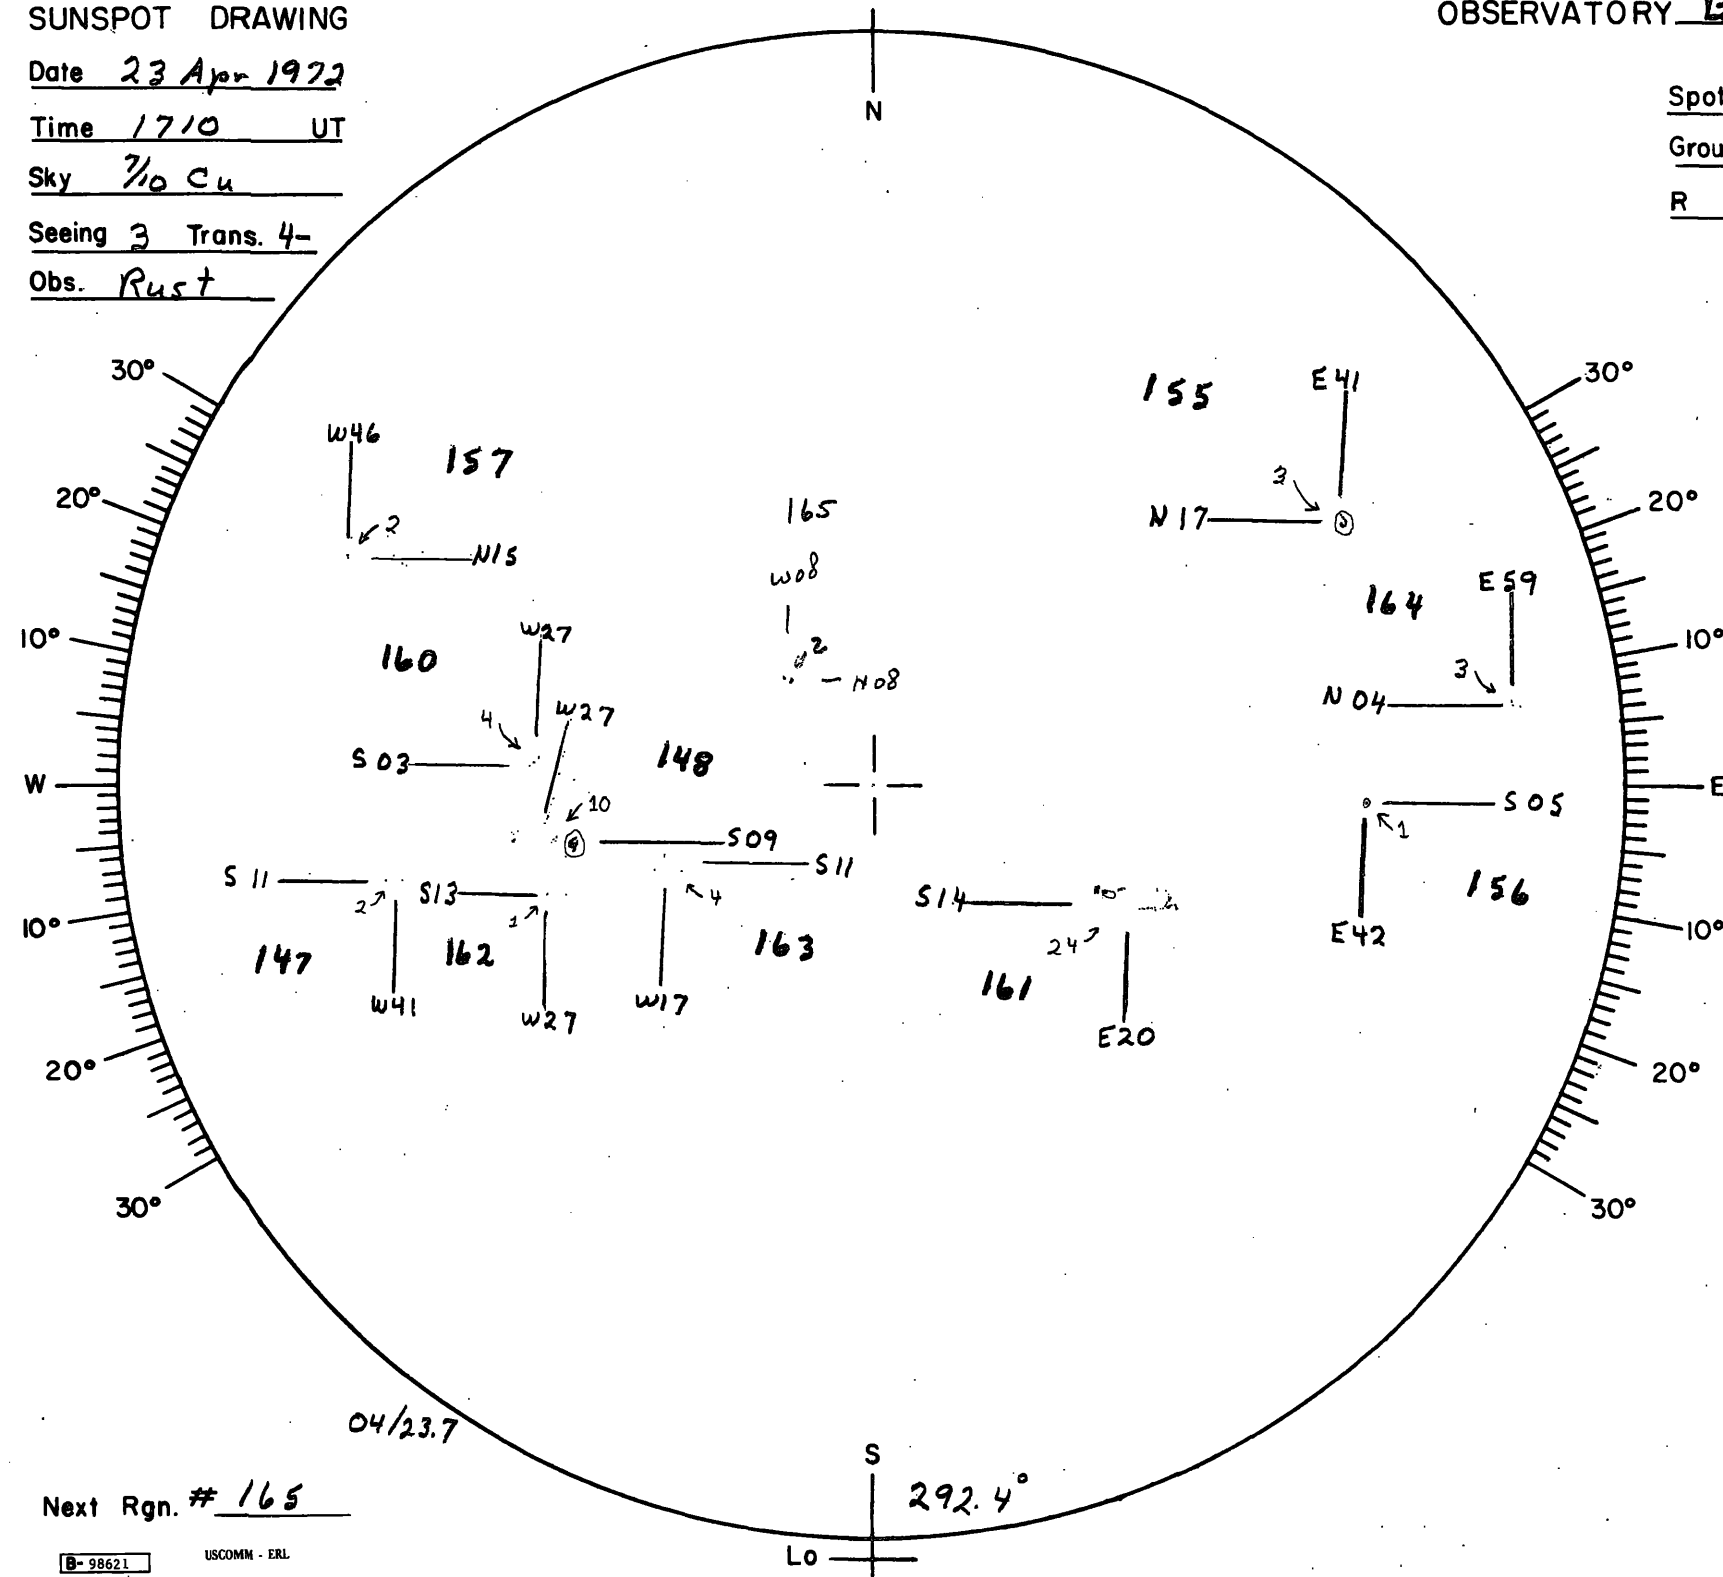

OBSERVATORY BoulderSpots 54Groups 10R 154

SUNSPOT DRAWING

Date 23 Apr 1972Time 1710 UTSky 7/10 CuSeeing 3 Trans. 4-Obs. Rust

RGN. #	Type	Mag. Class	Area	Extent #
147	Bx0	B	<10	2
148	CSD		150	6
155	Hsx	α	110	2
156	Hsx	α	20	1
157	Axx	α	<10	-
160	Axx	α	<10	-
161	Cap		40	8
162	Axx	α	<10	-
163	Bx0	B	<10	2
164	Axx	α	<10	-
165	Axx		<10	-