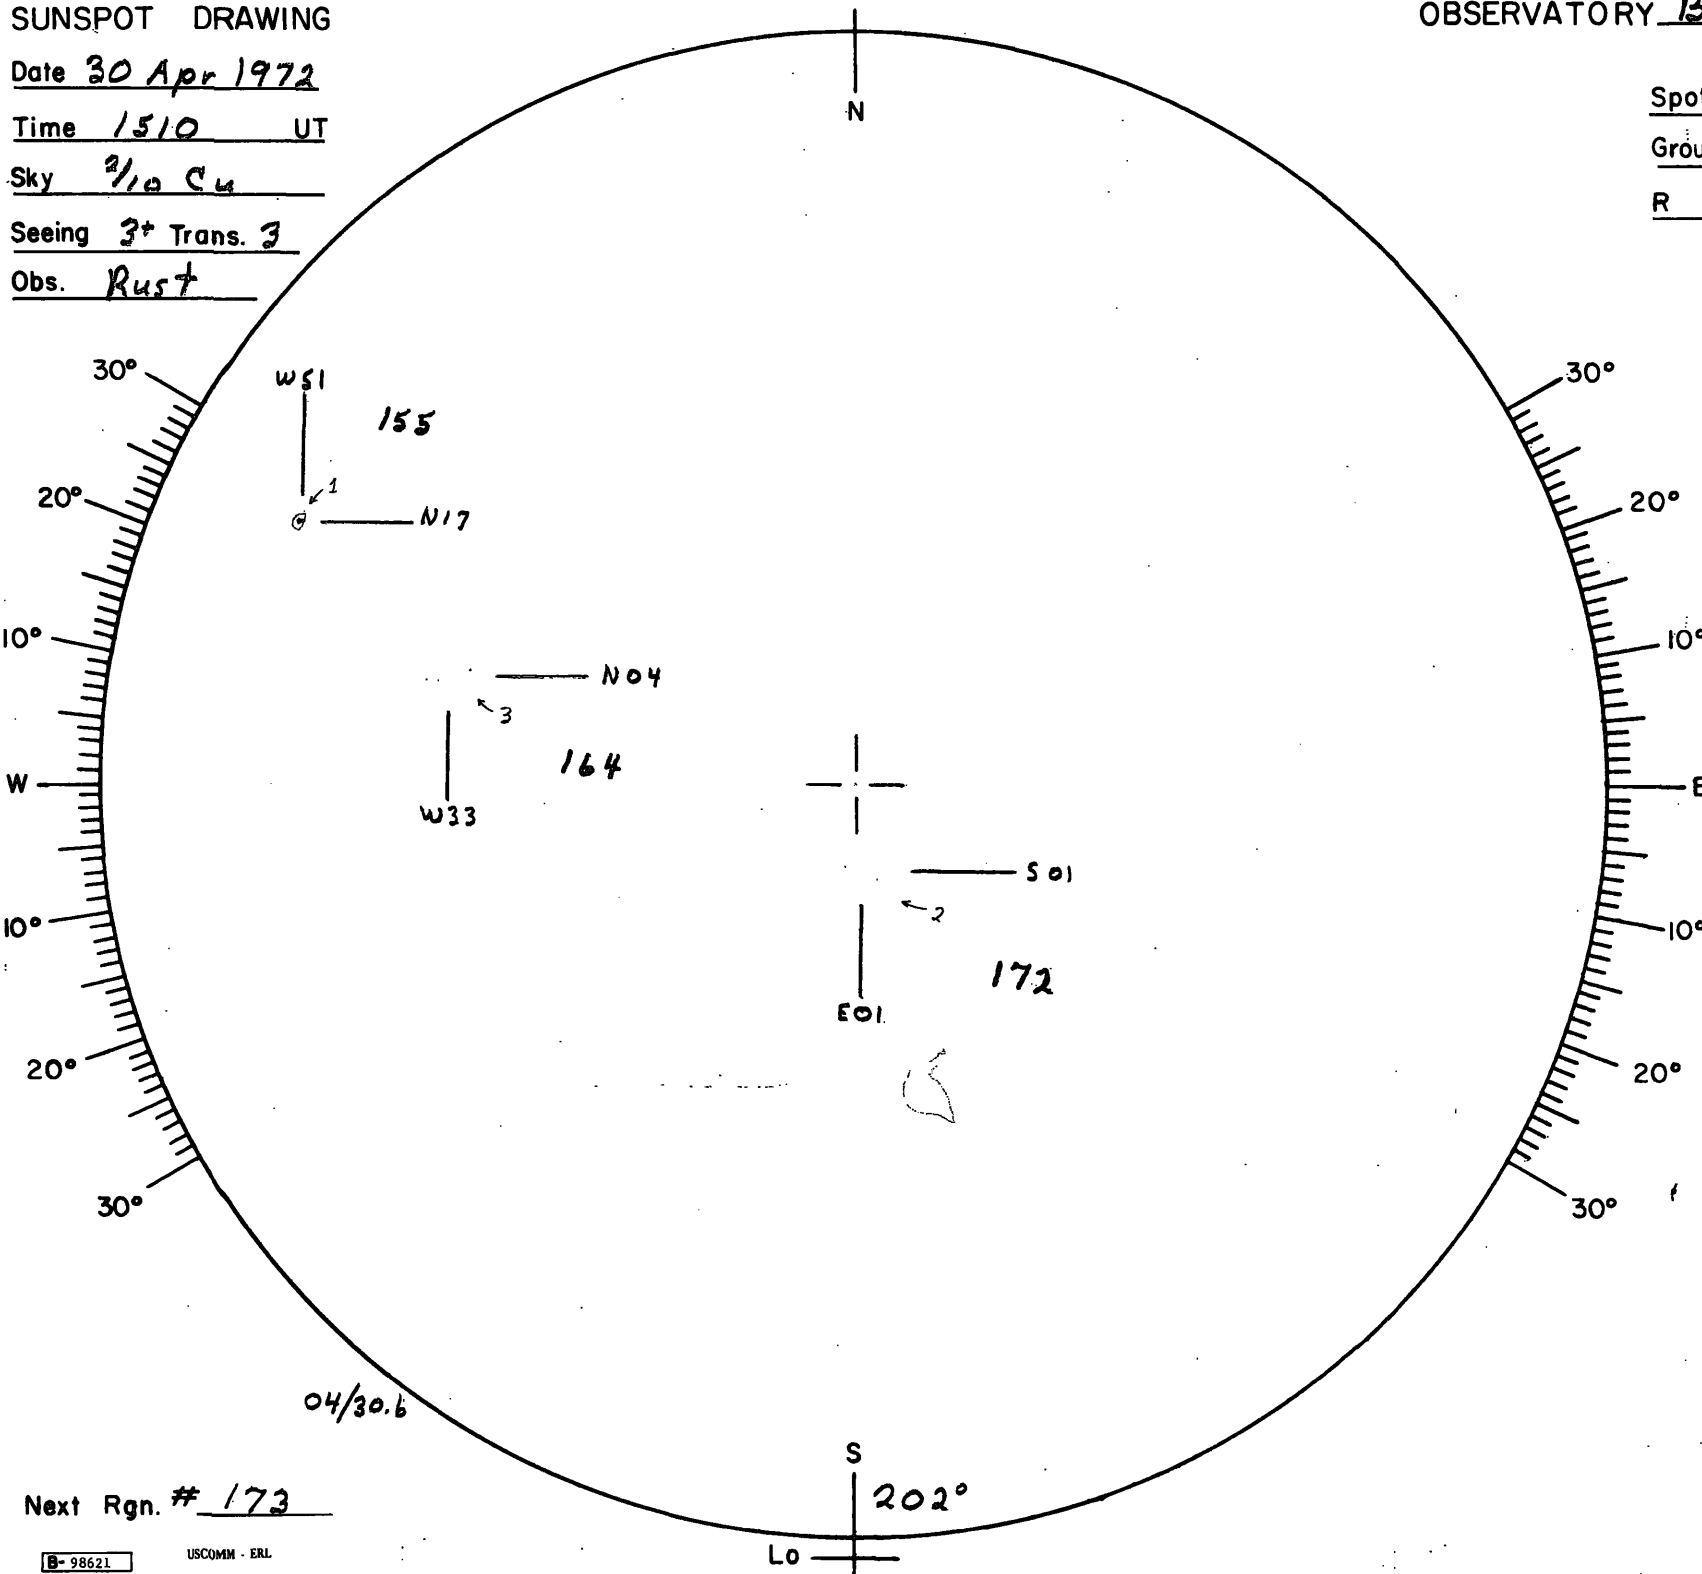

SUNSPOT DRAWING

OBSERVATORY Boulder

Date 30 Apr 1972

Time 1510 UT

Sky 2/10 Cu

Seeing 3+ Trans. 3

Obs. Rust

Spots 6

Groups 3

R 036

| RGN. # | Type | Mag. Class | Area | Extent # |
|--------|------|------------|------|----------|
| 155 | Hsx | α | 60 | 2 |
| 164 | Bxo | β | 410 | 4 |
| 172 | Bxo | β | 410 | 3 |
| | | | | |
| | | | | |
| | | | | |
| | | | | |
| | | | | |
| | | | | |
| | | | | |
| | | | | |
| | | | | |
| | | | | |
| | | | | |