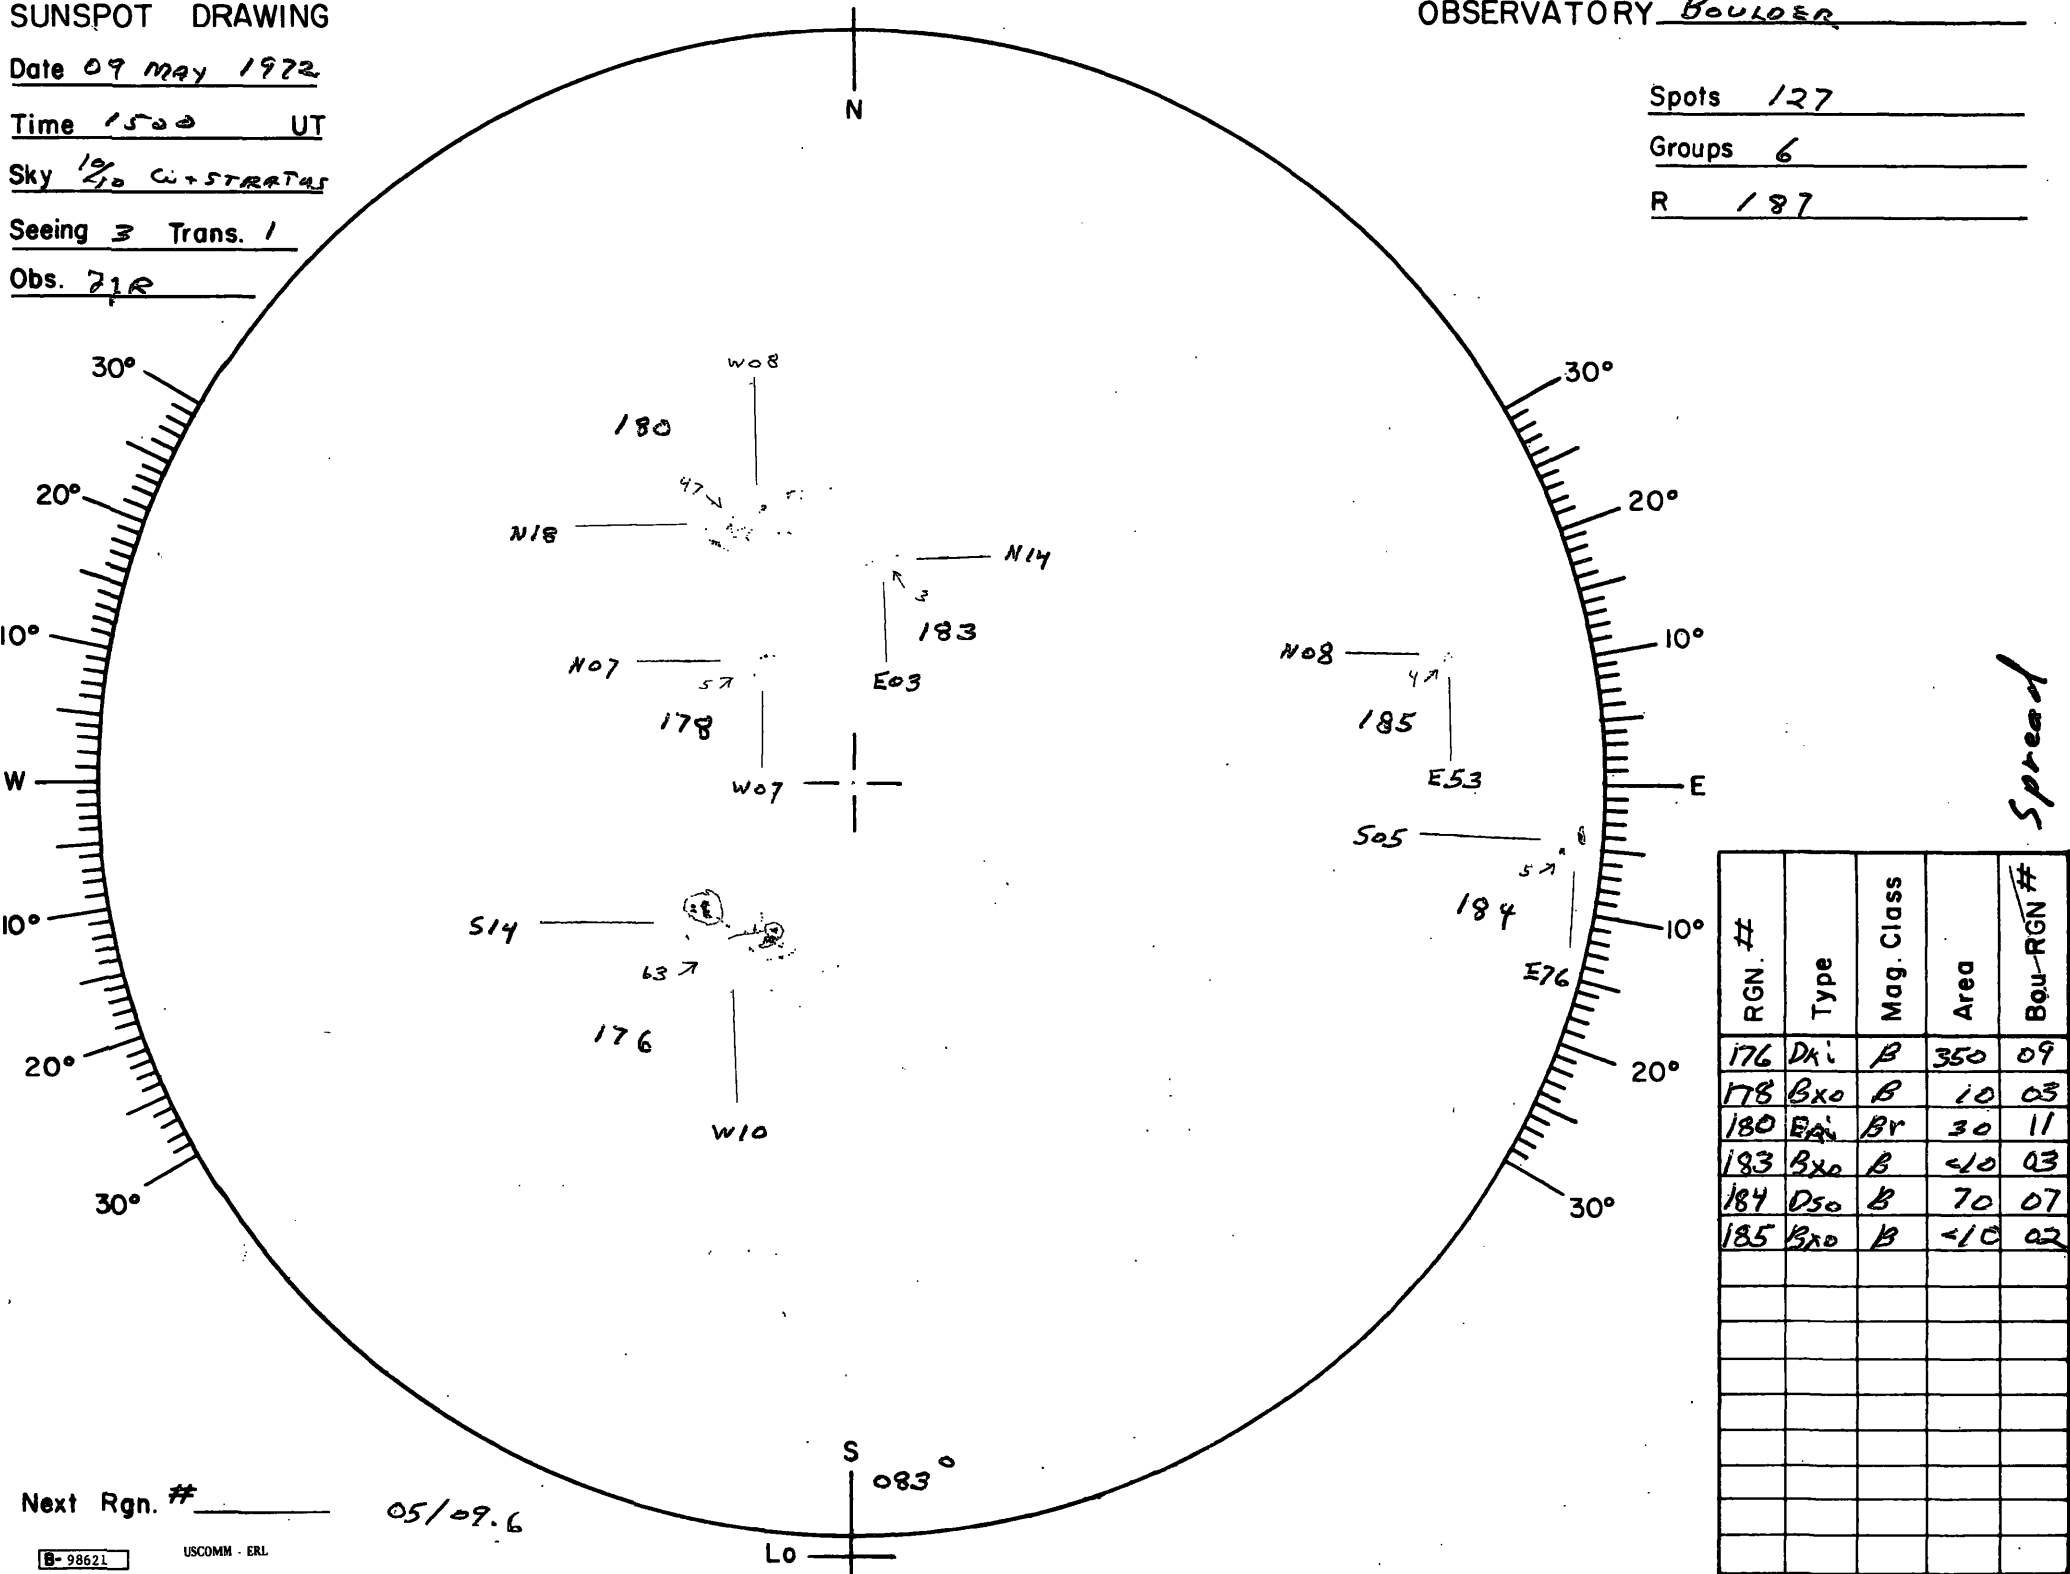

SUNSPOT DRAWING

Date 09 MAY 1972

Time 1500 UT

Sky 10% C+STRATUS

Seeing 3 Trans. 1

Obs. ZLR

OBSERVATORY BOULDER

Spots 127

Groups 6

R 187

RGN. #	Type	Mag. Class	Area	Bou-RGN #
176	Dk	B	350	09
178	Bx0	B	10	03
180	EA	Br	30	11
183	Bx0	B	<10	03
184	D50	B	70	07
185	Bx0	B	<10	02

Next Rgn. # 05/09.6