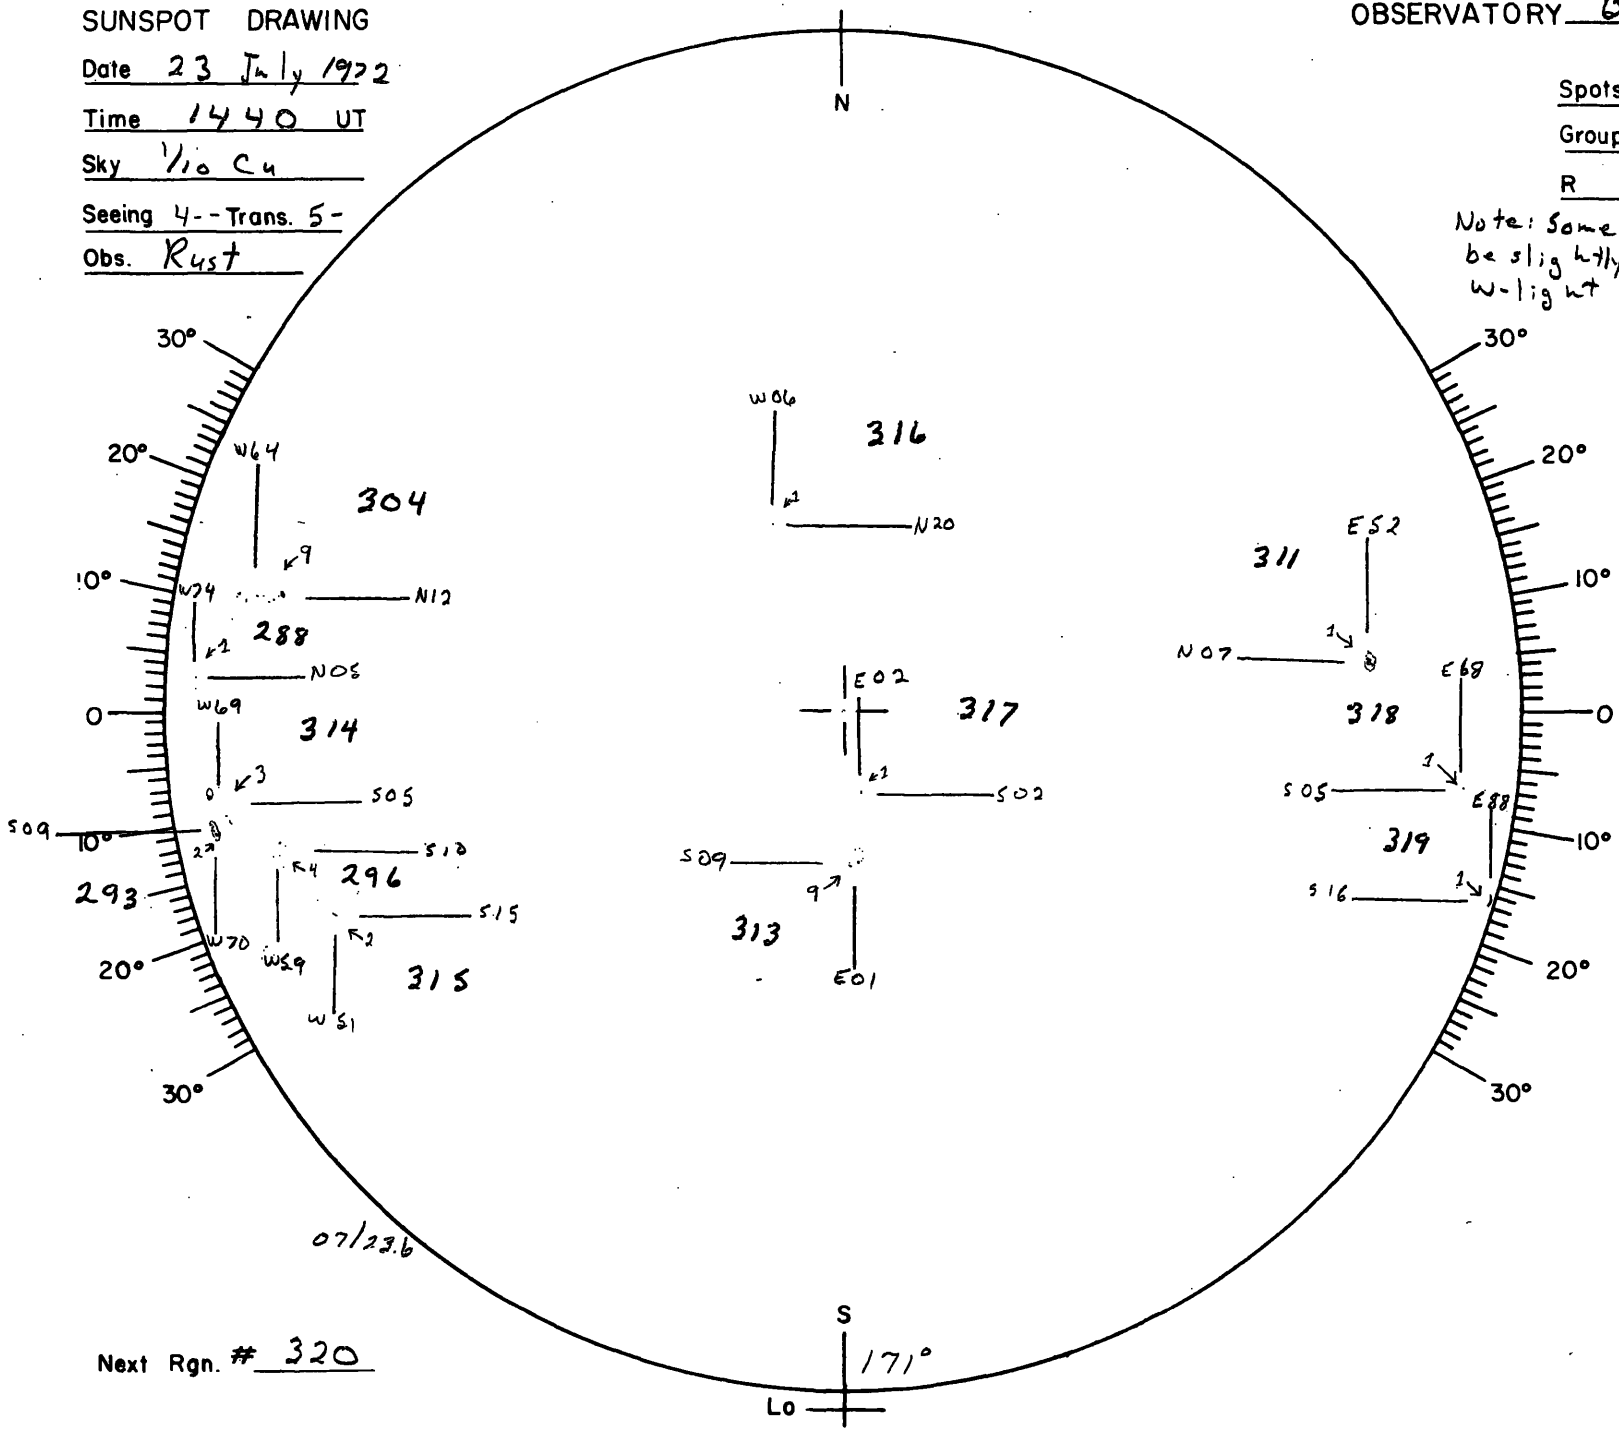

SUNSPOT DRAWING

Date 23 July 1972

Time 1440 UT

Sky 1/10 Cu

Seeing 4-- Trans. 5--

Obs. Rust

OBSERVATORY Boulder

Spots 35

Groups 12

R 155

Note: Some coordinates may be slightly off due to w-light misalignment.

Next Rgn. # 320

RGN. #	Type	Mag. Class	Area	#
288	Axx	α	<10	-
293	Hsx	α	110	2
296	Bxo	B	<10	2
304	Bxo	B	10	9
311	Hsx	α	90	2
313	Bxo	B	<10	2
314	cao	B	30	1
315	Axx	α	<10	-
316	Axx	α	<10	-
317	Axx	α	<10	-
318	Axx	α	<10	-
319	Hsx	α	40	1