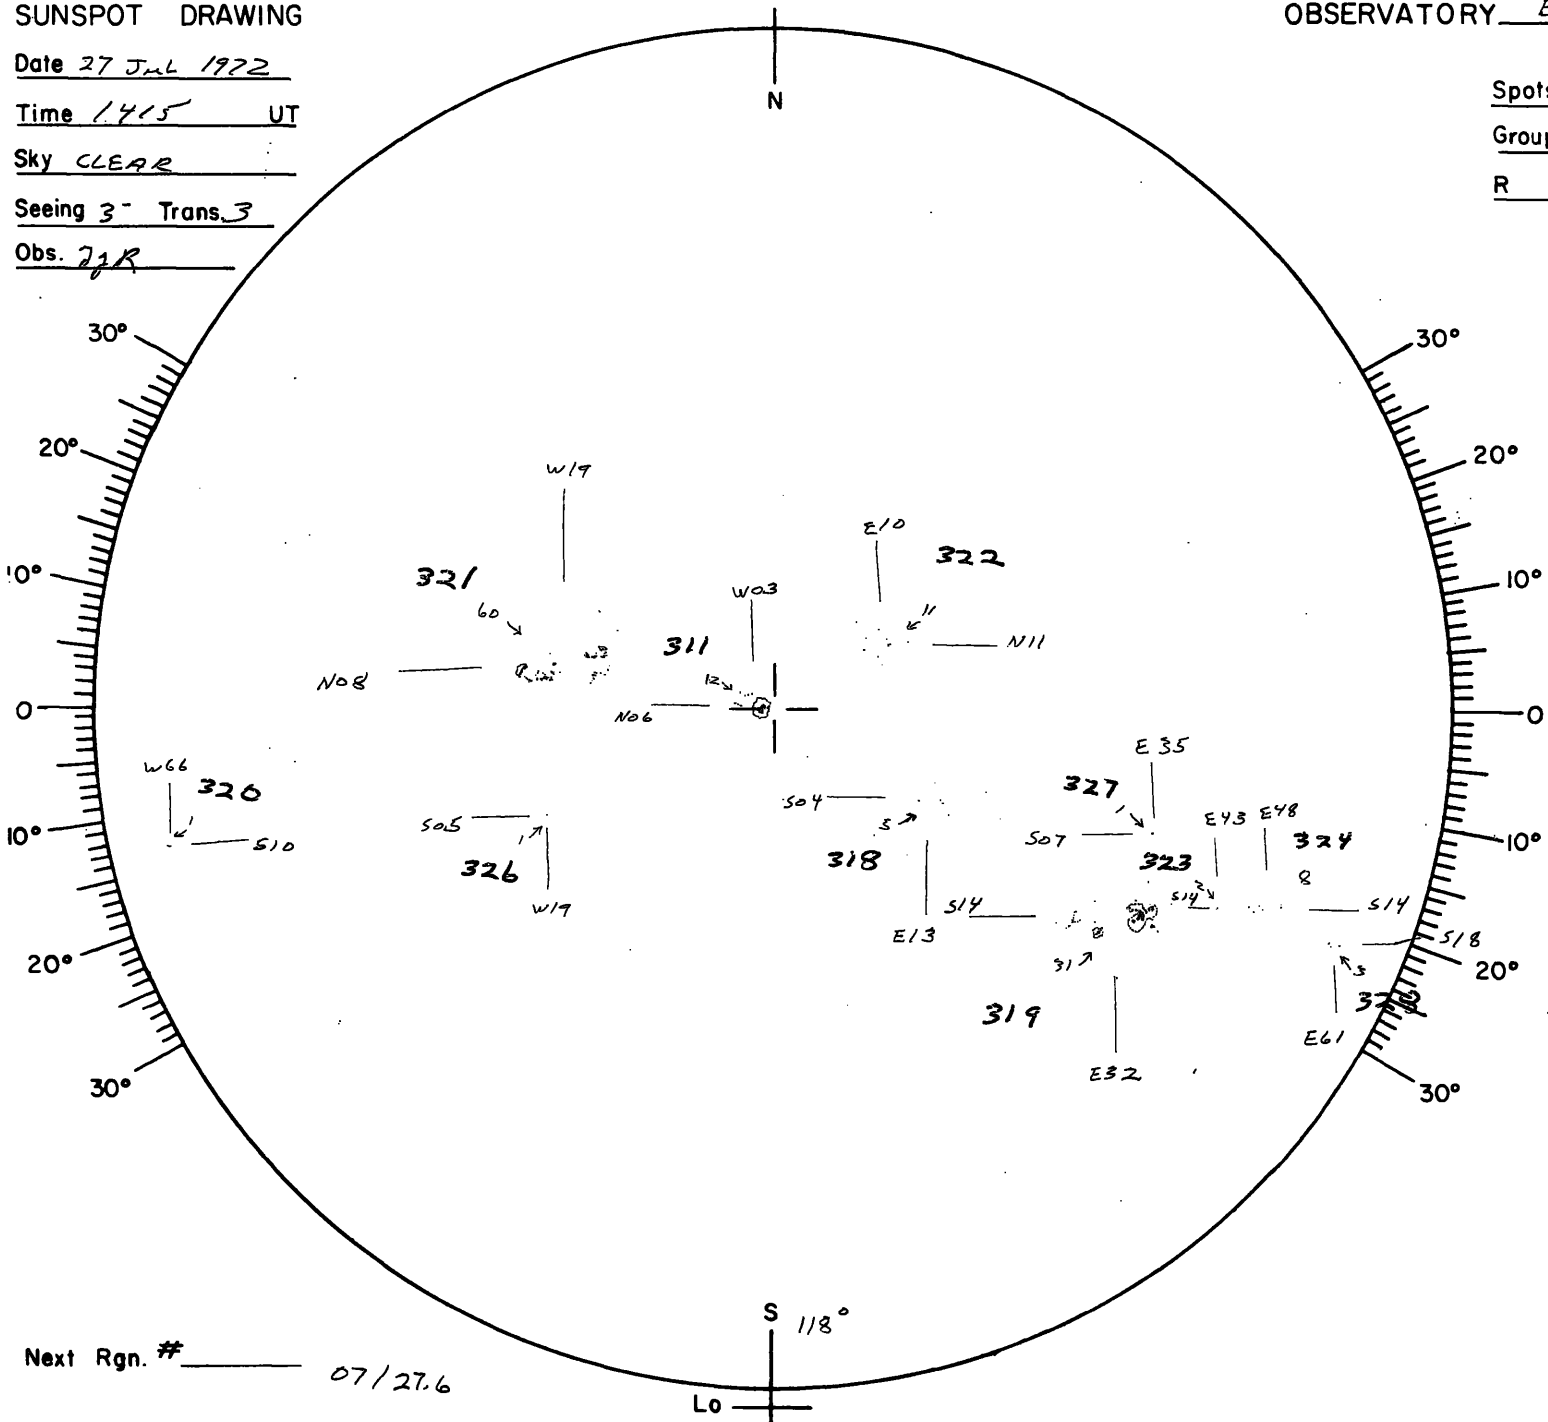

SUNSPOT DRAWING

Date 27 Jul 1972

Time 1930 UT

Sky CLEAR

Seeing 2⁺ Trans. 3

Obs. 79R

OBSERVATORY BOULDER

Spots 105

Groups 16

R 205

Next Rgn. # 07/27.8

RGN. #	Type	Mag. Class	Area	Bou RGN #
318	Cs0			
318	Bx0			
319	Da1			
320	Axx			
321	Da1			
322	Ba1			
324	Axx			
328	Bx0			
329	Bx0			

SUNSPOT DRAWING

Date 27 Jul 1972

Time 1415 UT

Sky CLEAR

Seeing 3" Trans. 3

Obs. ZJR

OBSERVATORY BOULDER

Spots 135

Groups 11

R 245