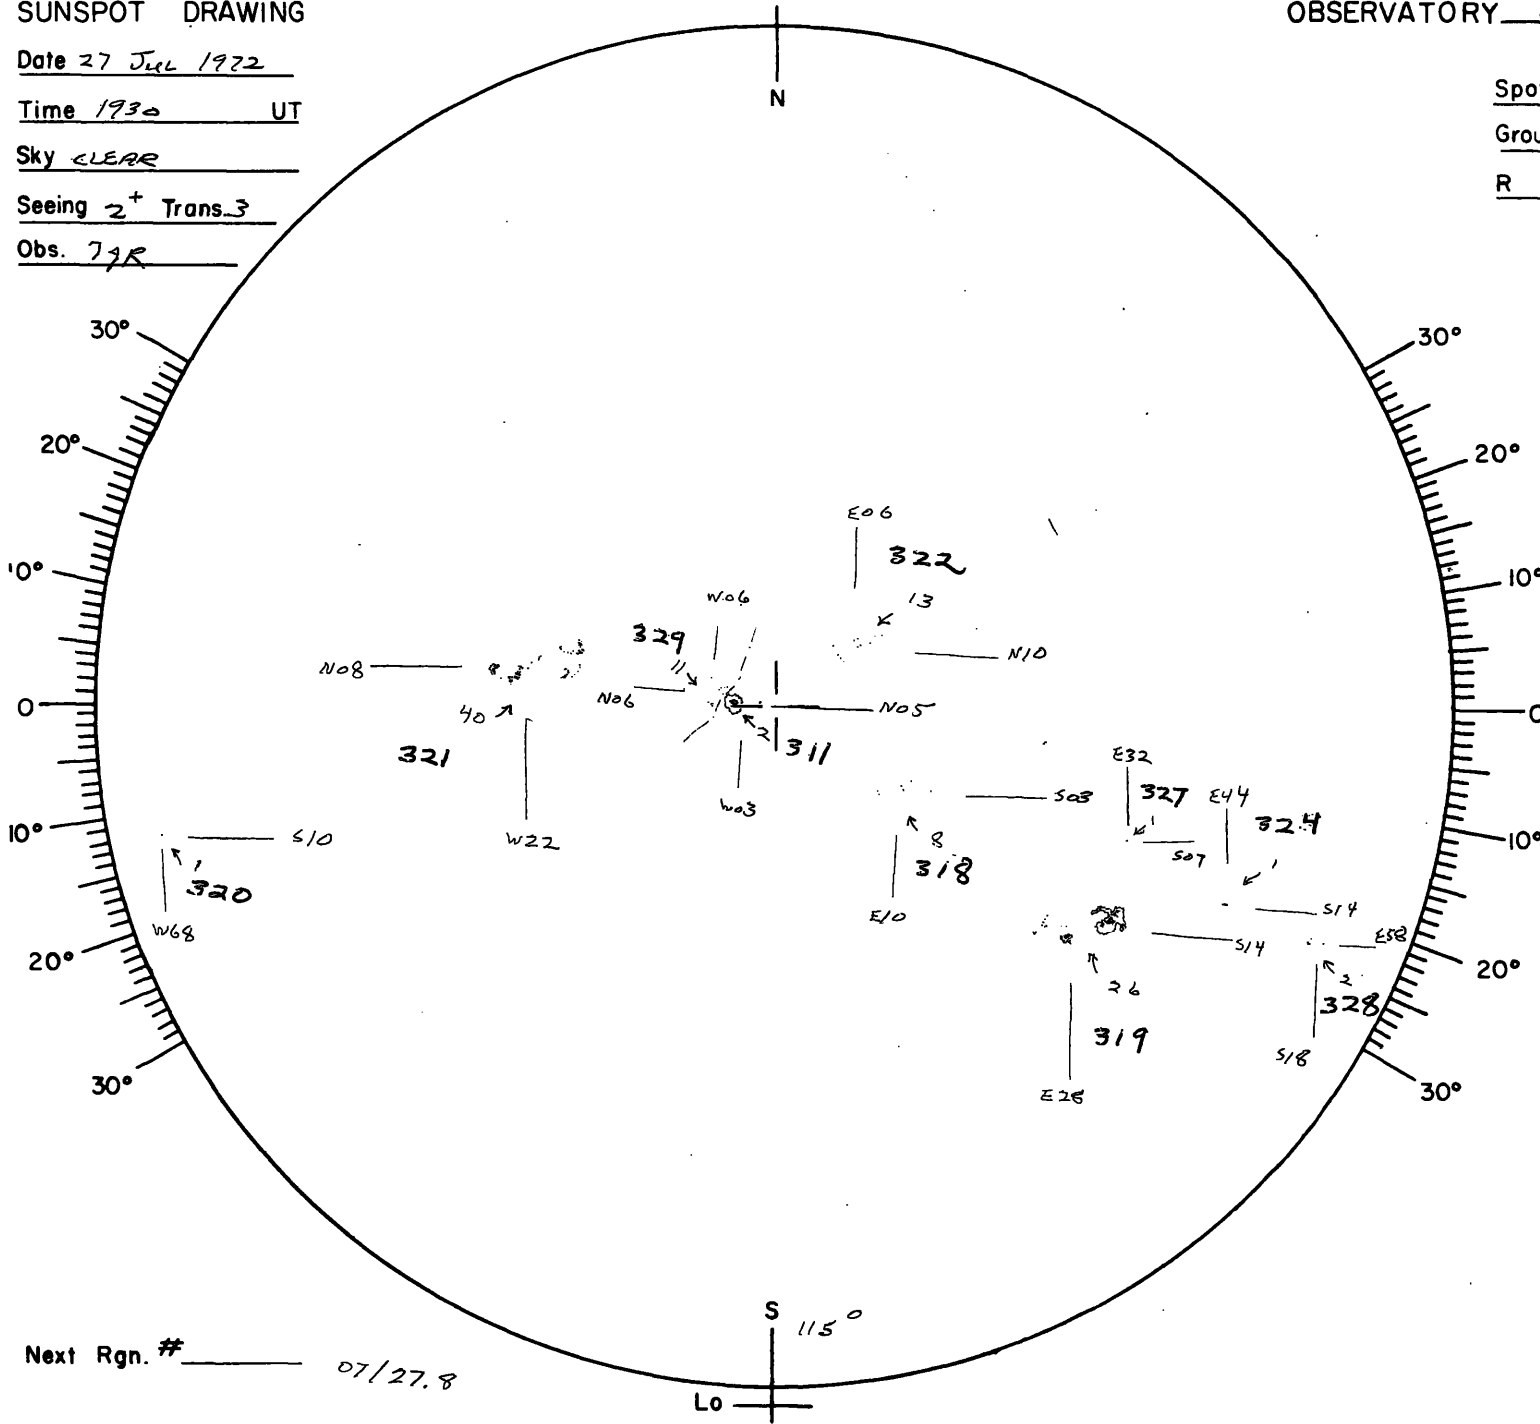

SUNSPOT DRAWING

Date 27 Jul 1972

Time 1930 UT

Sky CLEAR

Seeing 2⁺ Trans. 3

Obs. 79R

OBSERVATORY BOULDER

Spots 105

Groups 16

R 205

Next Rgn. # 07/27.8

RGN. #	Type	Mag. Class	Area	Bou RGN #
318	Cs0			
318	Bx0			
319	Da1			
320	Axx			
321	Da1			
322	Ba1			
324	Axx			
328	Bx0			
329	Bx0			

SUNSPOT DRAWING

Date 27 Jul 1972

Time 1415 UT

Sky CLEAR

Seeing 3" Trans. 3

Obs. ZJR

OBSERVATORY BOULDER

Spots 135

Groups 11

R 245