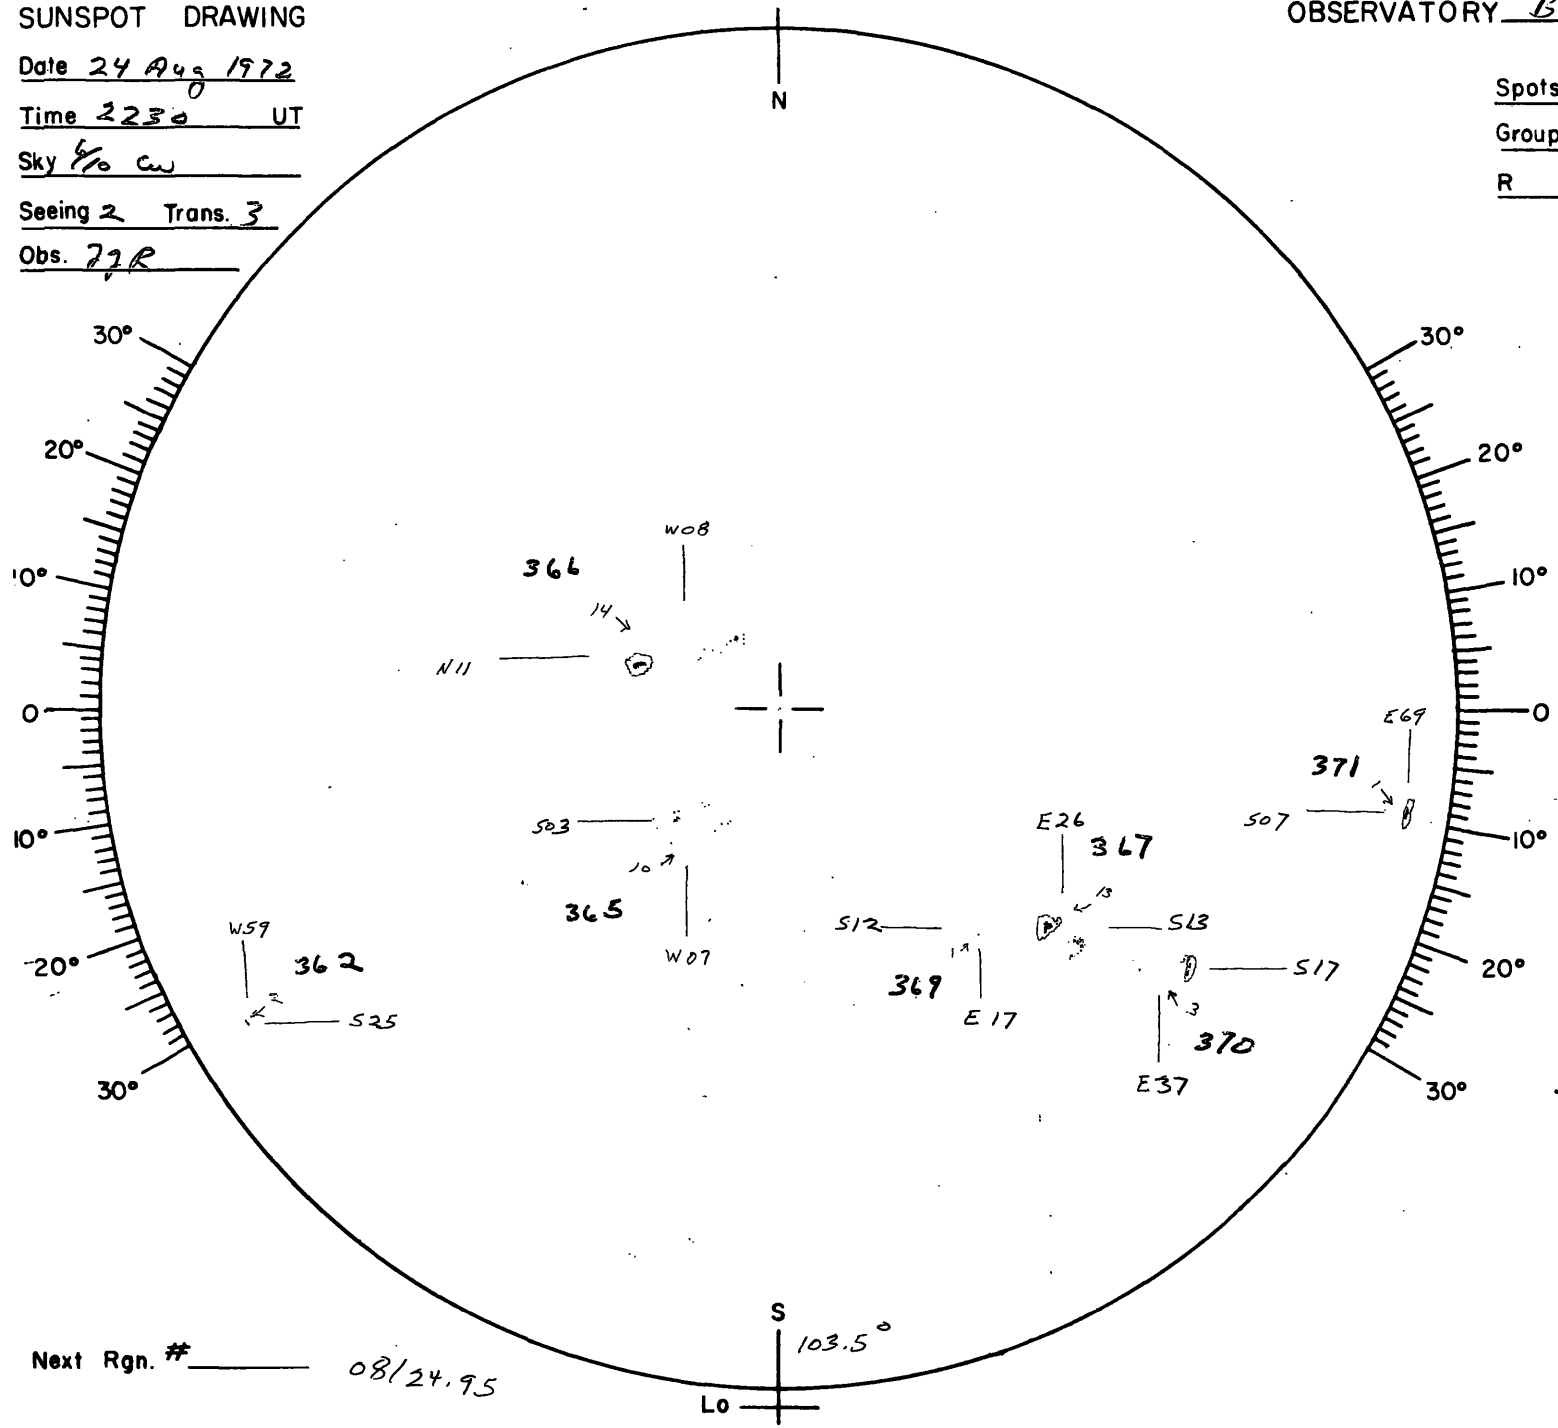

SUNSPOT DRAWING

Date 24 Aug 1972

Time 2230 UT

Sky 6/10 cw

Seeing 2 Trans. 3

Obs. 72R

OBSERVATORY BOULDER

Spots 41

Groups 7

R 111

Next Rgn. # _____ 08/24.95

RGN. #	Type	Mag. Class	Area	Bou RGN #
362	Axx	α	10	01
365	Bxo	B	20	05
366	Cso	B	160	10
367	Dso	B	140	06
369	Axx	α	40	00
370	Cso	B	80	06
371	Hsx	α	150	02