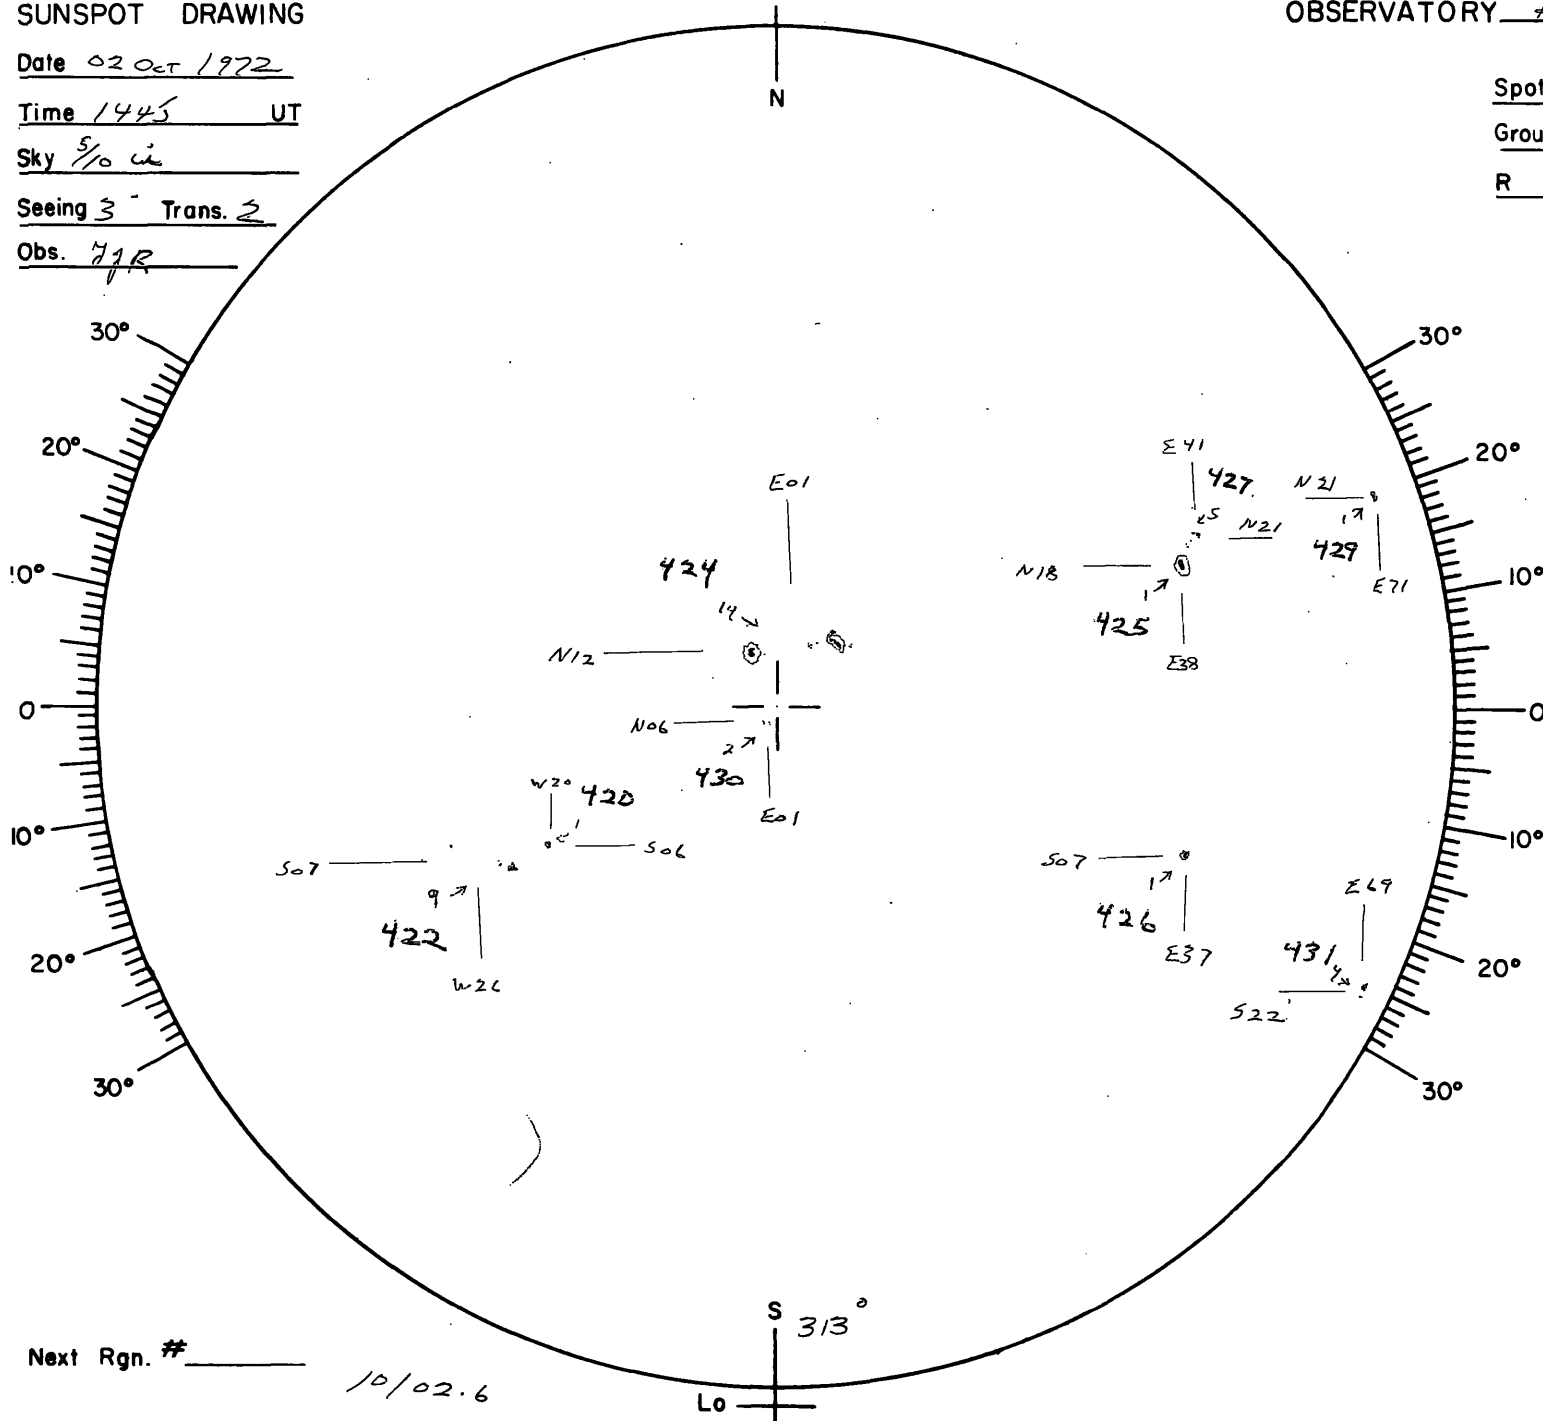

SUNSPOT DRAWING

Date 02 Oct 1972
 Time 1445 UT
 Sky 5/10 ci
 Seeing 3 Trans. 2
 Obs. 71R

OBSERVATORY BOULDER

Spots 38
 Groups 9
 R 128

Next Rgn. # _____

10/02.6

| RGN. # | Type | Mag. Class | Area | Bou RGN # |
|--------|------|------------|------|-----------|
| 420 | Hsx | α | 10 | 01 |
| 422 | CR0 | B | 30 | 07 |
| 424 | Dao | Br | 150 | 10 |
| 425 | Hsx | α | 110 | 02 |
| 426 | Hsx | α | 30 | 01 |
| 427 | Axx | α | 10 | 02 |
| 429 | Hsx | α | 20 | 01 |
| 430 | Axx | α | <10 | 02 |
| 431 | Axx | α | 10 | 01 |
| | | | | |
| | | | | |
| | | | | |
| | | | | |
| | | | | |