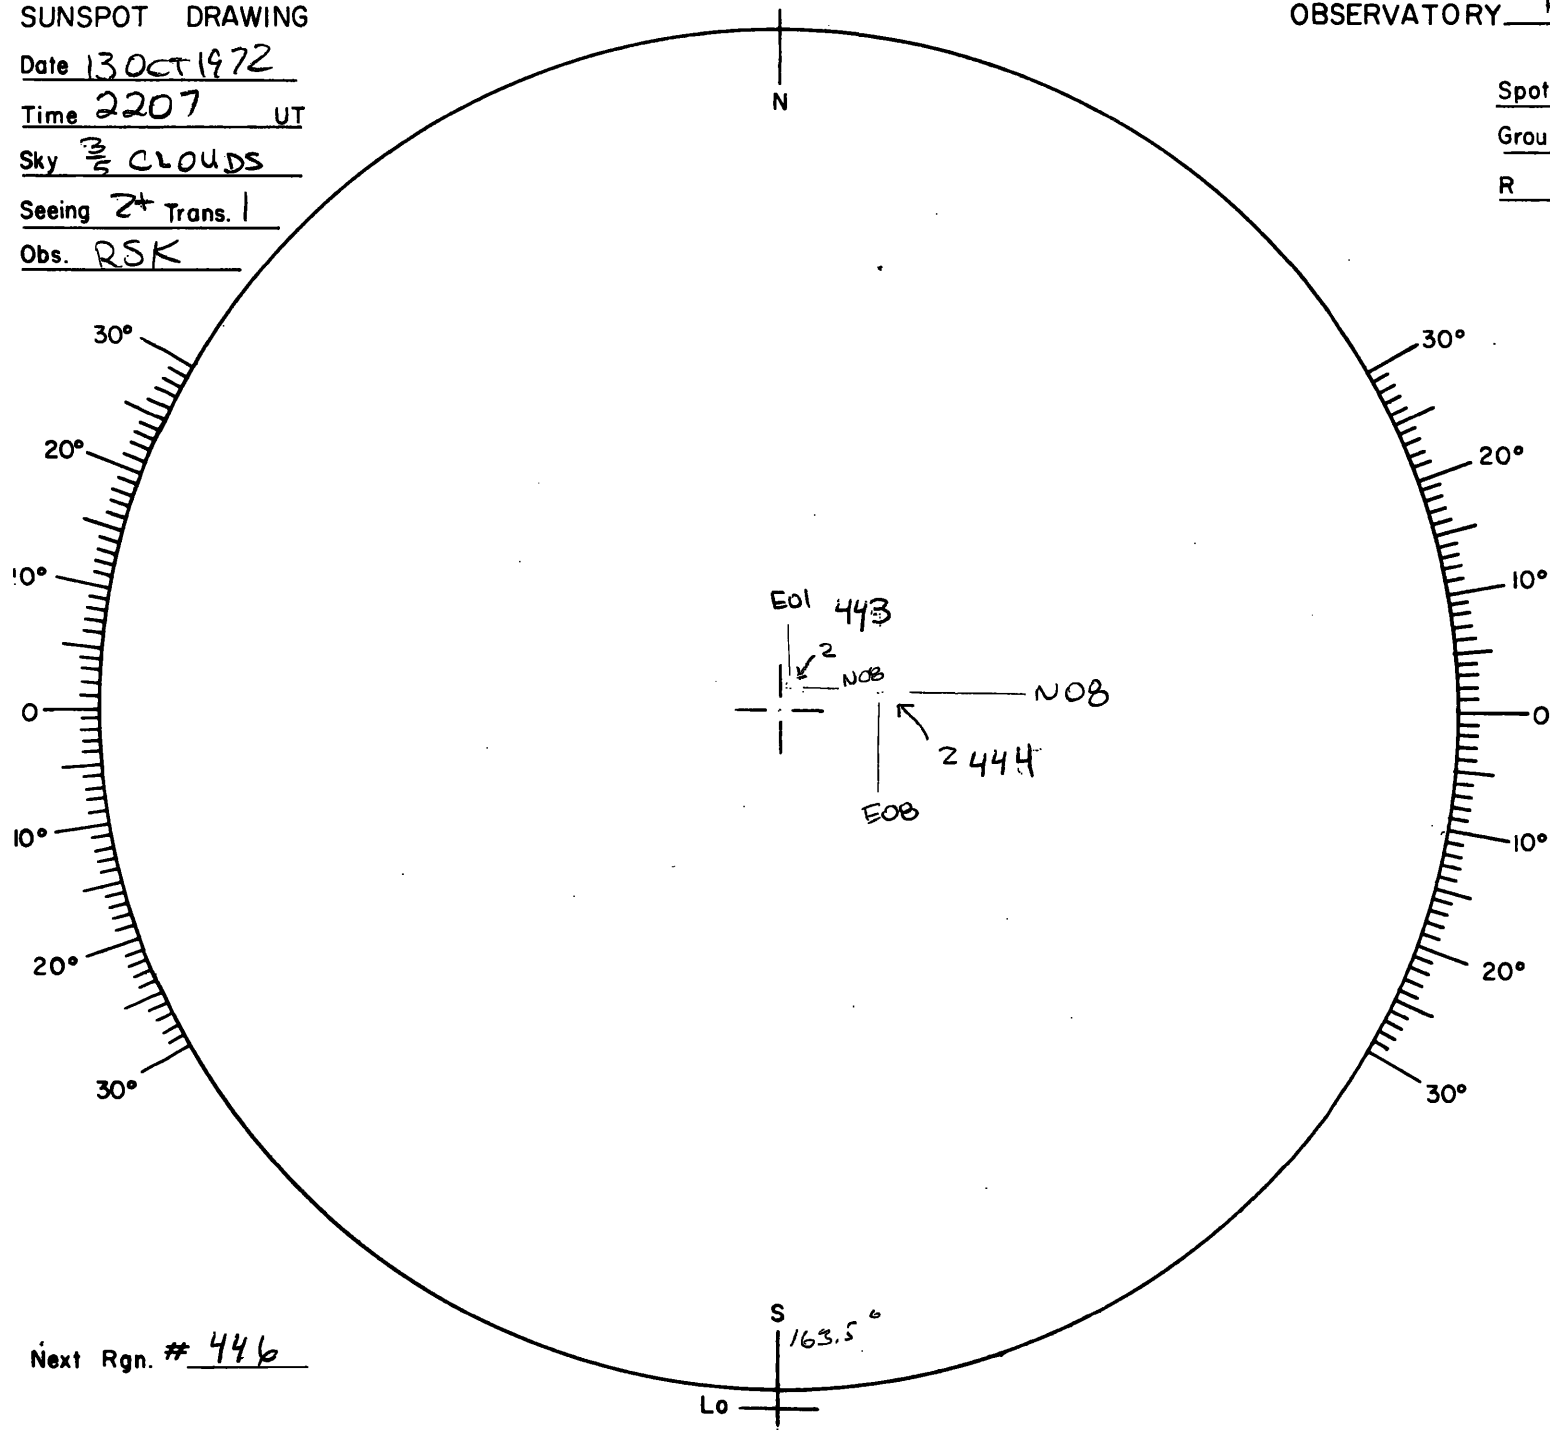

SUNSPOT DRAWING

Date 13 OCT 1972  
 Time 2207 UT  
 Sky  $\frac{3}{8}$  CLOUDS  
 Seeing 2+ Trans. 1  
 Obs. RSK

OBSERVATORY Boulder

Spots 4  
 Groups 2  
 R 24

Next Rgn. # 446

S  
 163.5°  
 Lo

RGN. #	Type	Mag. Class	Area	Box-RGN # EXTENT
443	Axx	B	<10	01
444	Axx	B	<10	01