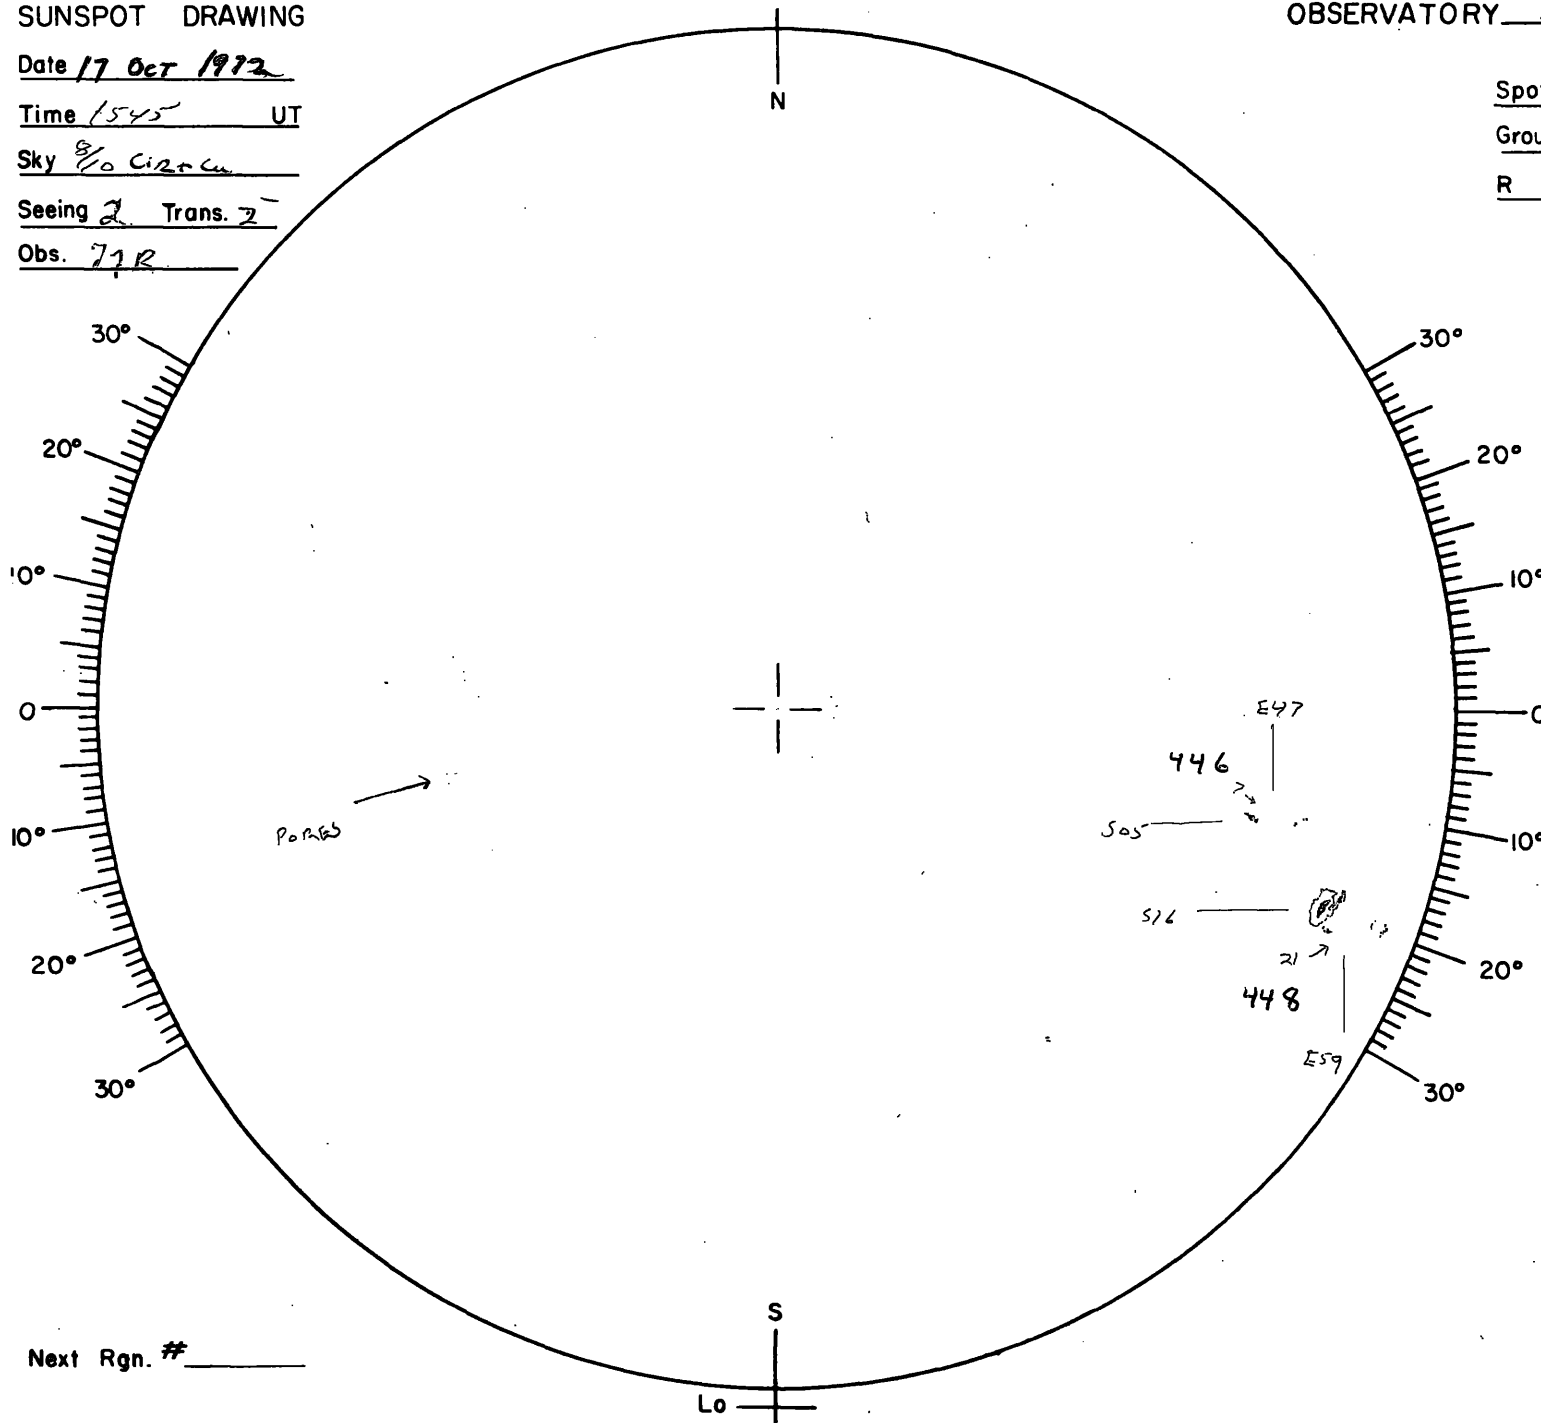

SUNSPOT DRAWING

Date 17 Oct 1972

Time 1545 UT

Sky 8/10 Cir + Cu

Seeing 2 Trans. 2

Obs. 77R

OBSERVATORY BOULDER

Spots 28

Groups 2

R 48

Next Rgn. # _____

RGN. #	Type	Mag. Class	Area	Bou RGN #
446	CRo	R	30	08
448	DKL	?	440	16