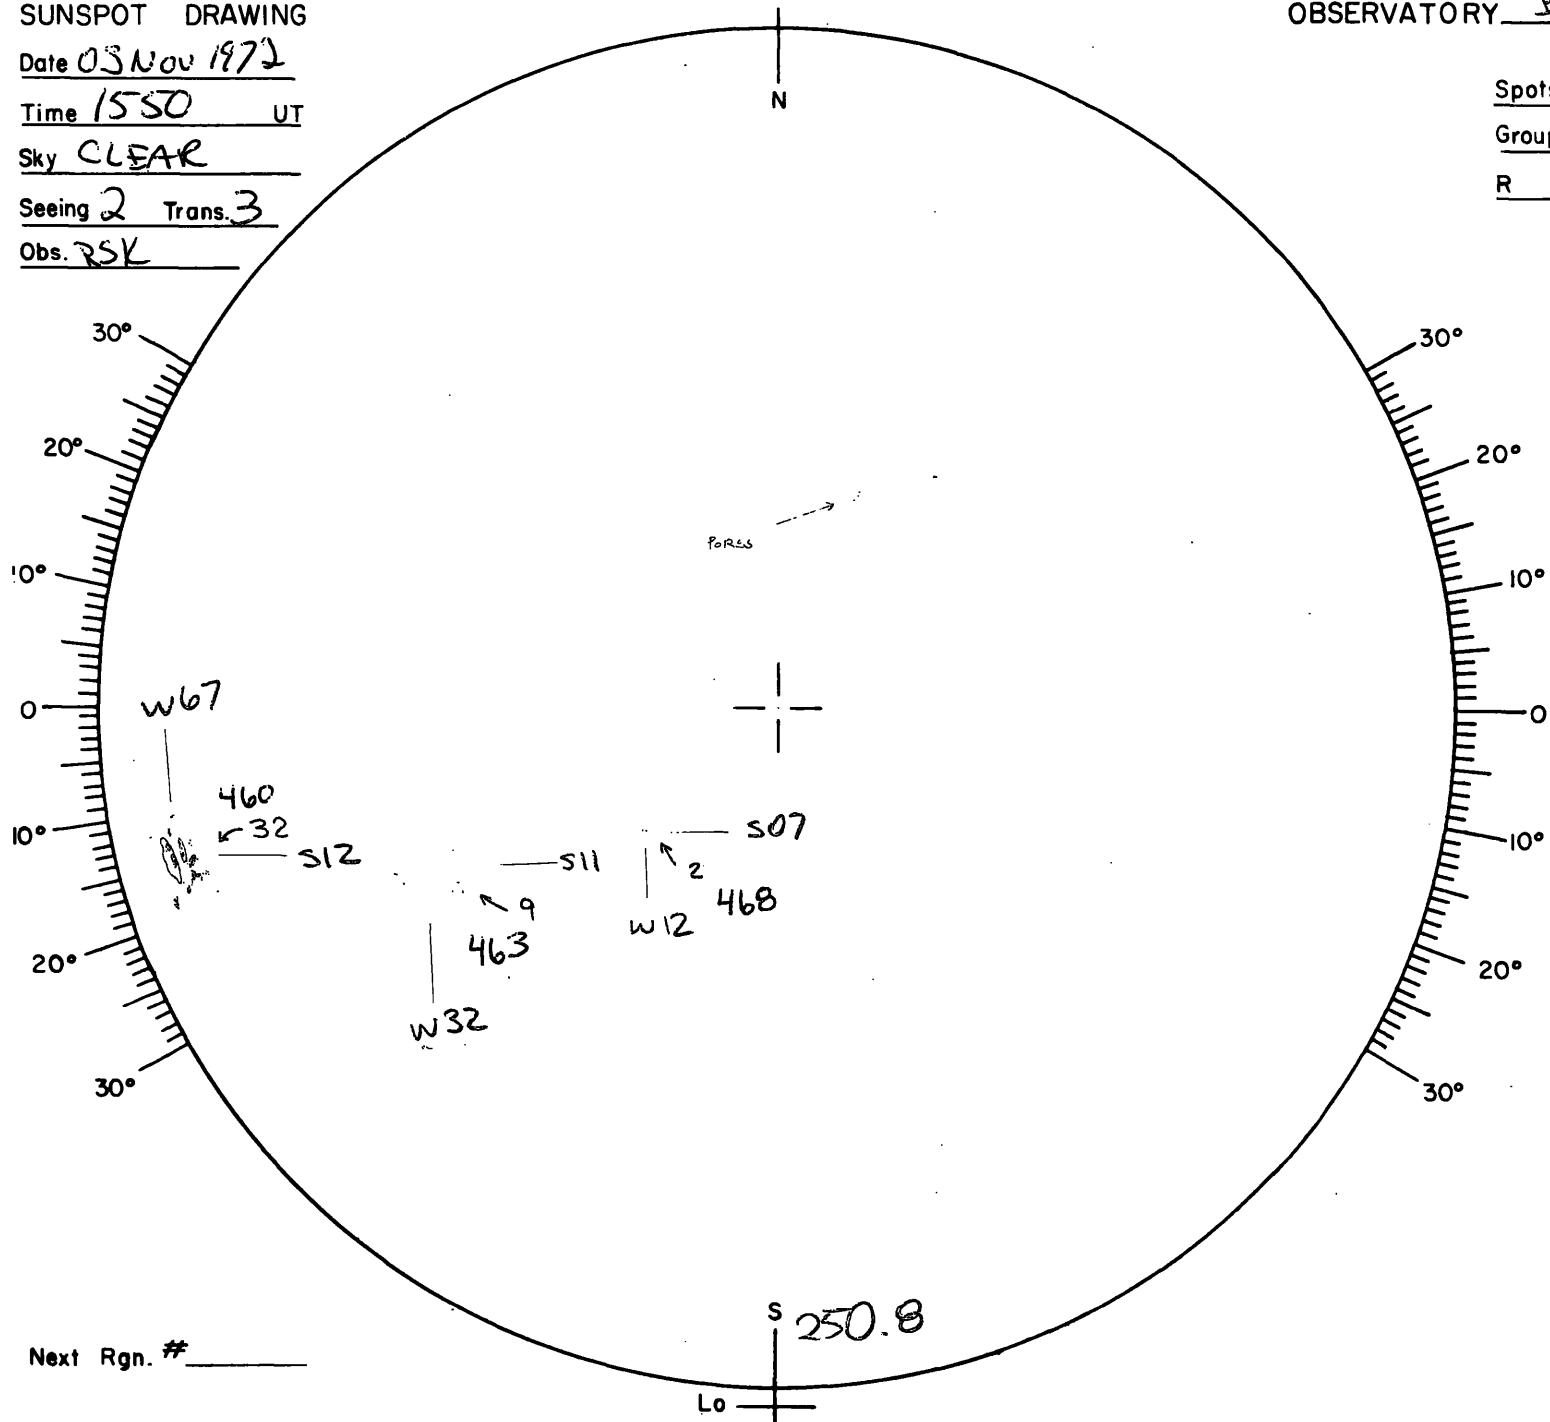

SUNSPOT DRAWING

Date 03 Nov 1972

Time 1550 UT

Sky CLEAR

Seeing 2 Trans. 3

Obs. RSK

OBSERVATORY Boulder

Spots 43

Groups 3

R 73

RGN. #	Type	Mag. Class	Area	Bou RGN #
460	Dki	$\beta\gamma$	705	09
463	Bxo	β	<10	07
468	Axx	α	<10	01

Next Rgn. # _____