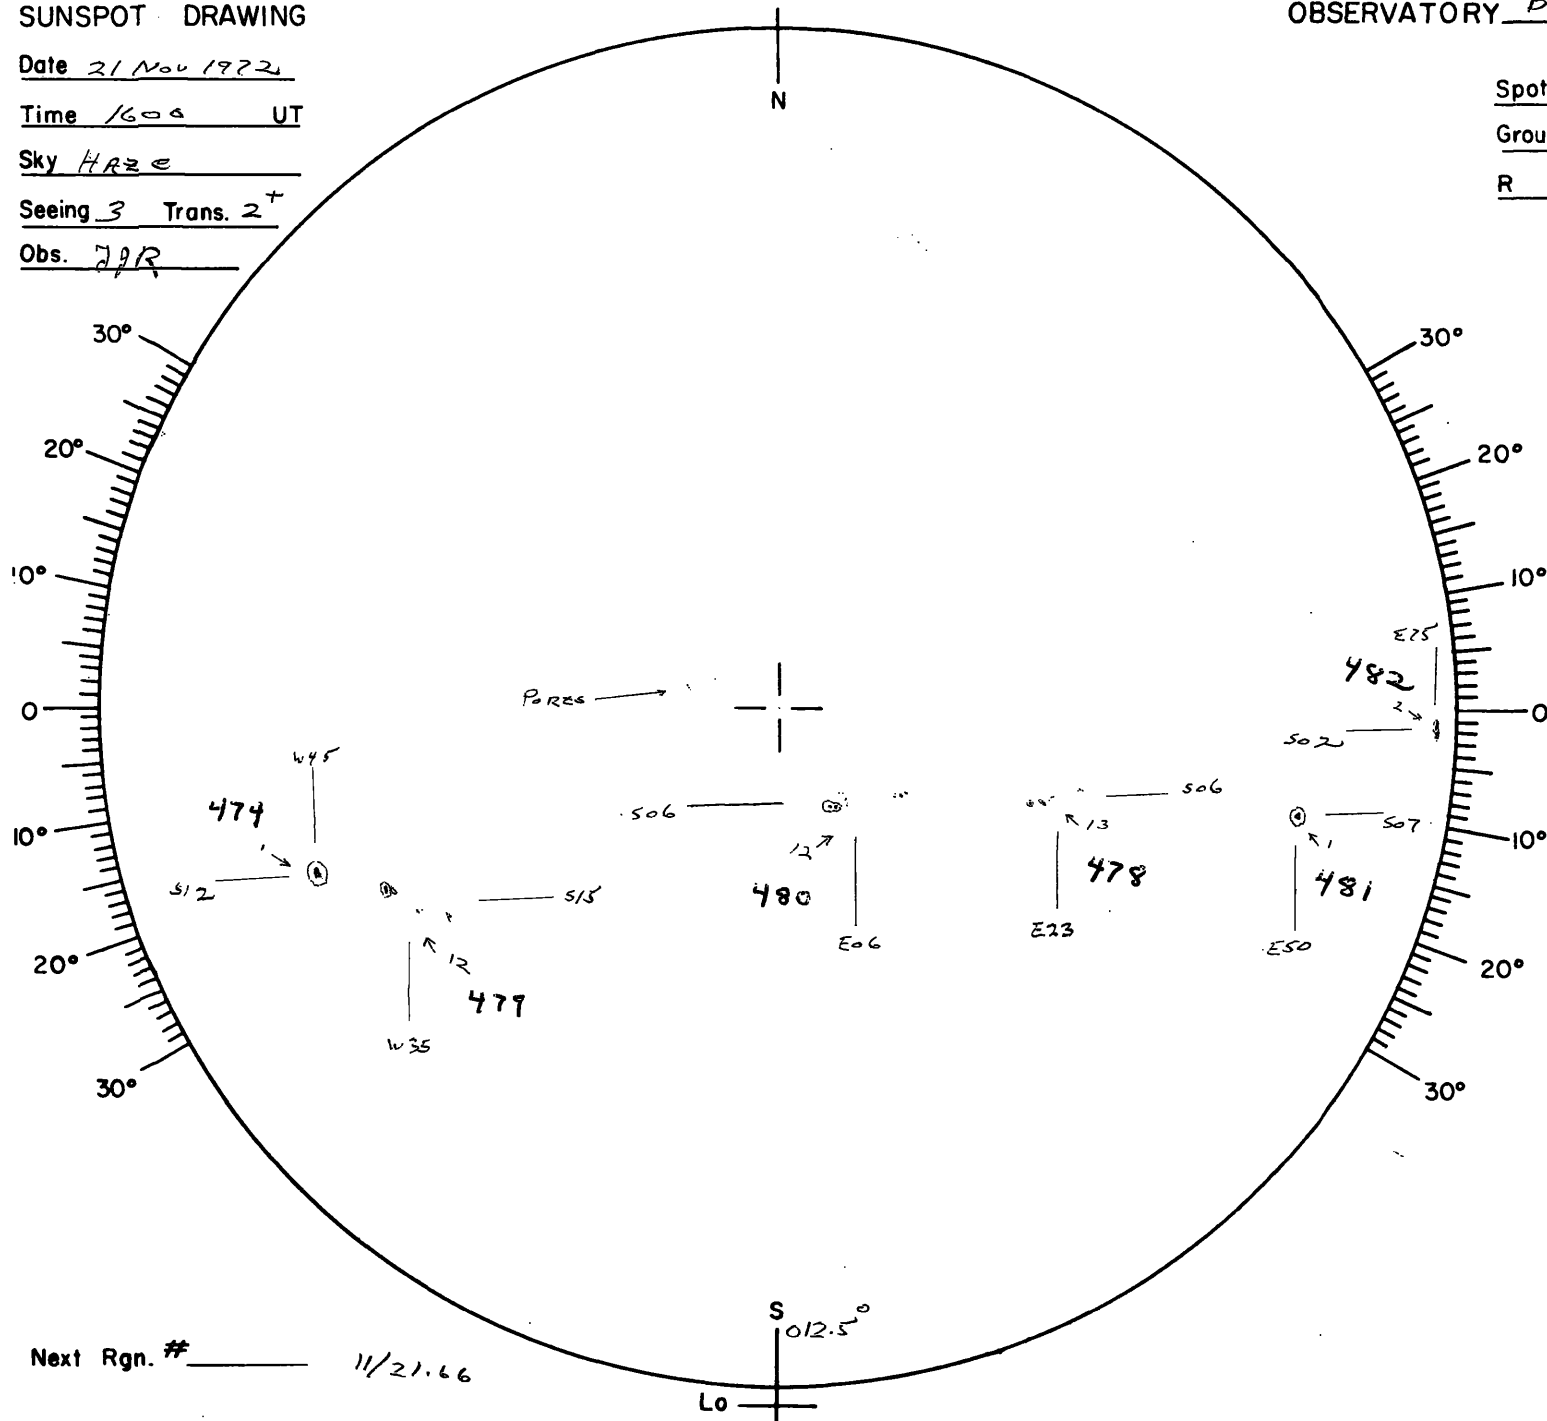

SUNSPOT DRAWING

Date 21 Nov 1972  
 Time 1600 UT  
 Sky H<sub>R</sub>ZE  
 Seeing 3 Trans. 2<sup>+</sup>  
 Obs. JJR

OBSERVATORY BOULDER

Spots 41  
 Groups 6  
 R 101

Next Rgn. # \_\_\_\_\_ 11/21.66

RGN. #	Type	Mag. Class	Area	Bou RGN #
474	Hsx	α	160	02
478	Cre	B	30	05
479	Cao	B	60	07
480	Cao	B	50	06
481	Hsx	α	120	02
482	Hsx	α	80	02