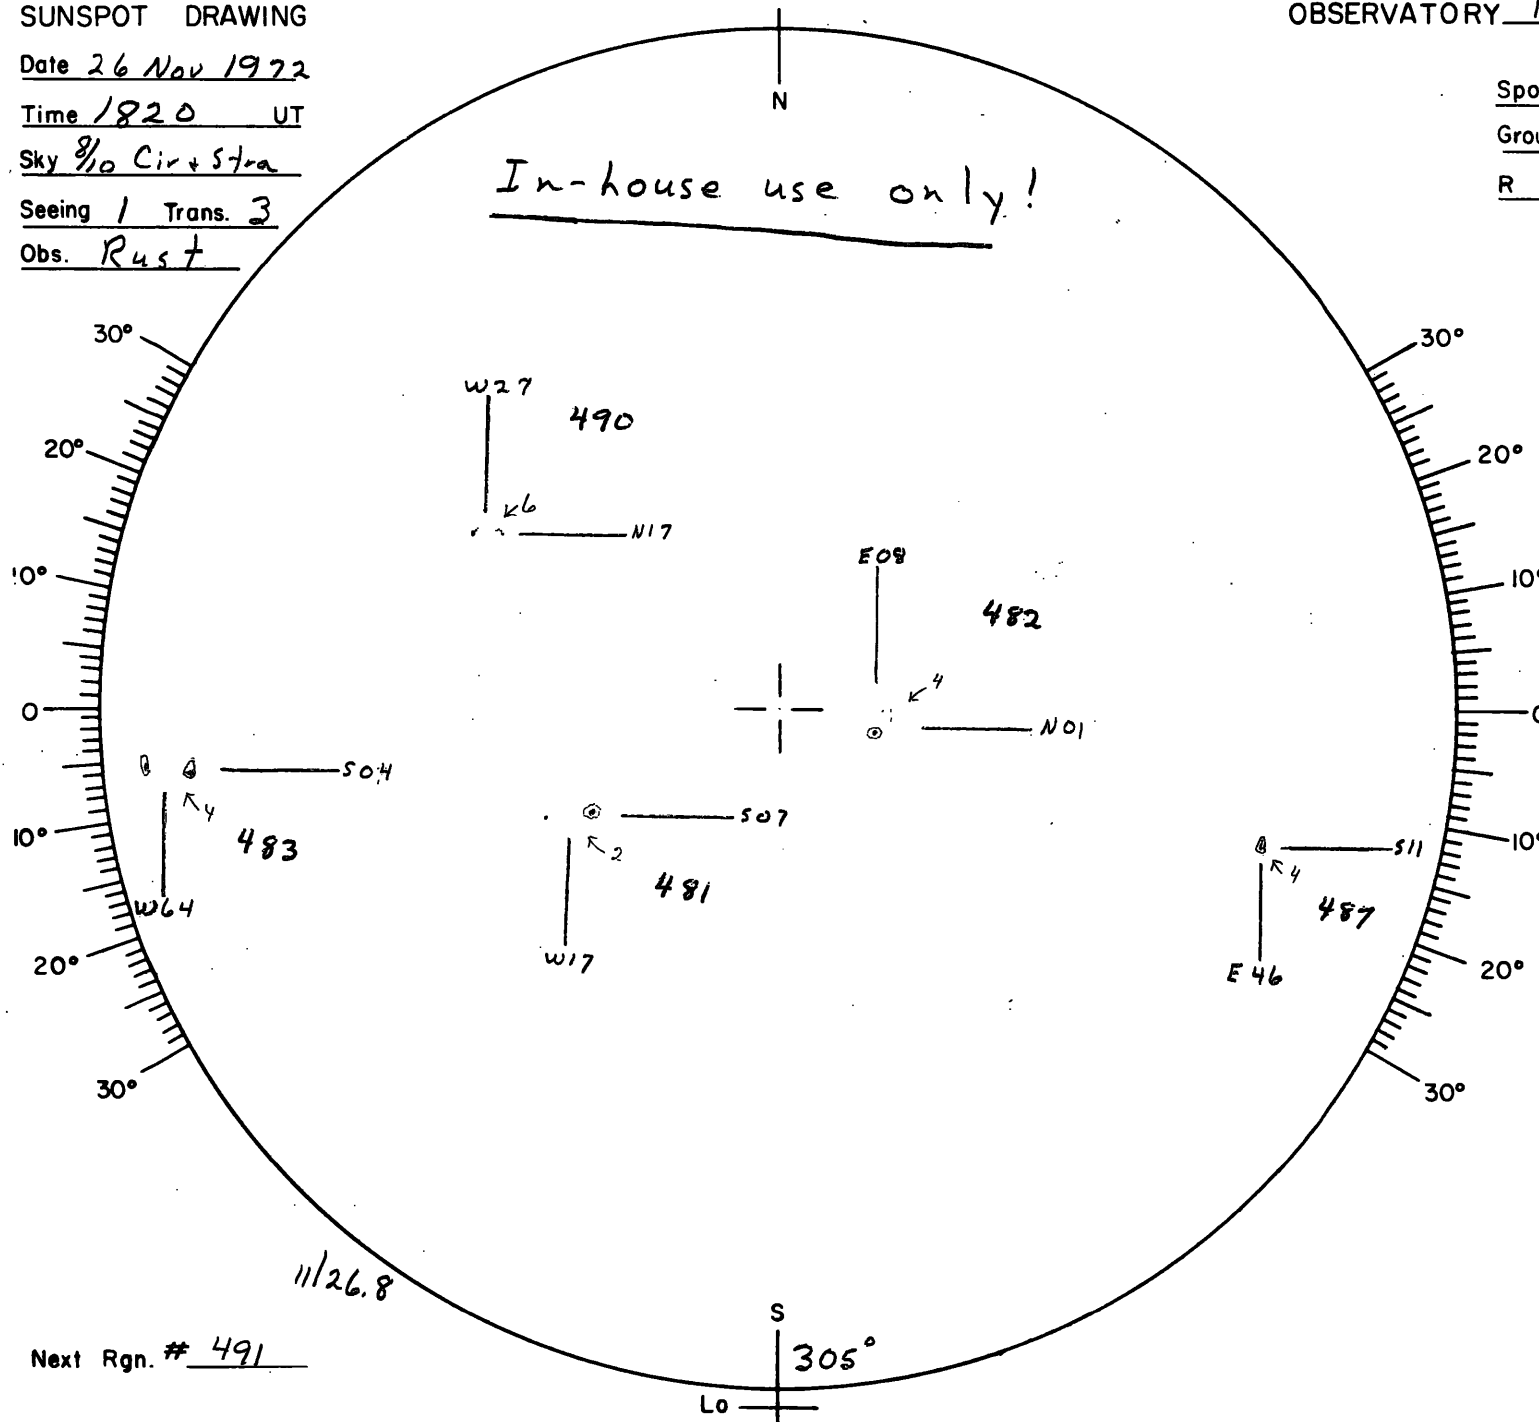

SUNSPOT DRAWING

Date 26 Nov 1972

Time 1820 UT

Sky 8/10 Cir + Stra

Seeing 1 Trans. 3

Obs. Rust

OBSERVATORY Boulder

Spots 20

Groups 5

R 70

In-house use only!

↑
Not to be
taken seriously.
↓

RGN. #	Type	Mag. Class	Area	Extent #
481	Cso	B	60	5
482	Hsx	α	40	3
483	Eso	S	240	11
487	Hsx	α	80	1
490	Bxo	B	10	3

Next Rgn. # 491