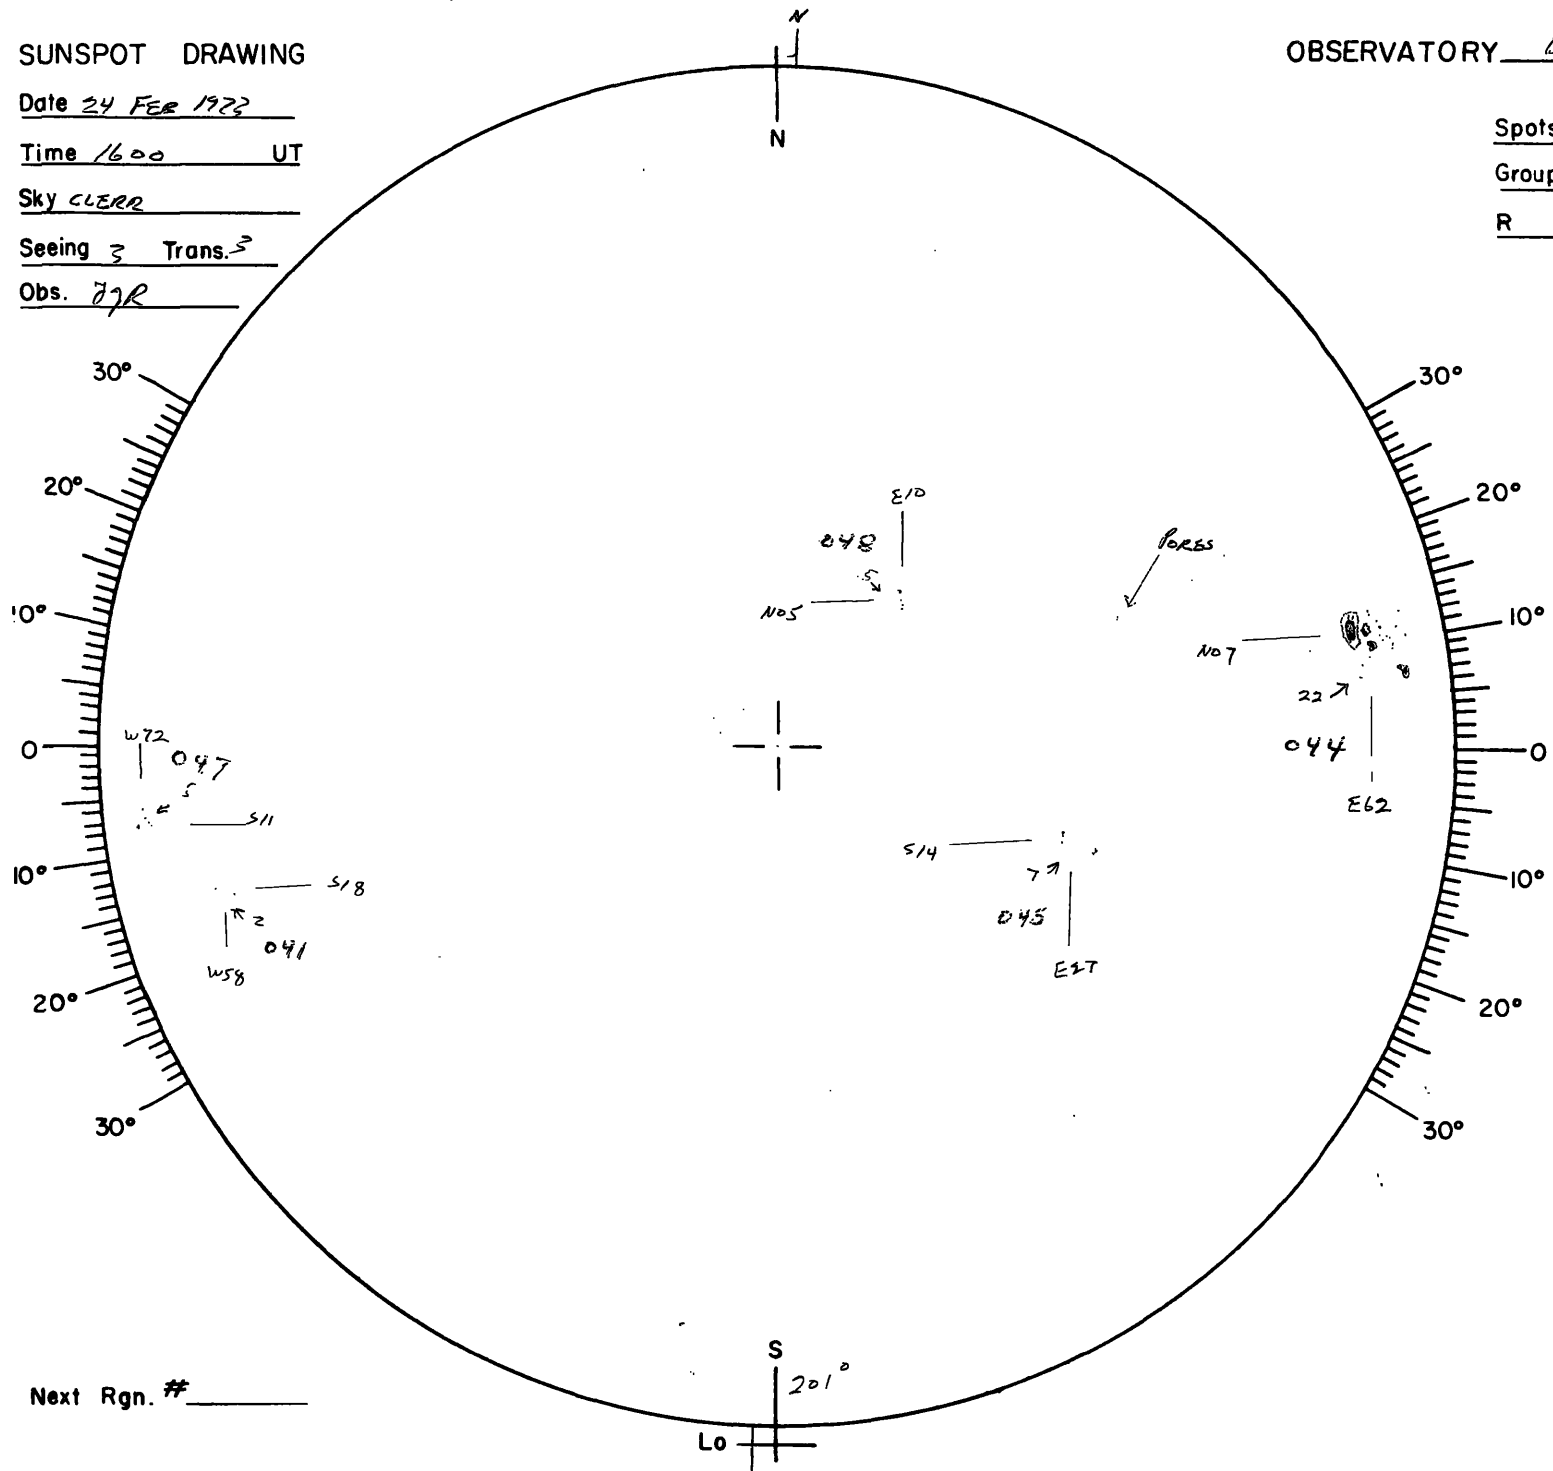

# SUNSPOT DRAWING

Date 24 FEB 1972

Time 1600 UT

Sky CLER

Seeing 3 Trans. 3

Obs. JJR

OBSERVATORY BOULDER

Spots 41

Groups 5

R 91

Next Rgn. # \_\_\_\_\_

RGN. #	Type	Mag. Class	Area	Bou RGN #
041	ARX	2	210	03
044	FKC	Y	480	16
045	BAD	B	10	04
047	BAD	B	10	03
048	ARX	1	10	01