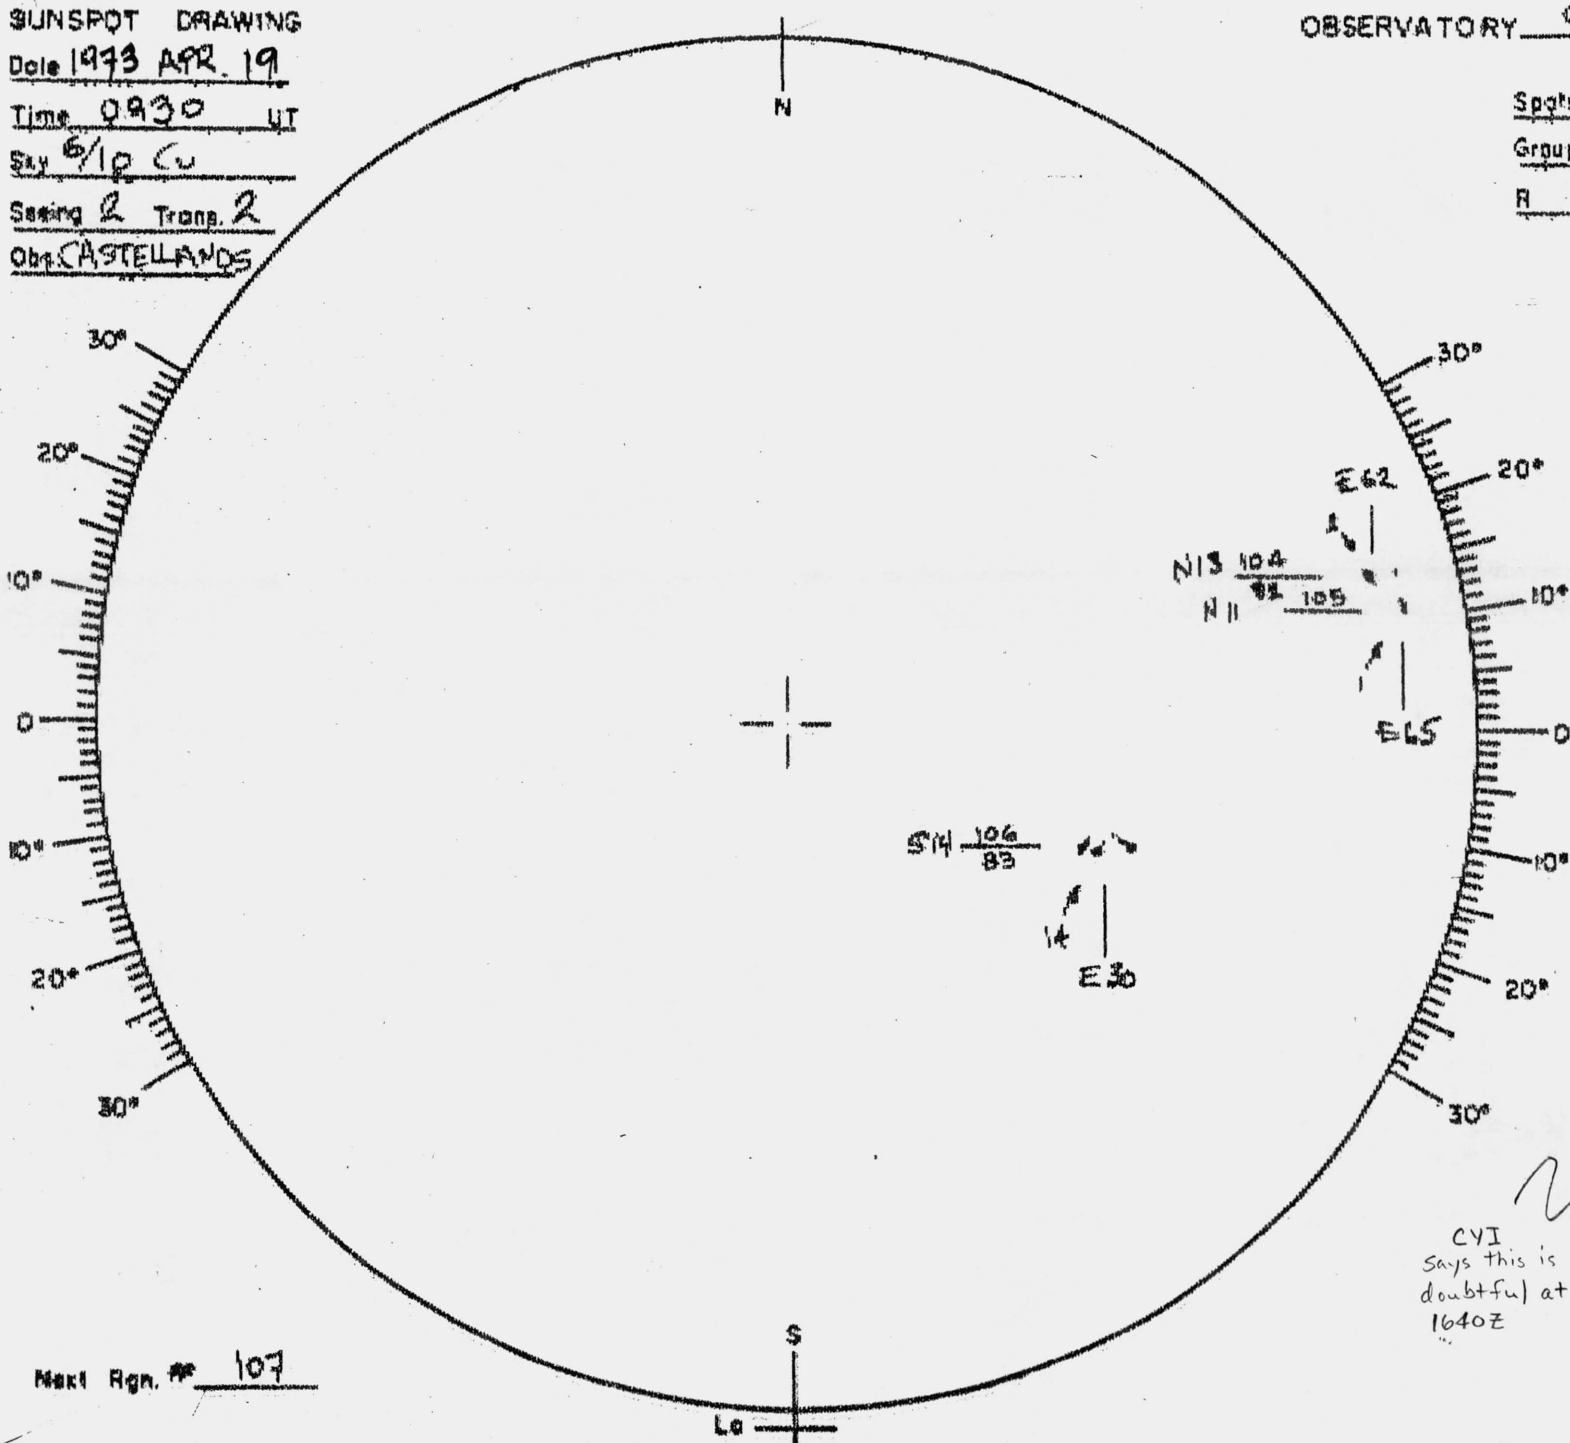

SUNSPOT DRAWING

Date 1973 APR. 19

Time 0930 UT

Sky S/10 Cu

Seeing 2 Trans. 2

Obs. CASTELLANOS

OBSERVATORY CANARY

Spots 17
 Groups 3
 R 47

RGN #	Type	Magn. Class	Area	Sols RGN #
104	Cso	B	090	082
105	Hsx	A	060	
106	DAL	B	100	083

CVI
 Says this is
 doubtful at
 1640Z

Next Rgn. # 107