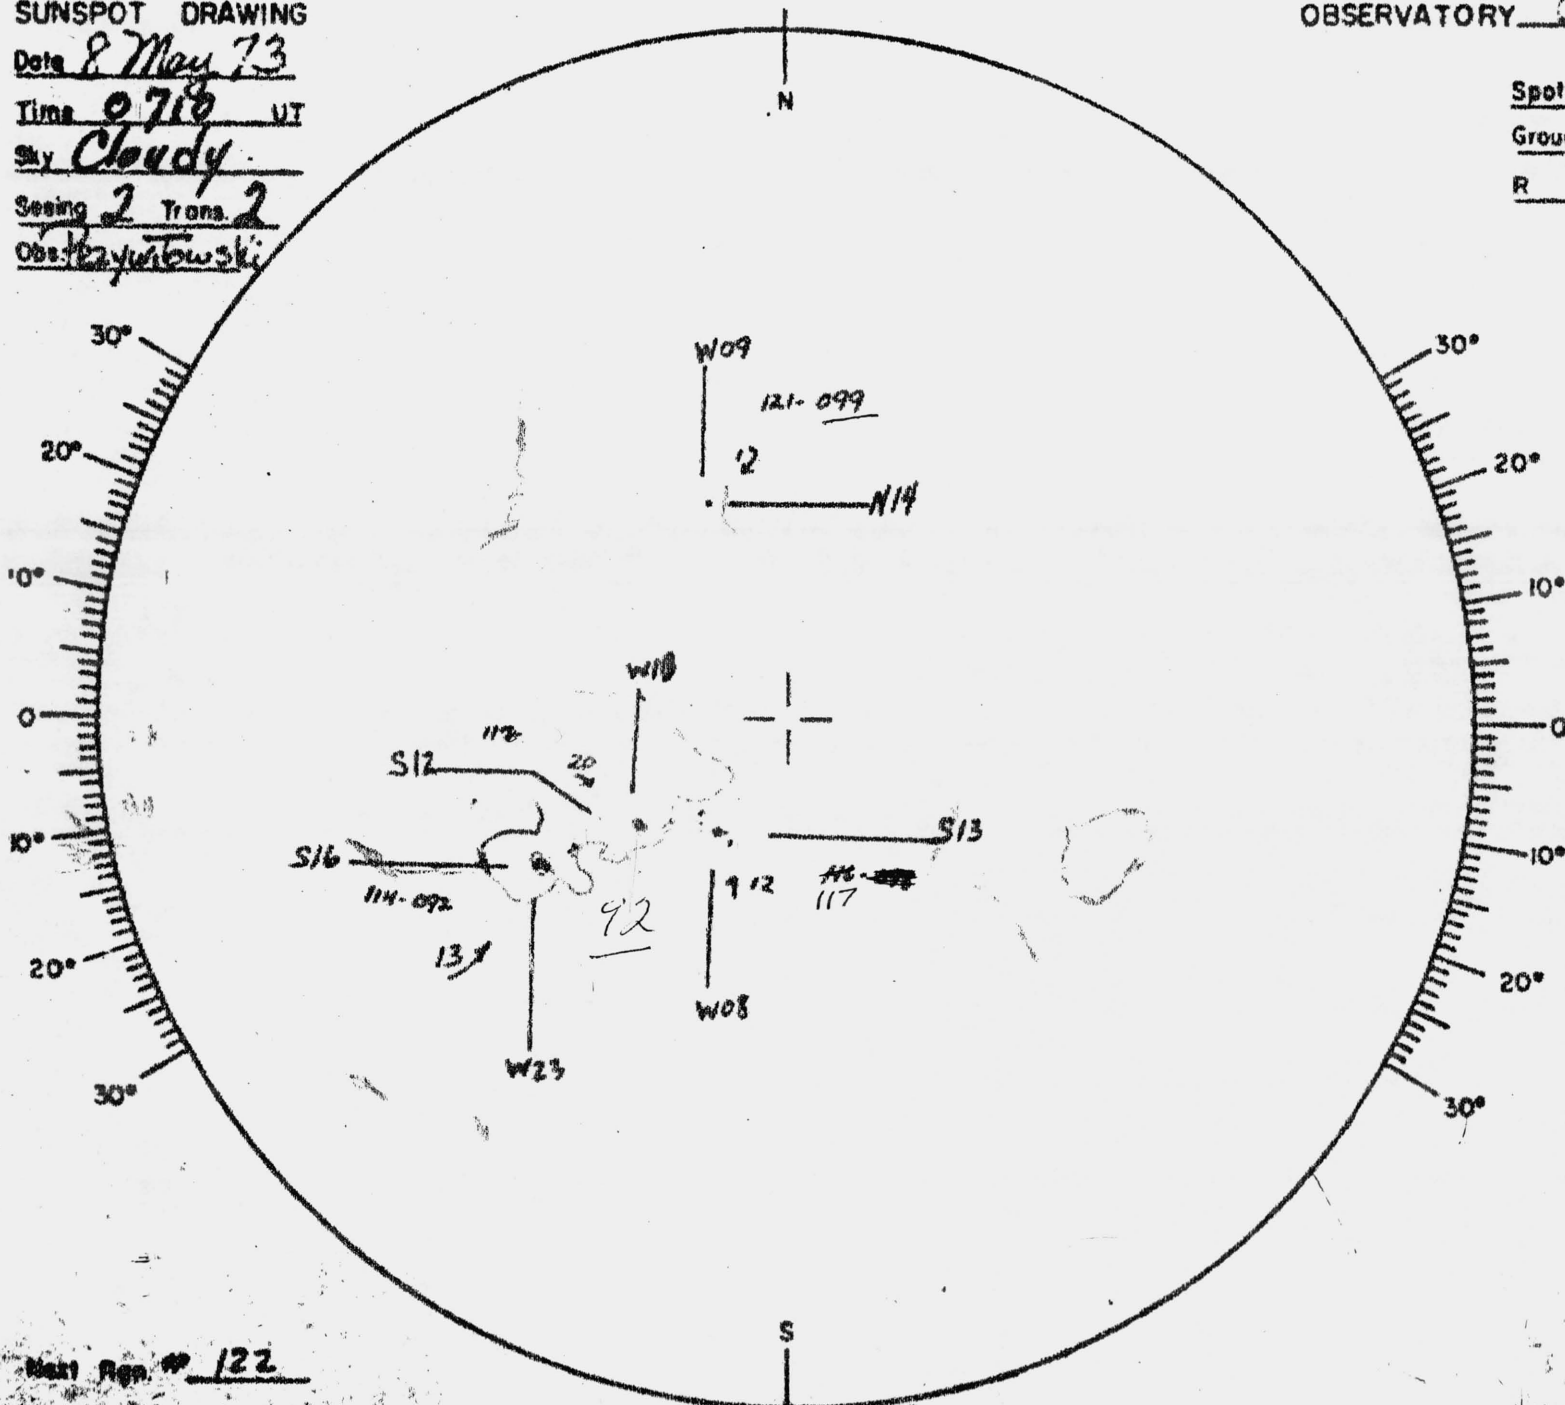

SUNSPOT DRAWING

Date 8 May 73
 Time 0710 UT
 Sky Cloudy
 Seeing 2 Trans 2
 Obs: Kzywowski

$B_0 = -3.41^\circ$

OBSERVATORY Canary

Spots 46
 Groups 4
 R 186

RCN #	Type	Mag. Class	Area	Seq. RCN #
114	DS1	β	140	92
116	DA0	β	110	98
117	DA1	β	150	
121	BR1	α	10	99