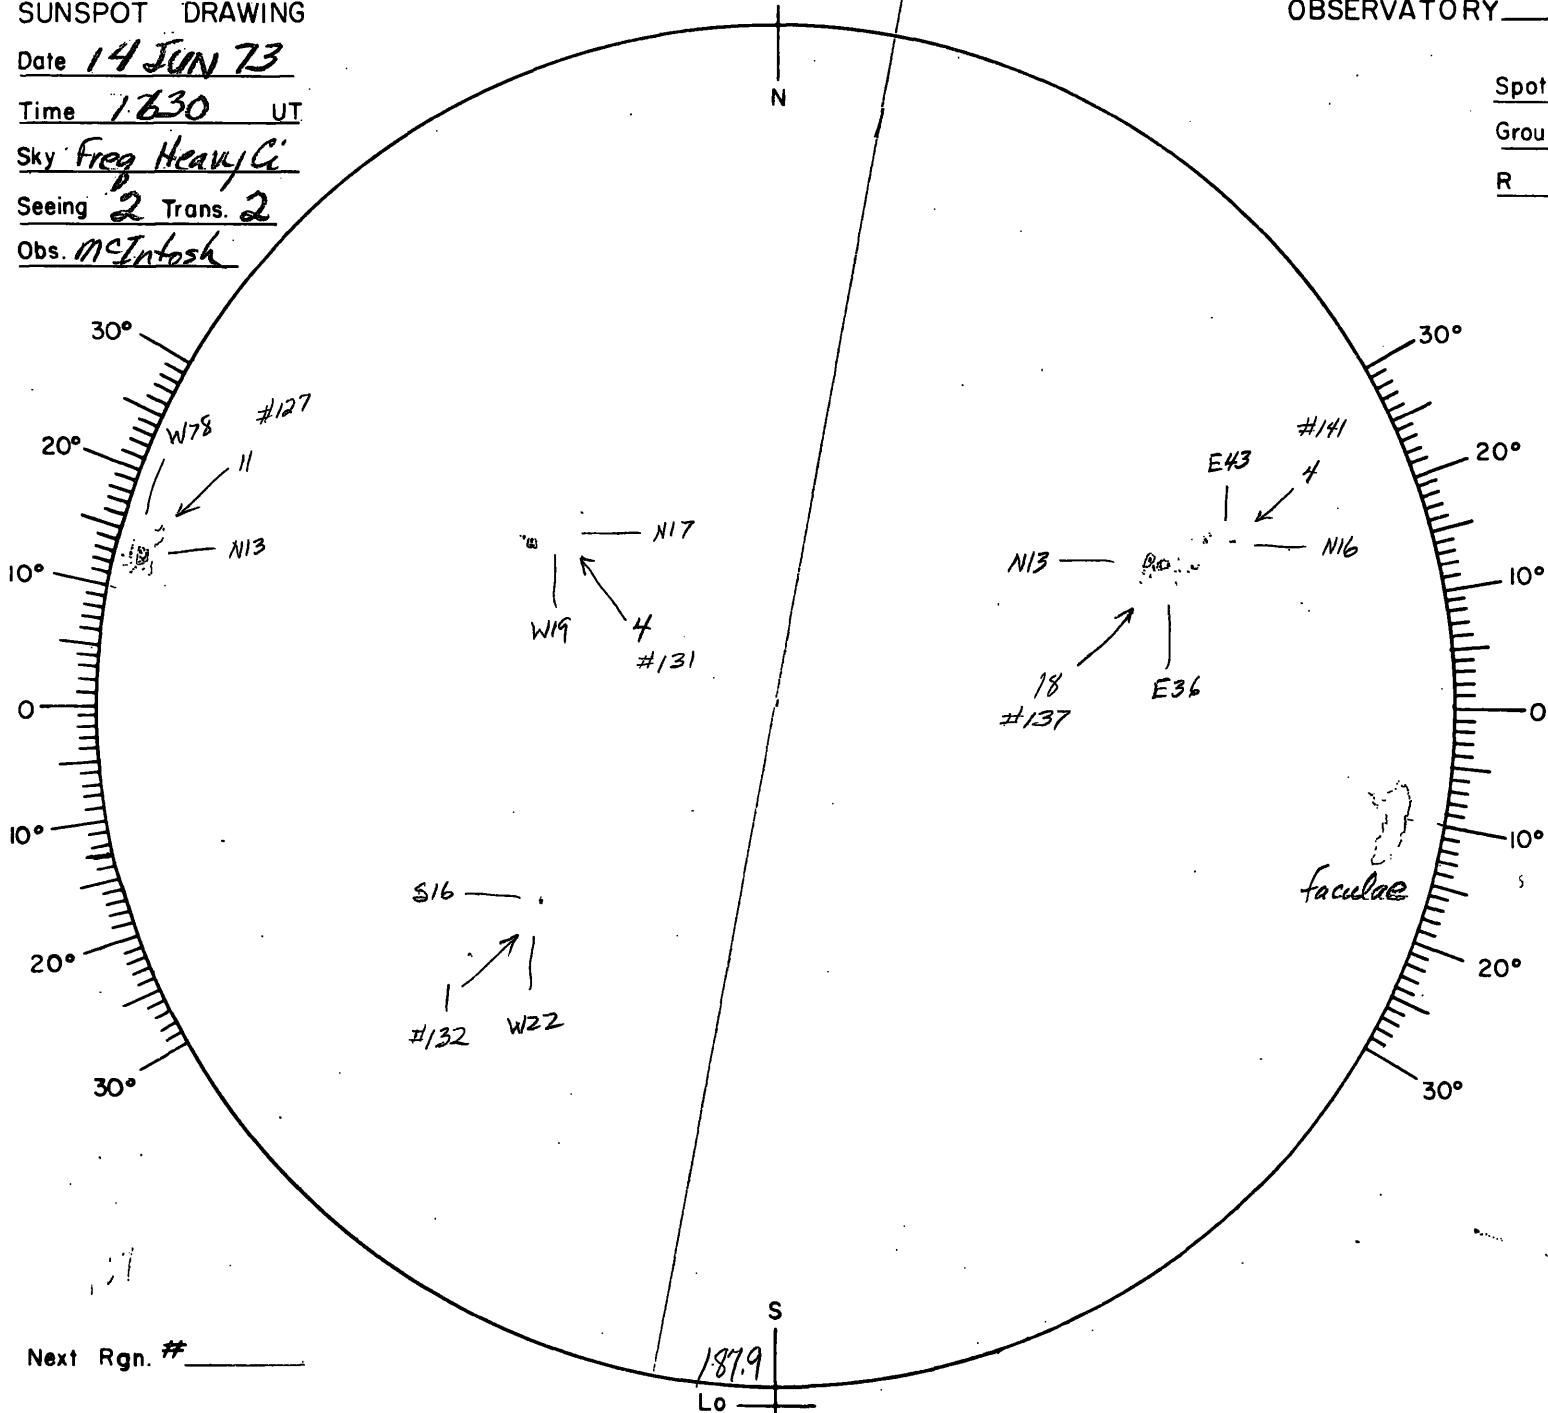

SUNSPOT DRAWING

Date 14 JUN 73

Time 1730 UT

Sky Frog Heavy Ci

Seeing 2 Trans. 2

Obs. McIntosh

OBSERVATORY BOULDER

Spots 38

Groups 5

R 88

Next Rgn. # \_\_\_\_\_

S  
187.9  
Lo

RGN. #	Type	Mag. Class	Area	Bou RGN #
127	Dai	$\Delta$	200	8
131	Cro	$\beta$	20	6
132	Axx	$\alpha$	10	1
137	Dai	$\beta$	80	7
141	Cro	$\beta$	10	4