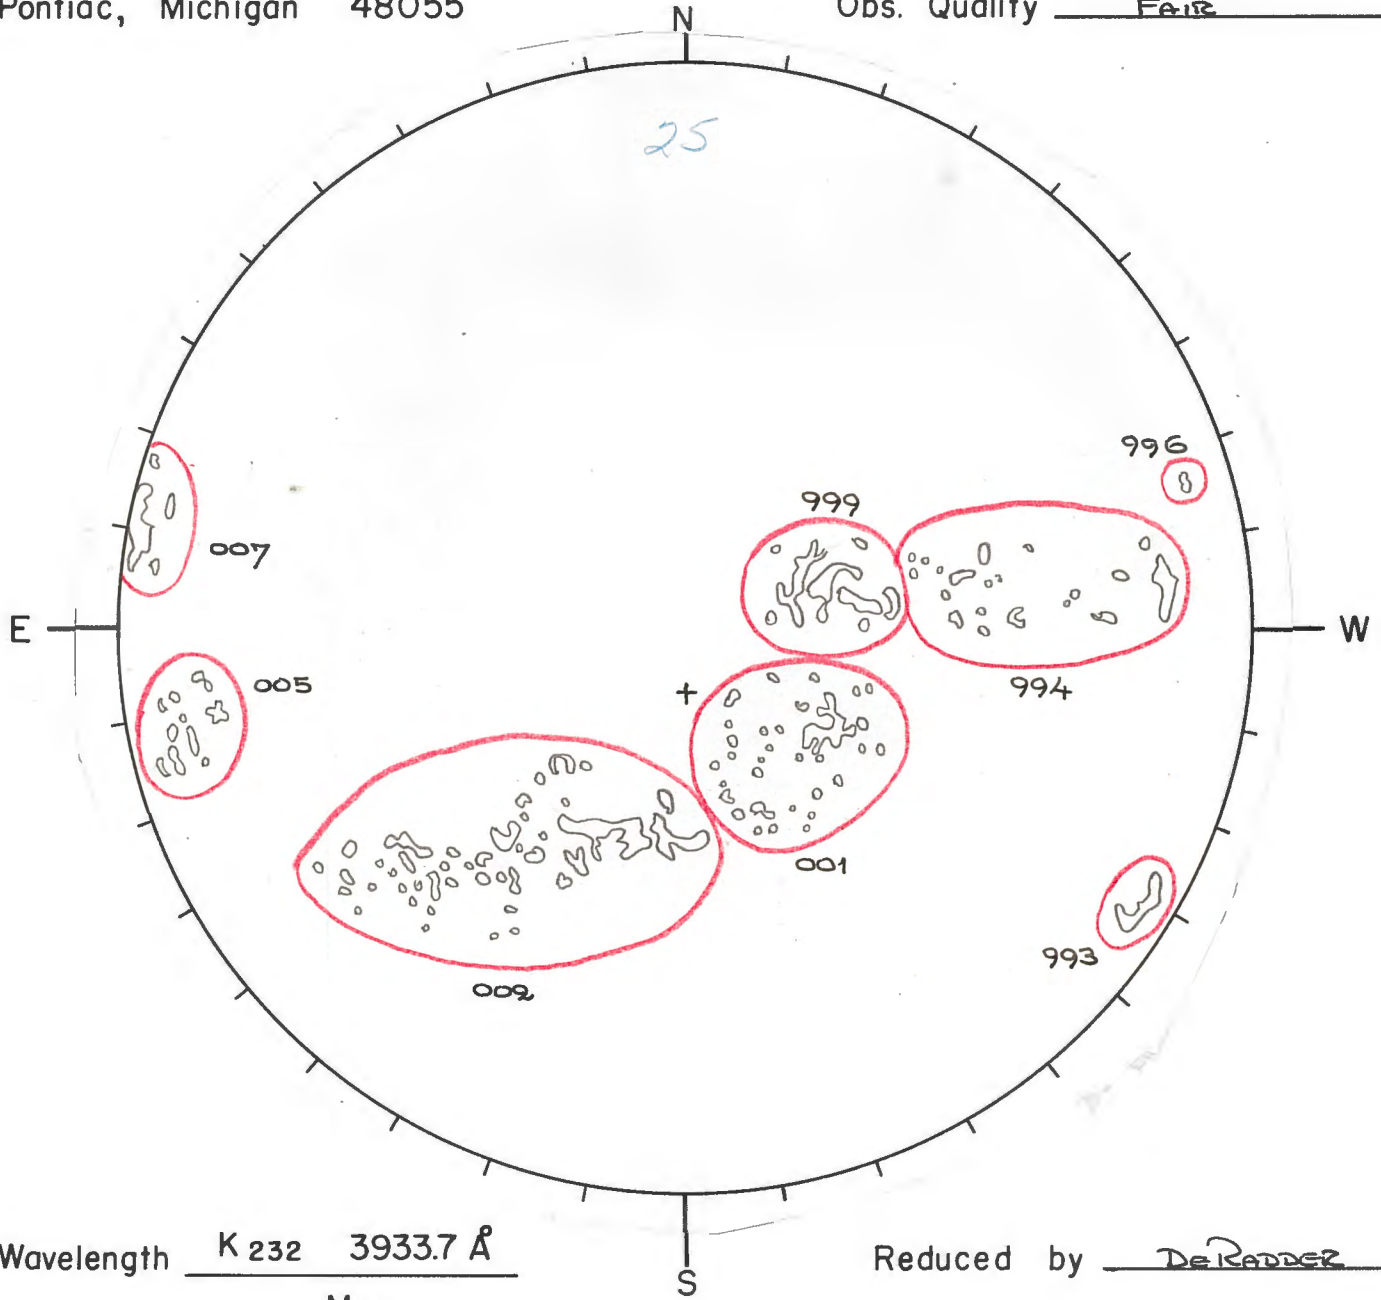

CALCIUM PLAGE REPORT

McMath-Hulbert Observatory
 University of Michigan
 895 Lake Angelus Rd. N
 Pontiac, Michigan 48055

Number 7973
 Date 1972 AUG. 25 13^D00^H00^M UT
 Observer STEWART
 Obs. Quality Fair

Wavelength K 232 3933.7 Å

Reduced by DeRudder

Number	Lat.	Mer. Dist.	Area	Int.			
11993	S 25	W 65	08 00	3 ✓			
994	N 08	W 43	18 00	2			
996	N 17	W 70	02 00	1.5			
999	N 10	W 13	16 00	3 ✓			
12001	S 04	W 13	15 00	3.5 ✓			
002	S 15	E 18	45 00	3.5 ✓			
005	S 08	E 63	19 00	2.5 ✓			
007	N 12	E 80	24 00	3 ✓			