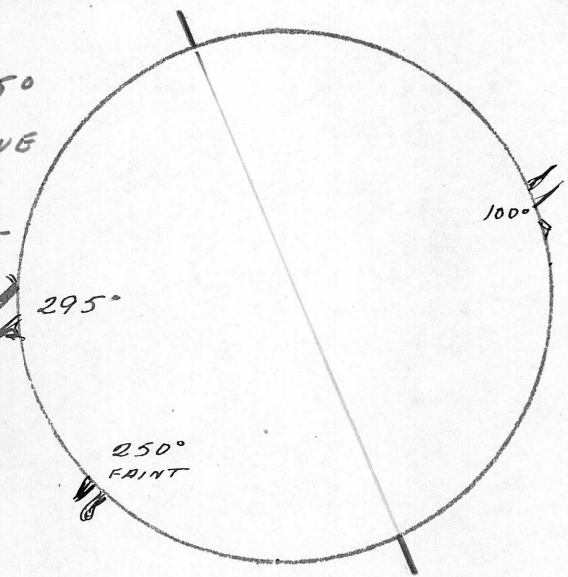

DATE: 3 May 51

Sacramento Peak Station
Harvard College Observatory
High Rolls, New Mexico

CORONA: 1503-1702 UT

East Limb

Low

West Limb

High to Mod. 260-300°

265-285°
VERY ACTIVE
REGION
ALL DAY -
MODERATE
SURGES

PROMINENCES:

- 105-110 *
- 260-275** namg slightly
- 285-300m
- 305 F
- 320 F

COMMENTS:

REPLACEMENT COPY PAPER
MADE IN U.S.A.

SUNSPOTS:

Time
1735

"R" No.
34

FLARE DATA: 1320-2140 2155-2220 2235-2320