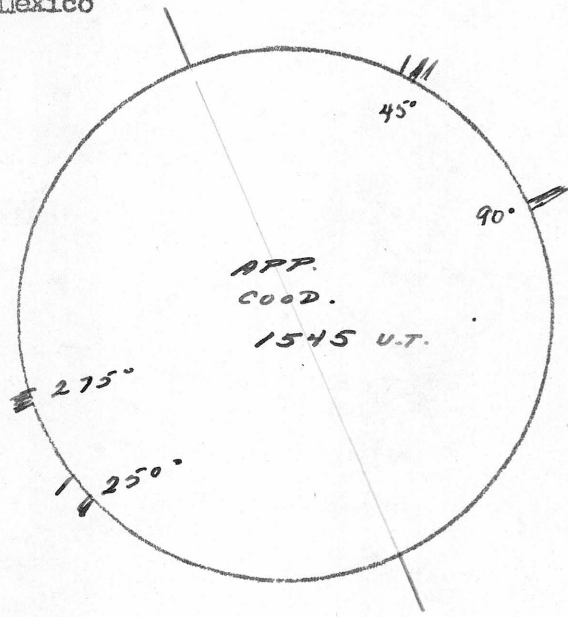

DATE: 4 May 51

Sacramento Peak Station  
Harvard College Observatory  
High Rolls, New Mexico

CORONA: 1437-1450  
East Limb  
Low  
West Limb  
Moderate Peak  
260-300°

PROMINENCES:  
60-65\*  
105-115\*  
265-310\*  
\*\* at 305°  
Beads in He

COMMENTS:

SUNSPOTS:

Time  
2050

"R" No.  
34

FLARE DATA:

1445-2315

#104 1505 1518 1610 .749 251° 12~6 49