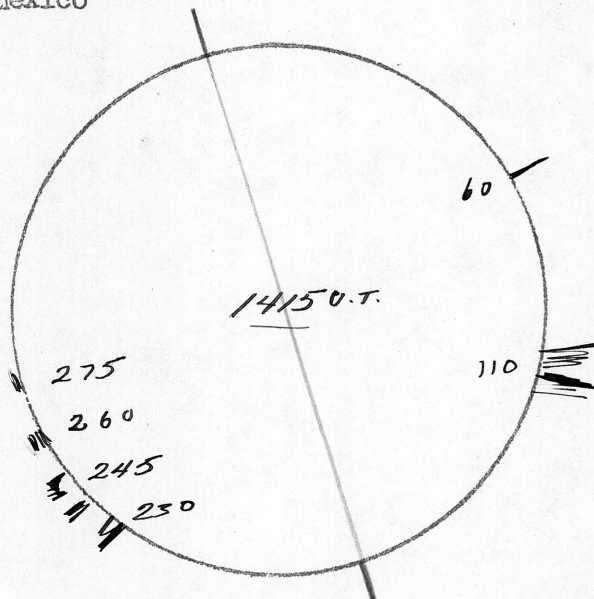

DATE: 26 May 51

Sacramento Peak Station  
Harvard College Observatory  
High Rolls, New Mexico

CORONA:

East Limb

low

West Limb

Moderate

260° + 285-290°

PROMINENCES:

115-120 \*

230 \*

235 m

245 F

265 m

280-290 F

COMMENTS:

SUNSPOTS:

Time

1840

"R" No.

79

FLARE DATA:

1335-2410

No FLARES.