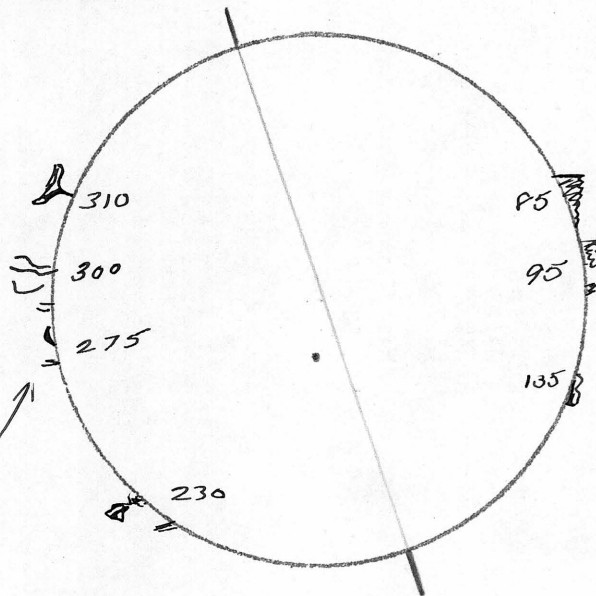

DATE: 28 May 51

Sacramento Peak Station
Harvard College Observatory
High Rolls, New Mexico

CORONA:
East Limb

Low

West Limb

High Peak 260-265°

Moderate 285-305°

PROMINENCES:

- 75-80 m
- 90-95 m
- 105 F
- 225-230 m
- 260-265 F
- 275 F
- 285-295 *
- 300 F
- 305-310 m

Small flare
over limb
at 1615-275°

COMMENTS:

SUNSPOTS:

Time
1900

"R" No.
56

FLARE DATA: 1540-2125

ONE FLARE

1605 1608 1630 .99 295° P-.7 32