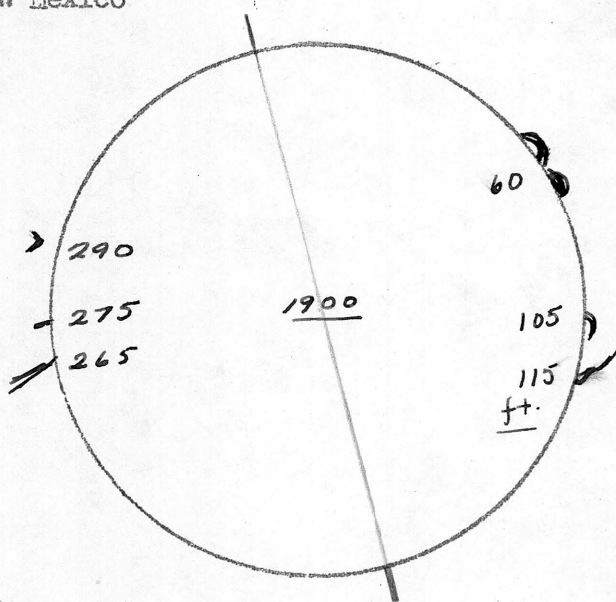

DATE: 31 May 51

Sacramento Peak Station
Harvard College Observatory
High Rolls, New Mexico

CORONA:
East Limb

Low

West Limb

Moderate 290-295

PROMINENCES:

55-60 m

65 m

*110-115 **

175 F

*265-280 **

*290 **

COMMENTS:

SUNSPOTS:

Time
1830

"R" No.
38

FLARE DATA: *1550-2030, 2055*

#1
1804 1807 1/2 1844 .770 229° 15-.2 126

#2
1830 1840 1845 .229 336° 5-.7 34