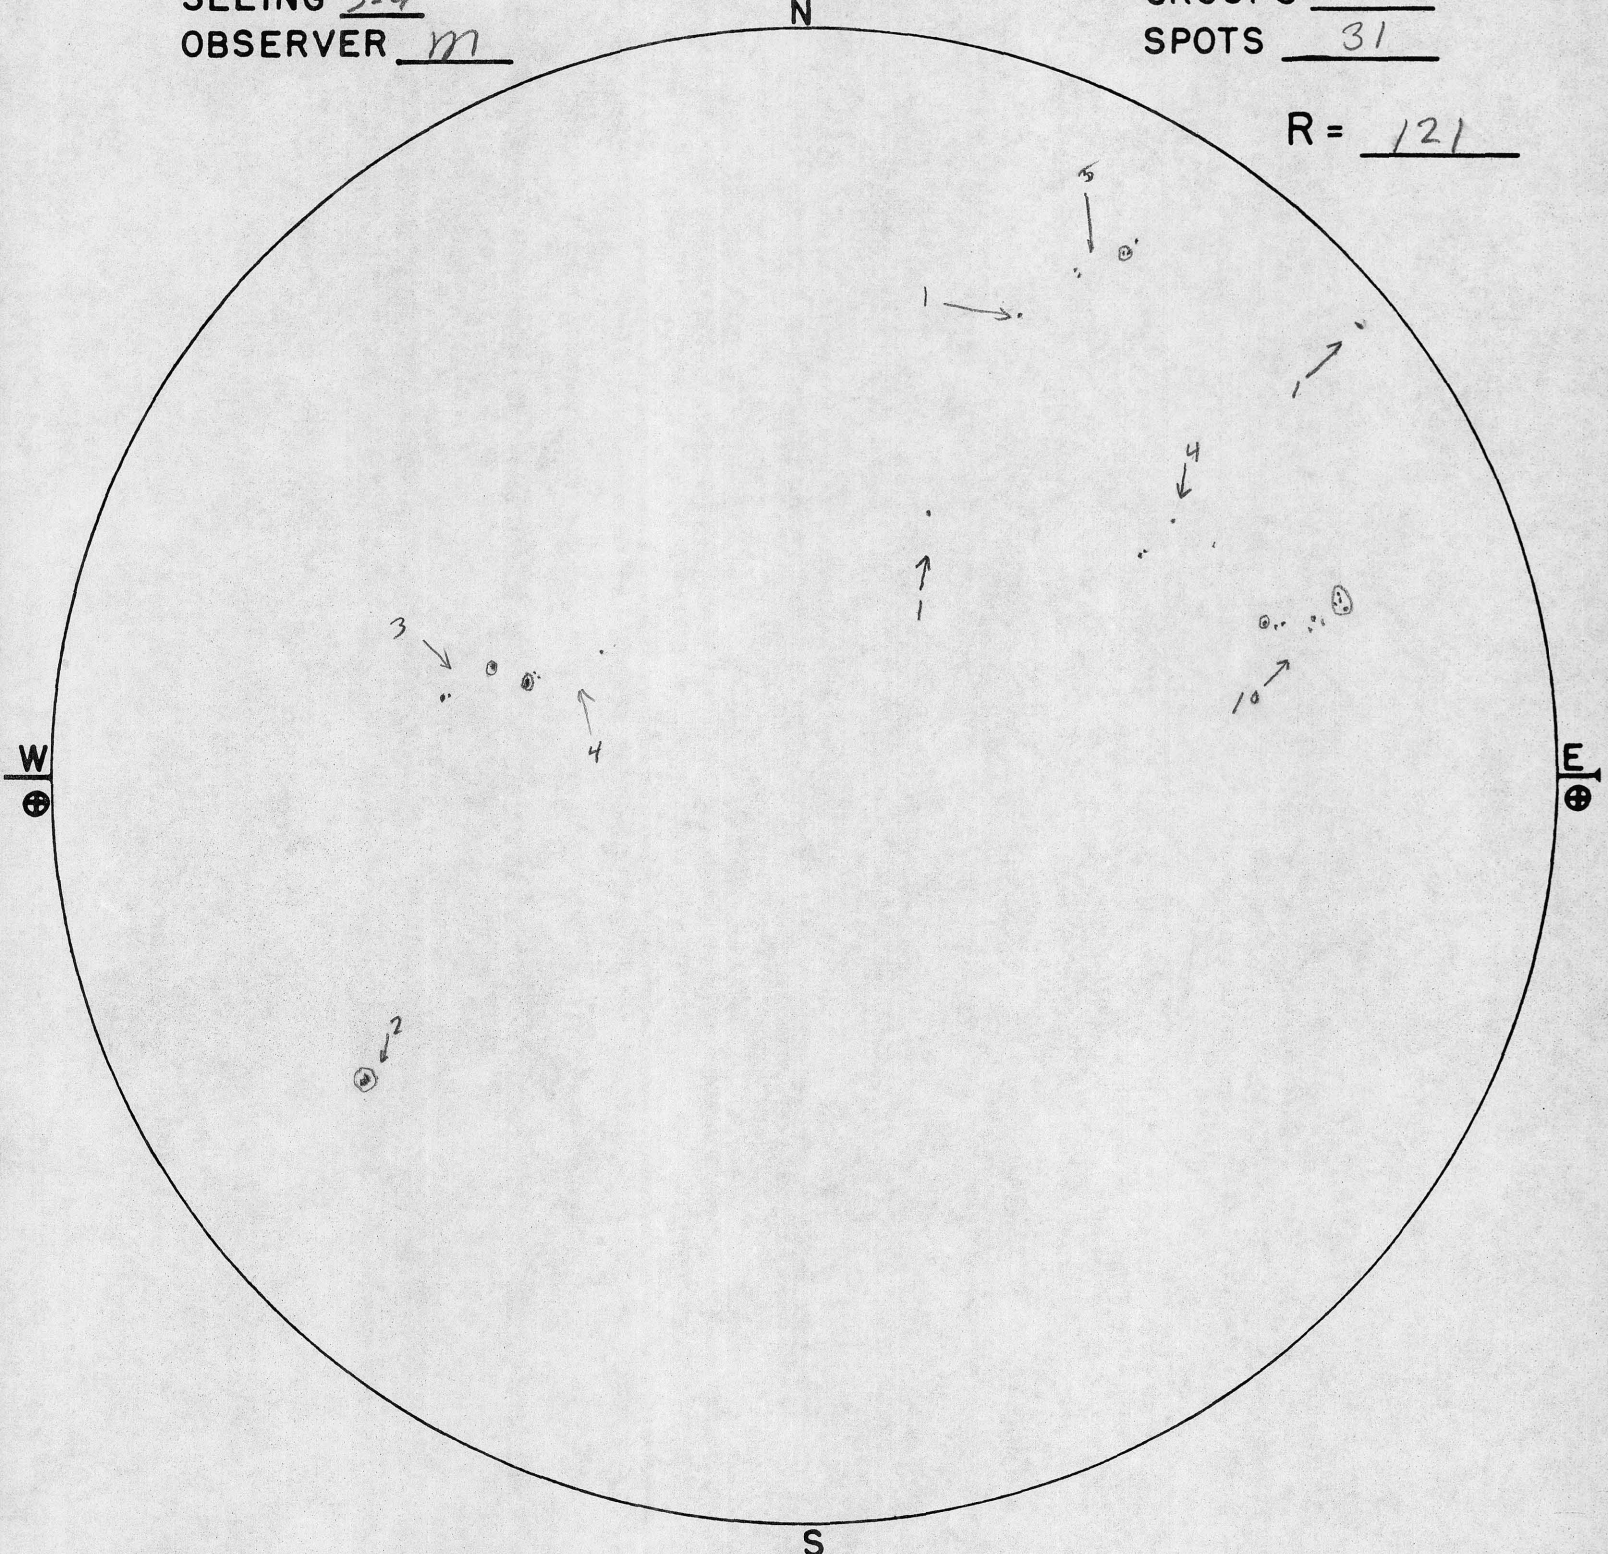

TIME 14^H 44^M U.T. DATE 7 Mar 60

SKY CONDITION 38

SEEING 3-4
OBSERVER m

GROUPS 9

SPOTS 31

R = 121

SUNSPOT DRAWING
SACRAMENTO PEAK OBSERVATORY
SUNSPOT, NEW MEXICO