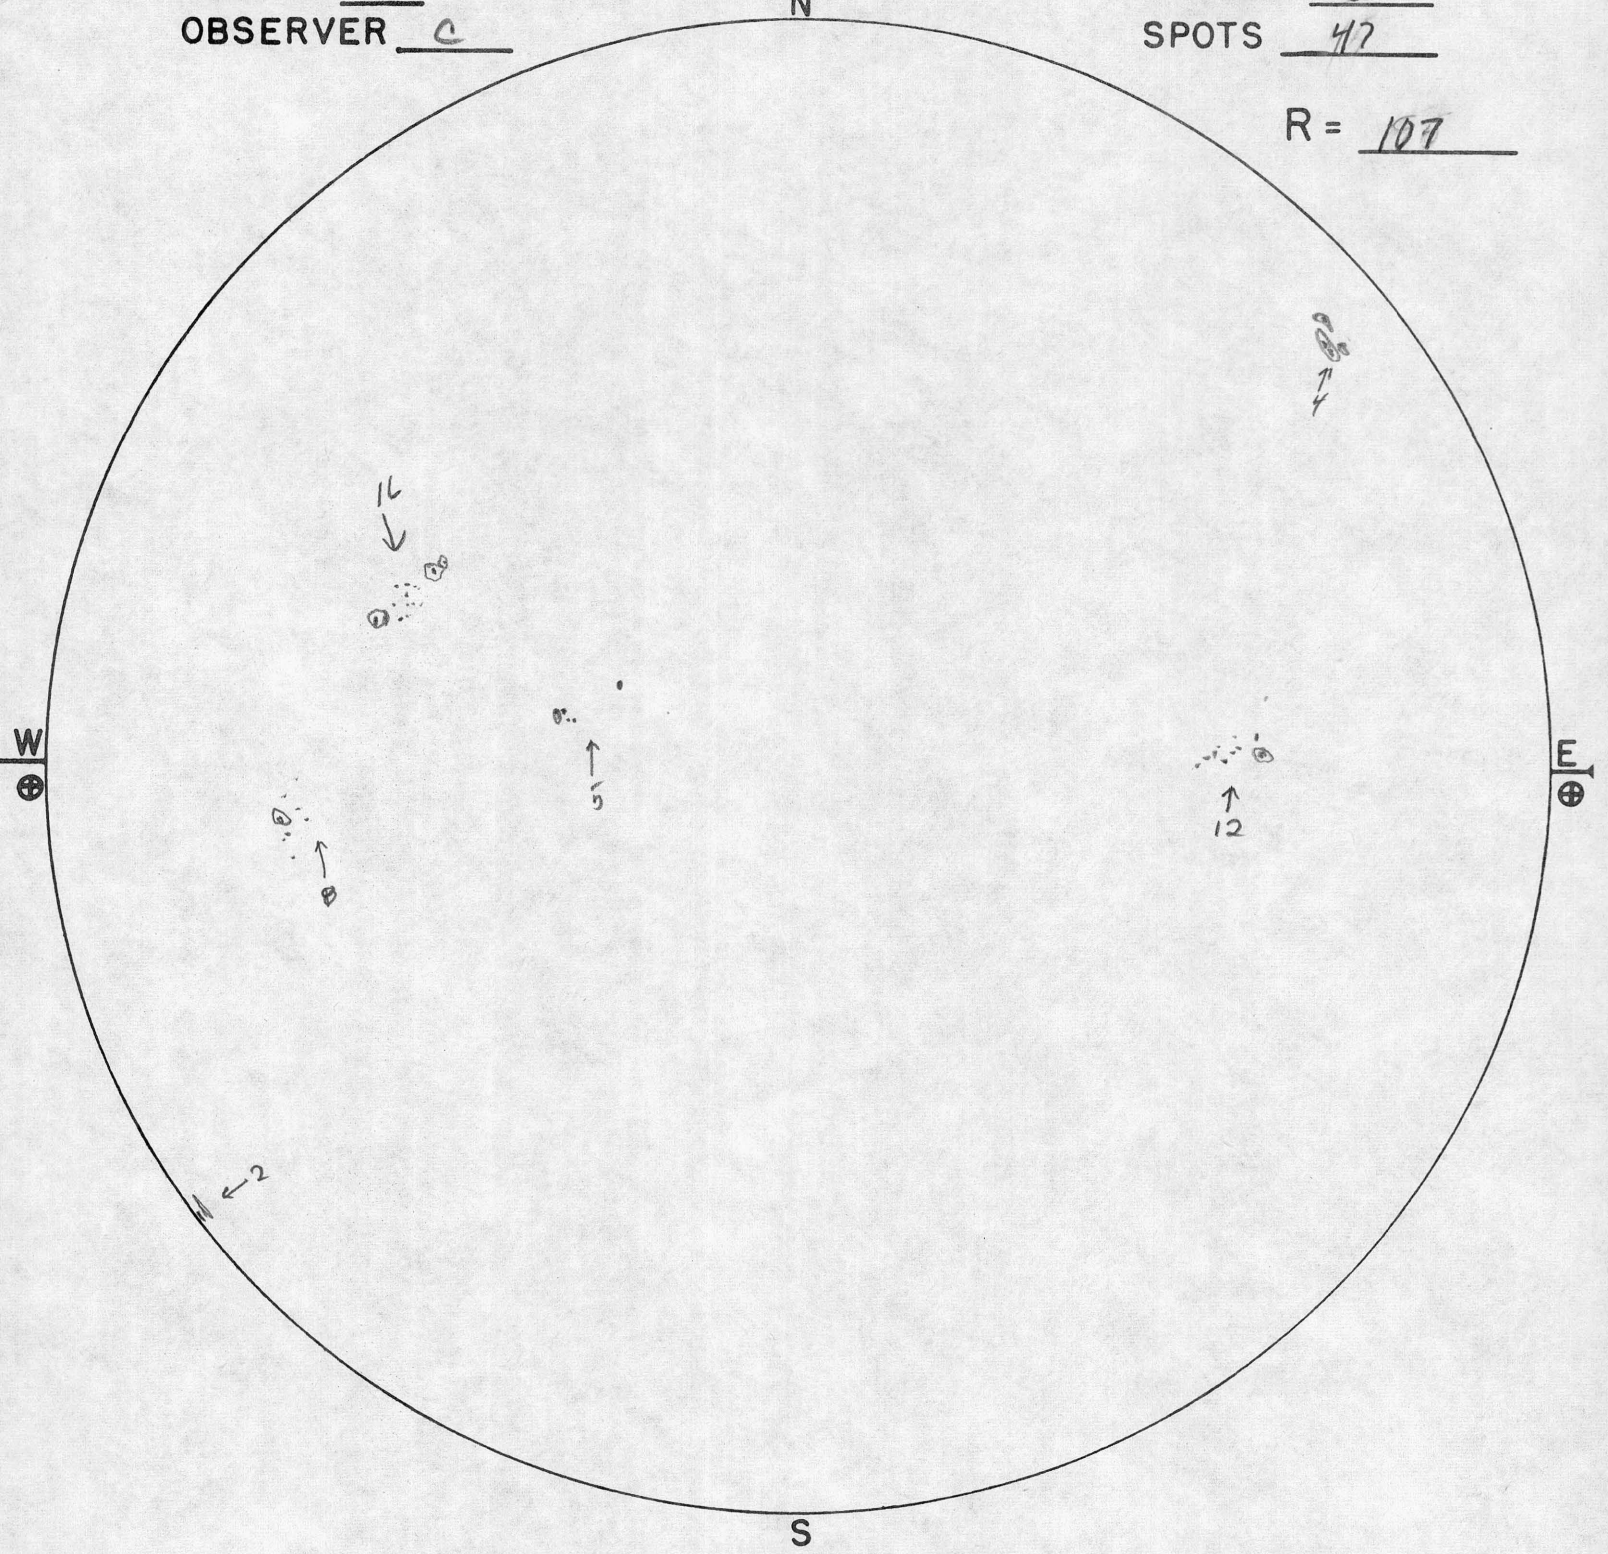

TIME 14 ^H 47 ^M U.T. DATE 22 APR 60
SKY CONDITION 330
SEEING 2
OBSERVER C

GROUPS 6
SPOTS 47

R = 107

SUNSPOT DRAWING
SACRAMENTO PEAK OBSERVATORY
SUNSPOT, NEW MEXICO