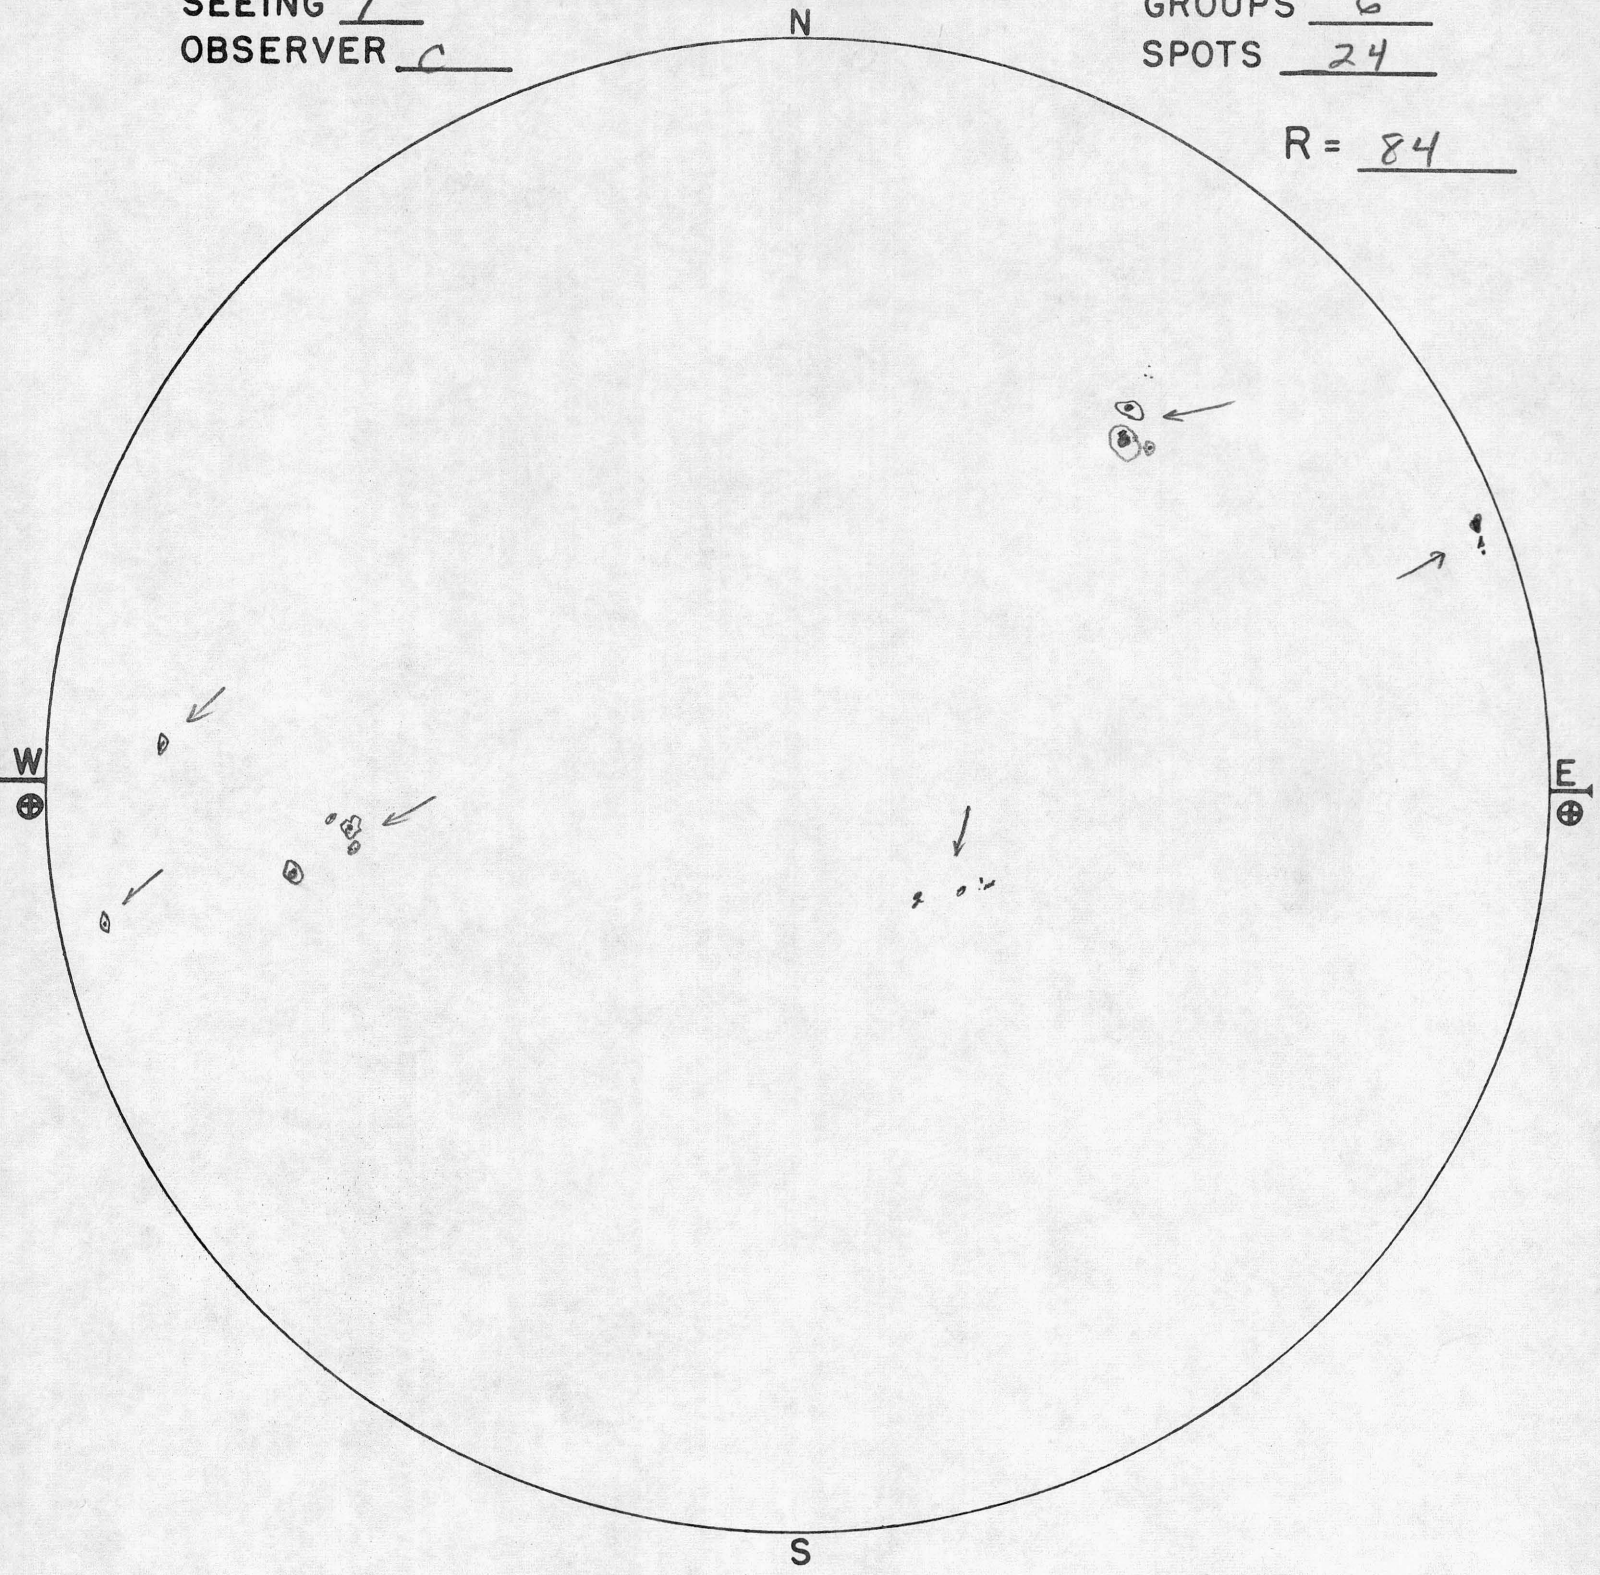

TIME 15^H 43^M U.T. DATE 24 APR 60

SKY CONDITION occ cu >500

SEEING 1
OBSERVER C

GROUPS 6
SPOTS 24

R = 84

SUNSPOT DRAWING
SACRAMENTO PEAK OBSERVATORY
SUNSPOT, NEW MEXICO