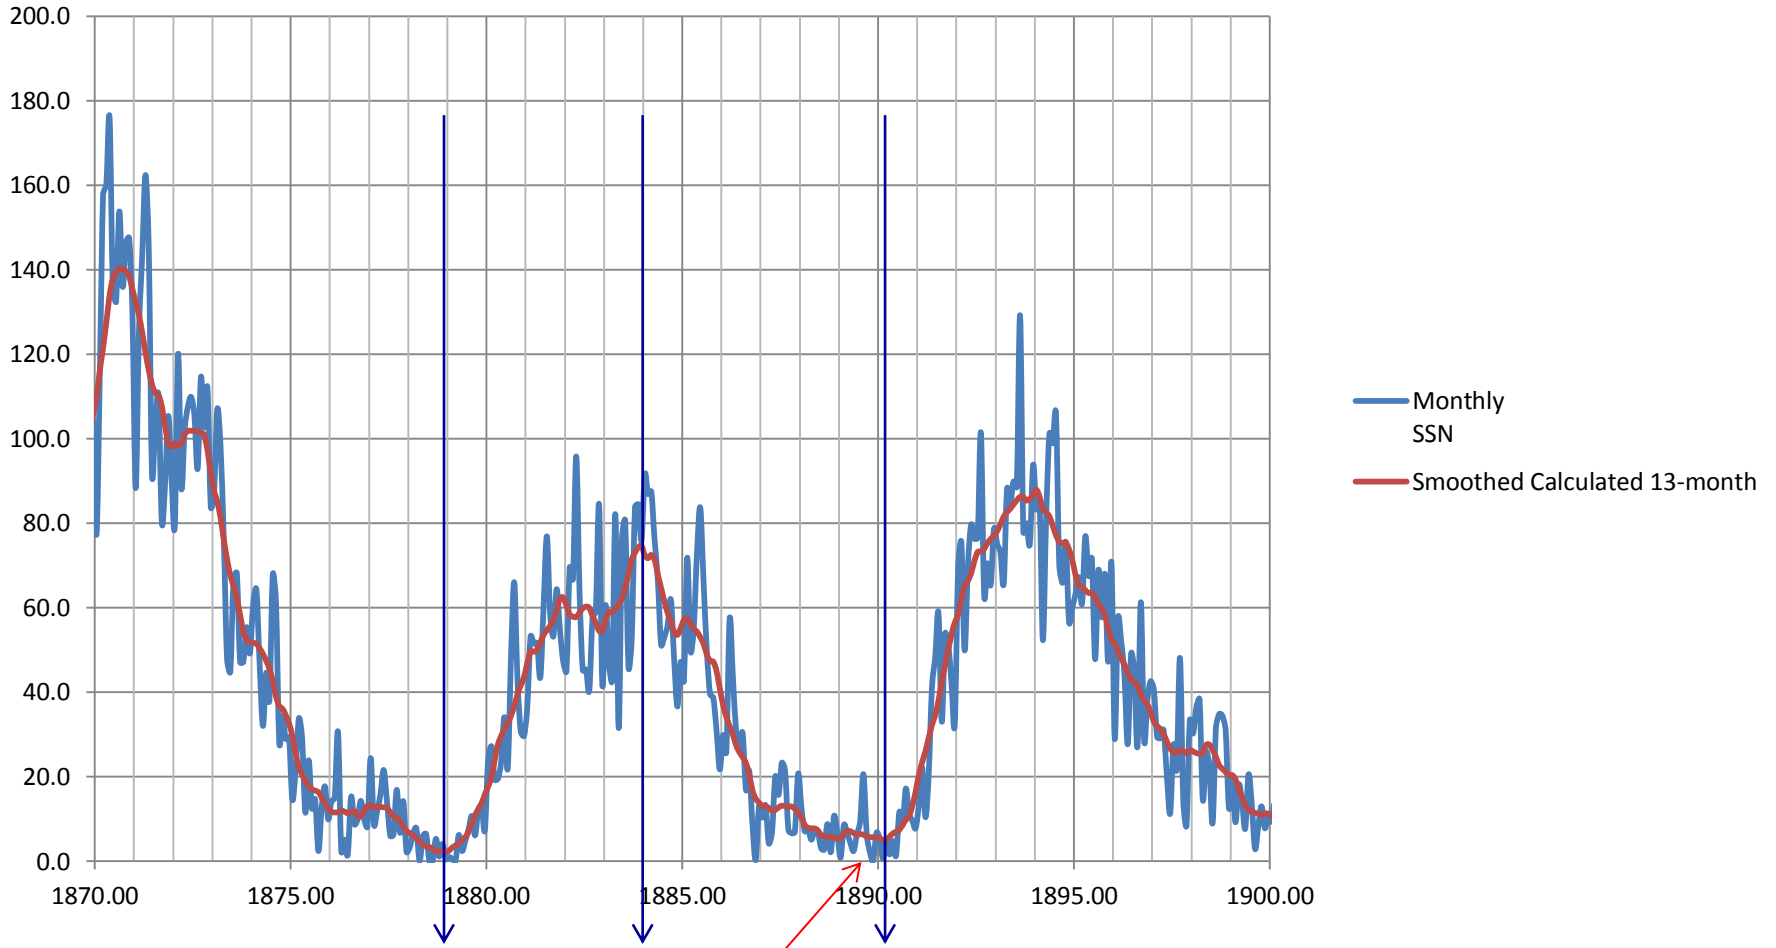

# Cycle 12

NGDC date is 1889.6

# Cycle 13

NGDC date is 1901.7