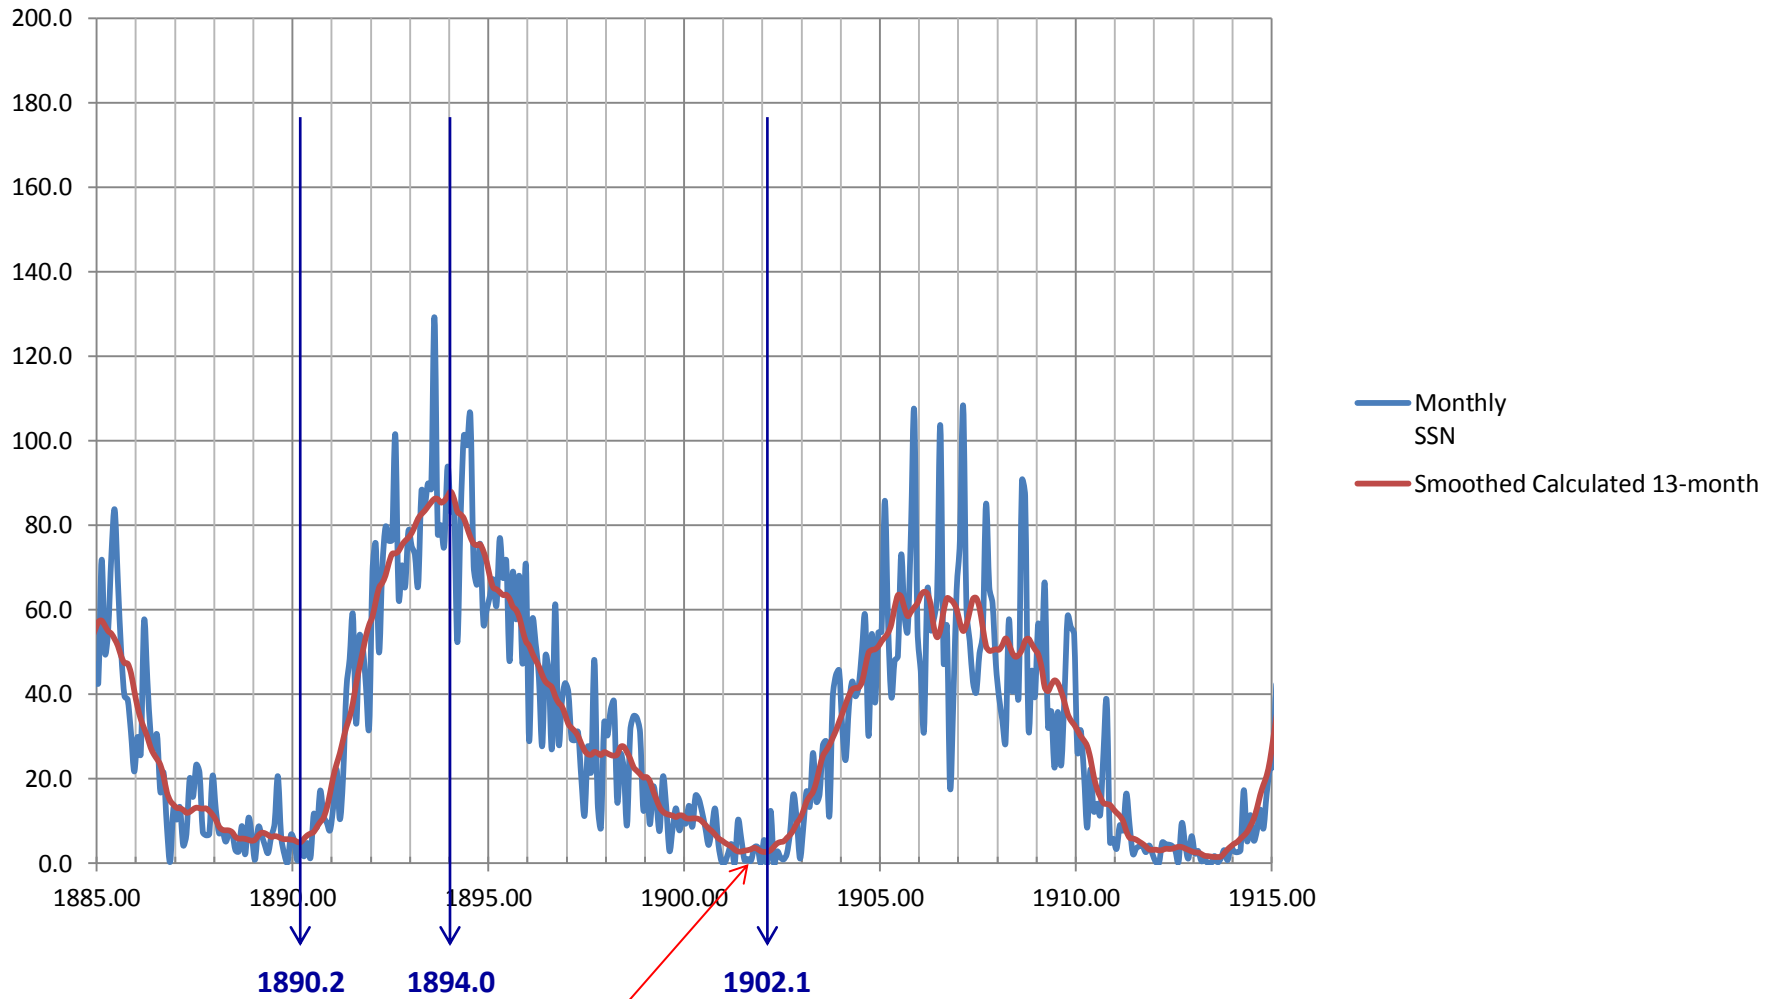

# Cycle 12

NGDC date is 1889.6

# Cycle 13

NGDC date is 1901.7